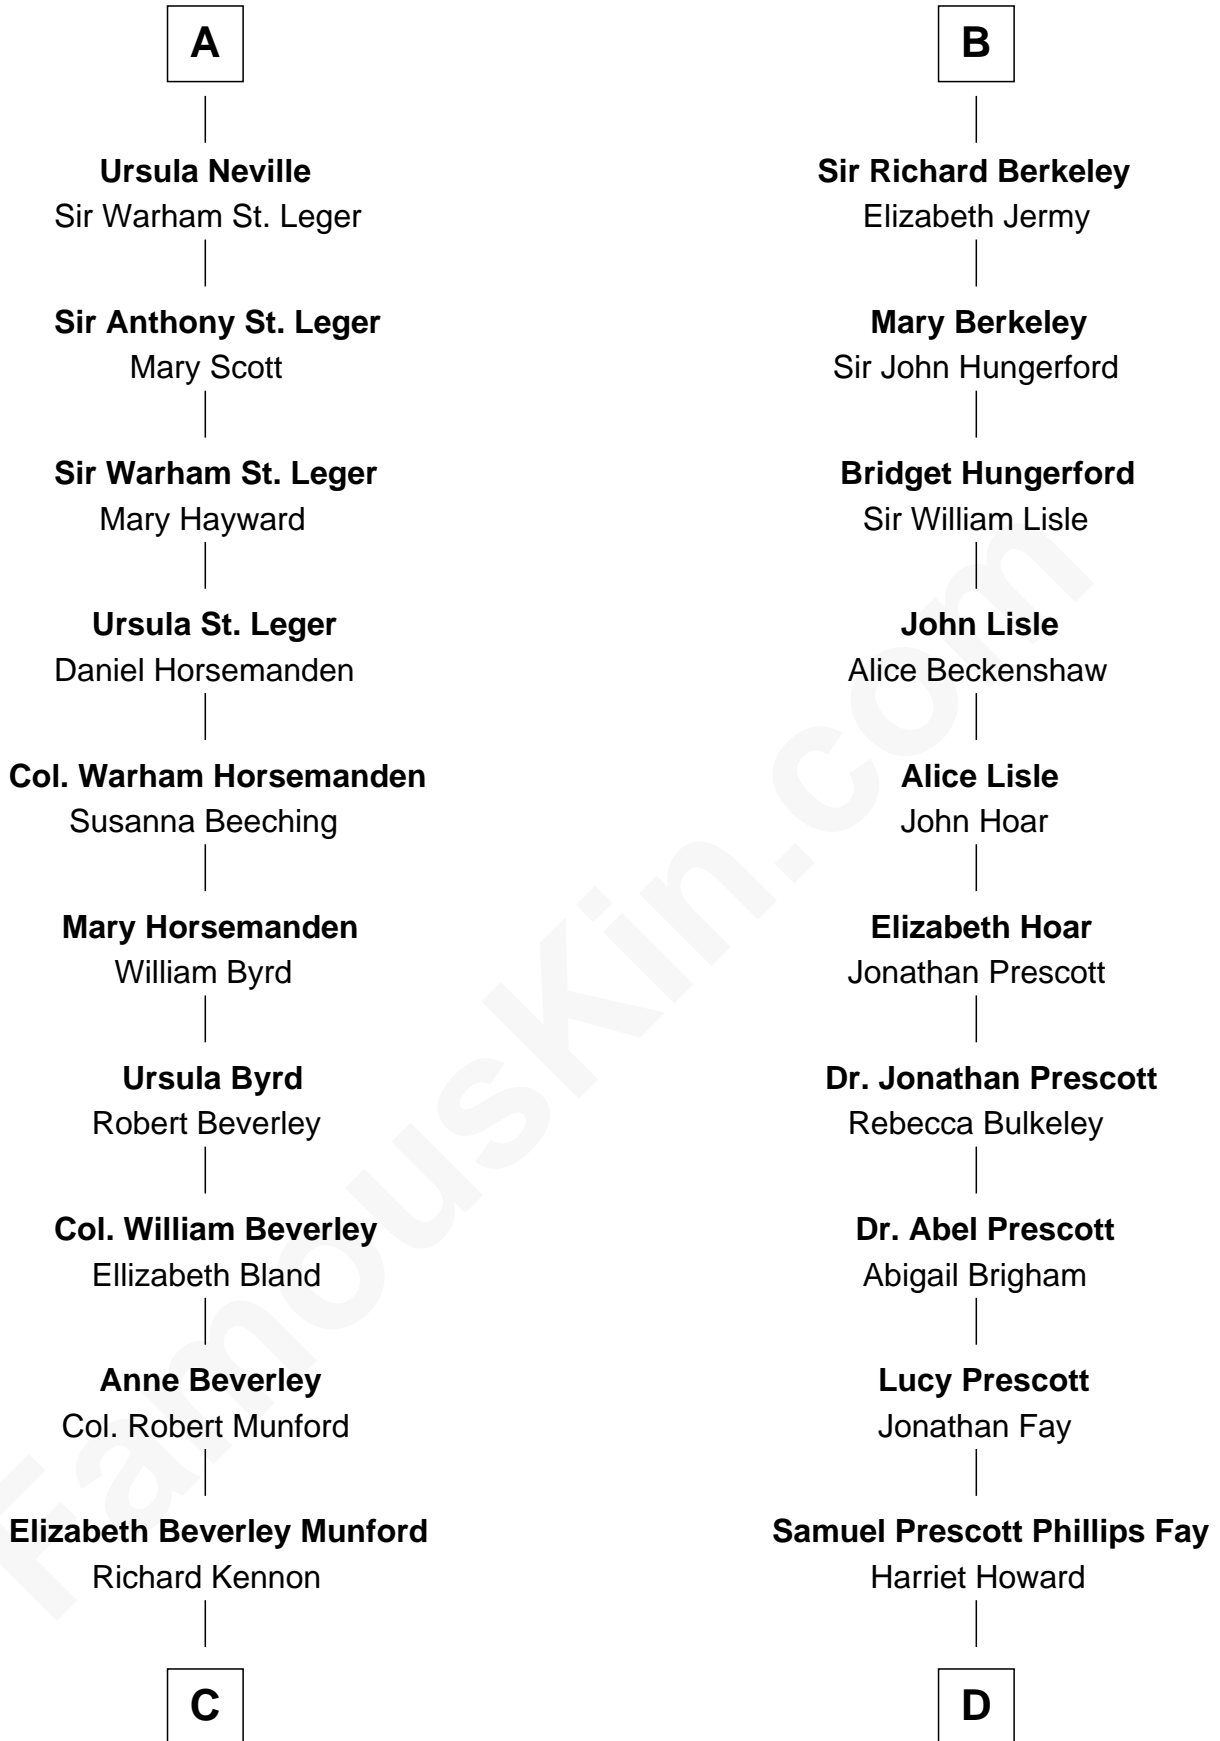

FamousKin.com

Relationship Chart of

Upton Sinclair

Pulitzer Prize Winning Novelist

20th cousin 1 time removed of

George H. W. Bush

41st U.S. President

Sir Maurice de Berkeley

Maurice de Berkeley

Margaret - - - - -

Thomas Berkeley

Catherine Botetourte

Maurice Berkeley

Johanna Denham

Maurice Berkeley

Ellen Montfort

Sir William Berkeley

Anne Stafford

Richard Berkeley

Elizabeth Conningsby

Sir John Berkeley

Isabel Dennis

B

C