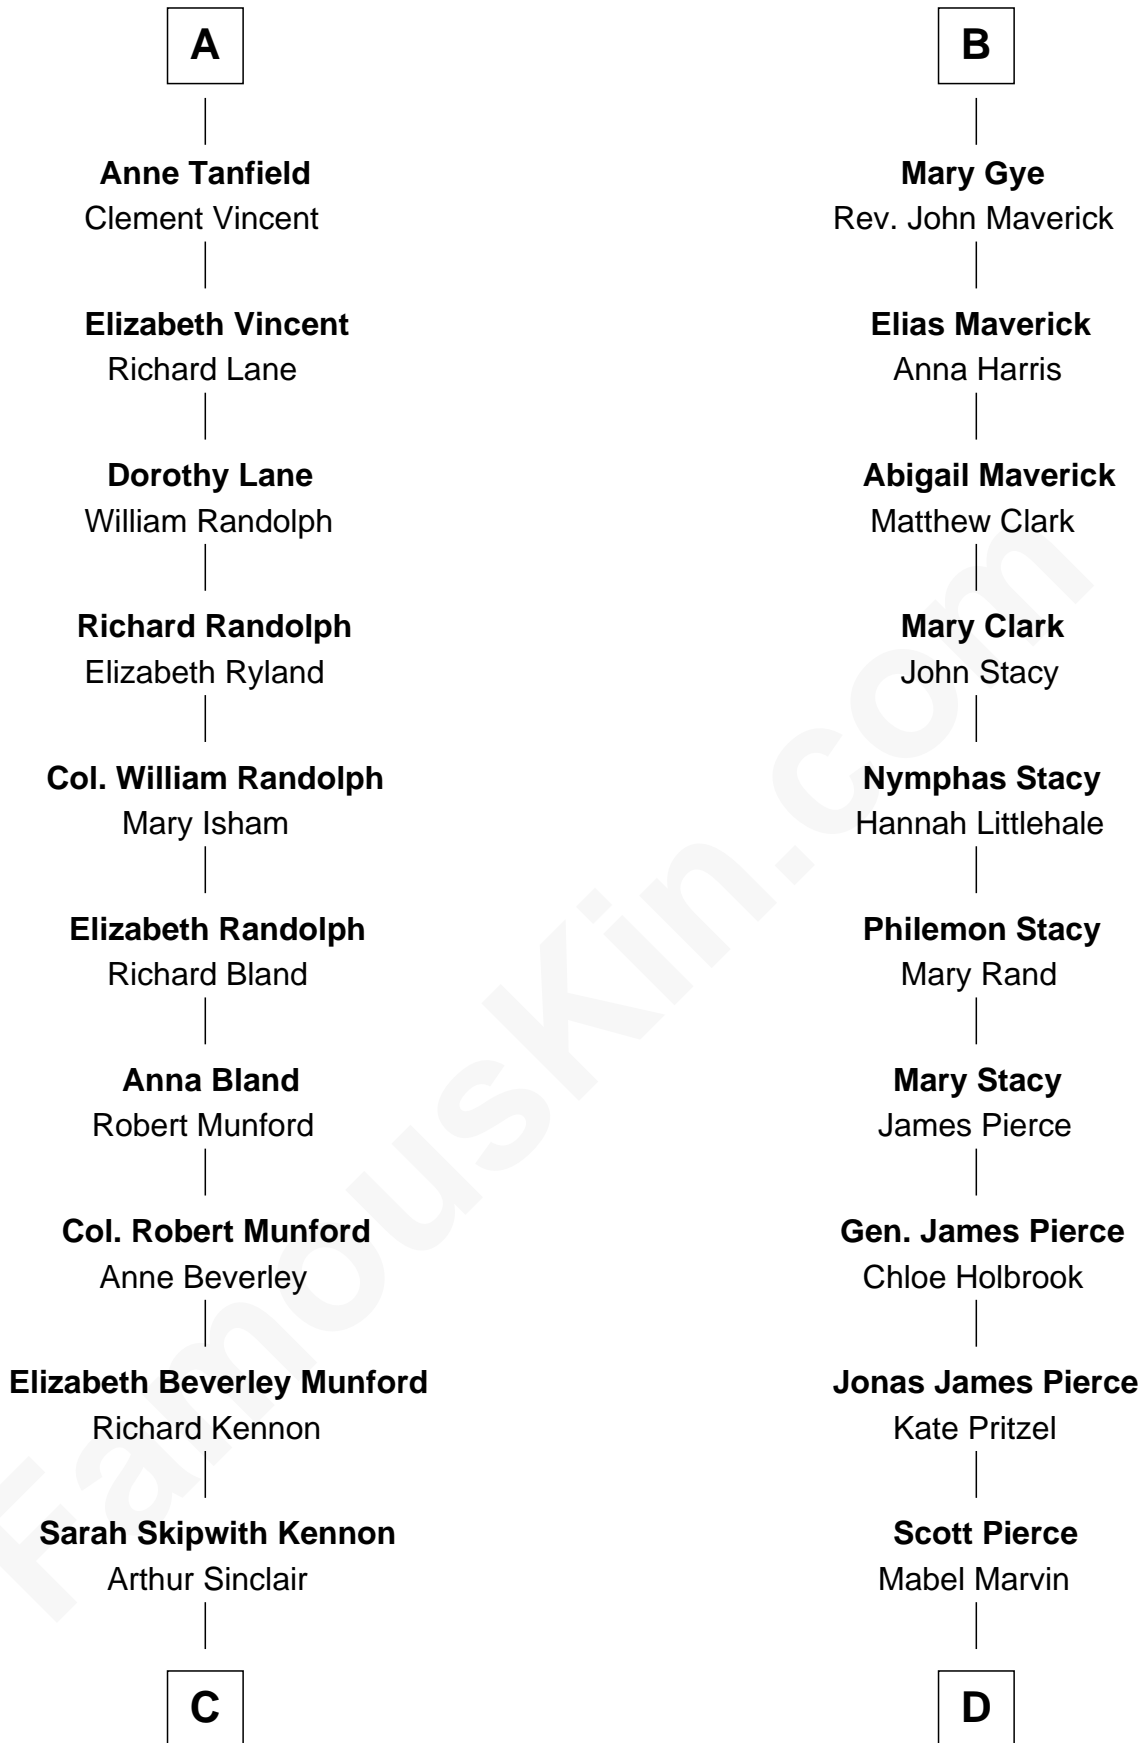

## Relationship Chart of

### Upton Sinclair

*Pulitzer Prize Winning Novelist*

18th cousin 1 time removed of

### Barbara (Pierce) Bush

*First Lady of President George H.W. Bush*

**Richard Fitzalan**  
Eleanor Plantagenet

**C**

**Arthur Sinclair**  
Lelia Imogen Dawley

**Upton Beall Sinclair**  
Priscilla Augusta Harden

**Upton Sinclair**  
*Pulitzer Prize Novelist*

**D**

**Marvin Pierce**  
Pauline Robinson

**Barbara (Pierce) Bush**  
*First Lady of George H.W. Bush*

FamousKin.com