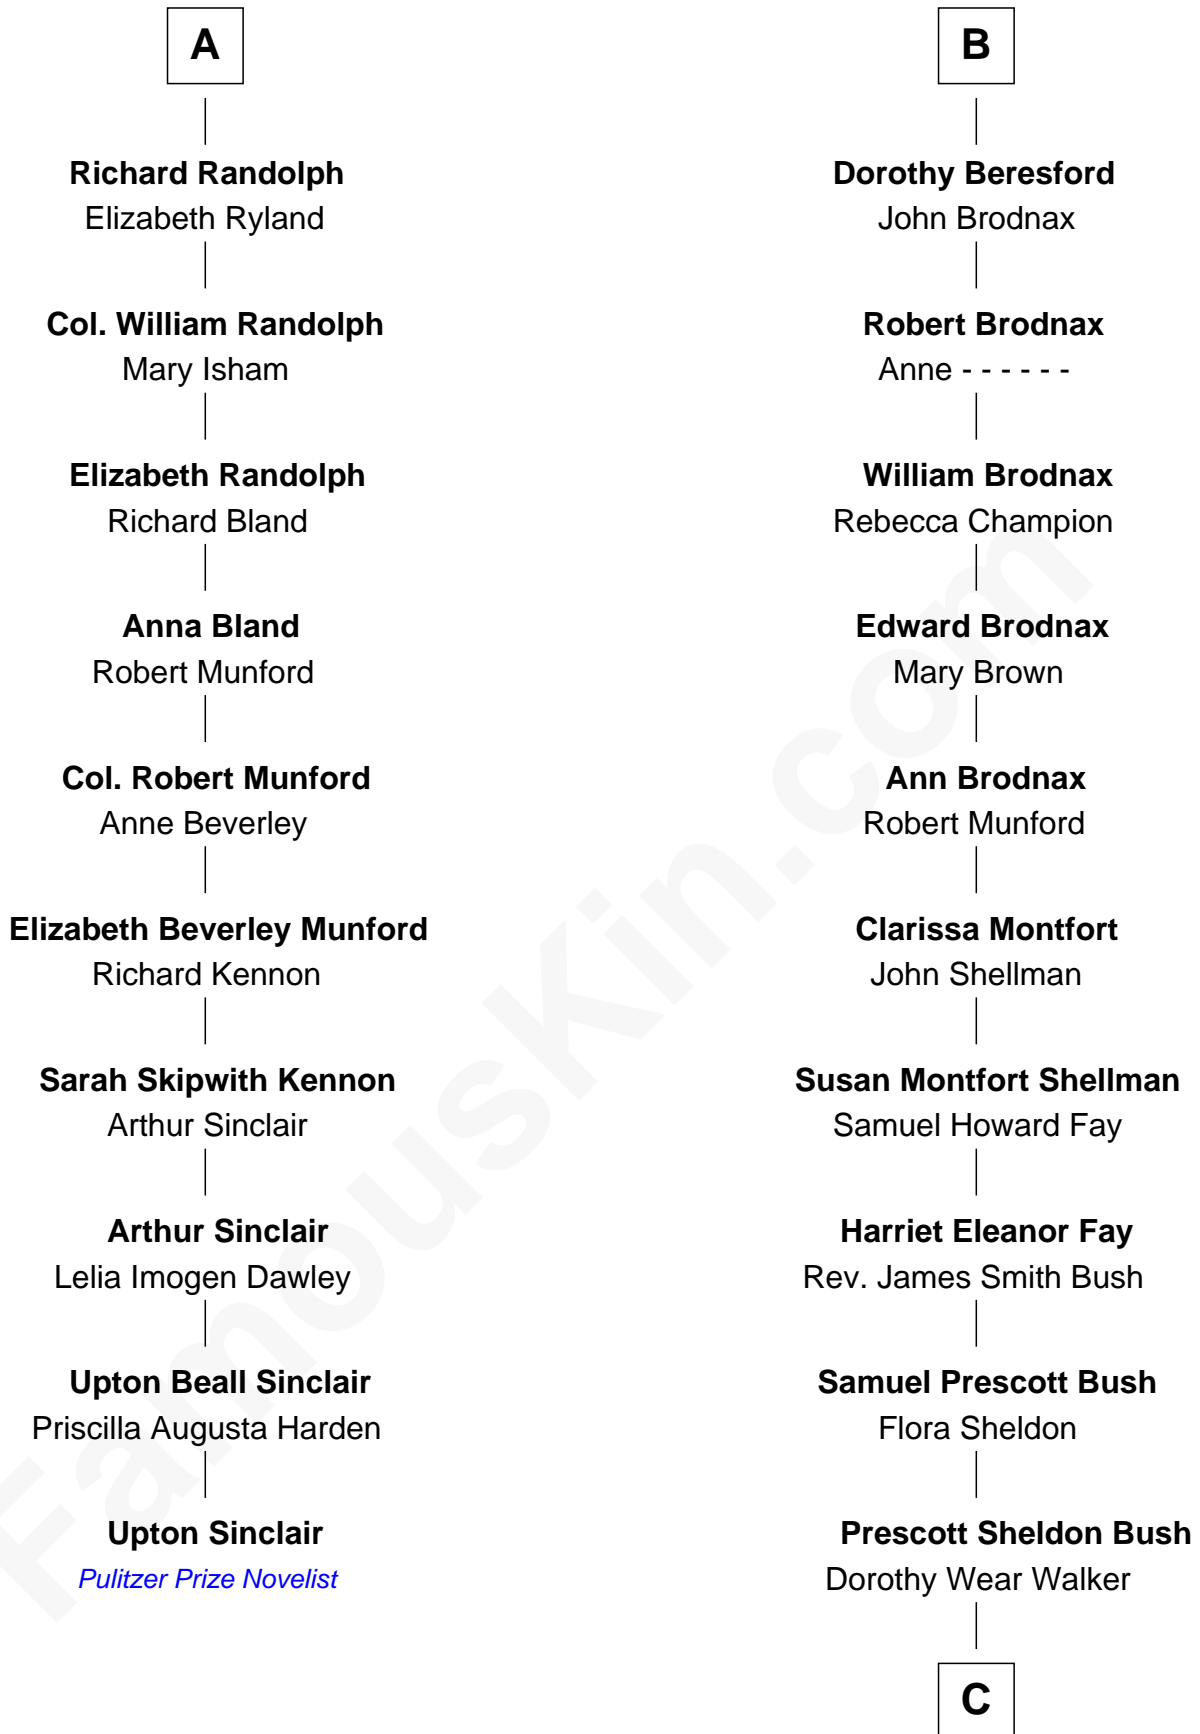

### Upton Sinclair

*Pulitzer Prize Winning Novelist*

16th cousin 2 times removed of

**George W. Bush**  
*43rd U.S. President*

**Sir Robert Howard**  
Margaret Mowbray

**Katherine Howard**  
Sir Edward Neville

**Catherine Neville**  
Robert Tanfield

**William Tanfield**  
Elizabeth Stavelly

**Frances Tanfield**  
Bridget Cave

**Anne Tanfield**  
Clement Vincent

**Elizabeth Vincent**  
Richard Lane

**Dorothy Lane**  
William Randolph

**A**

**Sir John Howard**  
Katherine Moleyns

**Isabel Howard**  
Sir Robert Mortimer

**Elizabeth Mortimer**  
George Guilford

**Sir John Guilford**  
Barbara West

**Elizabeth Guilford**  
Sir William Cromer

**Dorothy Cromer**  
William Seyliard

**Elizabeth Seyliard**  
Cornelius Beresford

**B**

**C**

George Herbert Walker Bush

Barbara Pierce

George W. Bush

*43rd U.S. President*