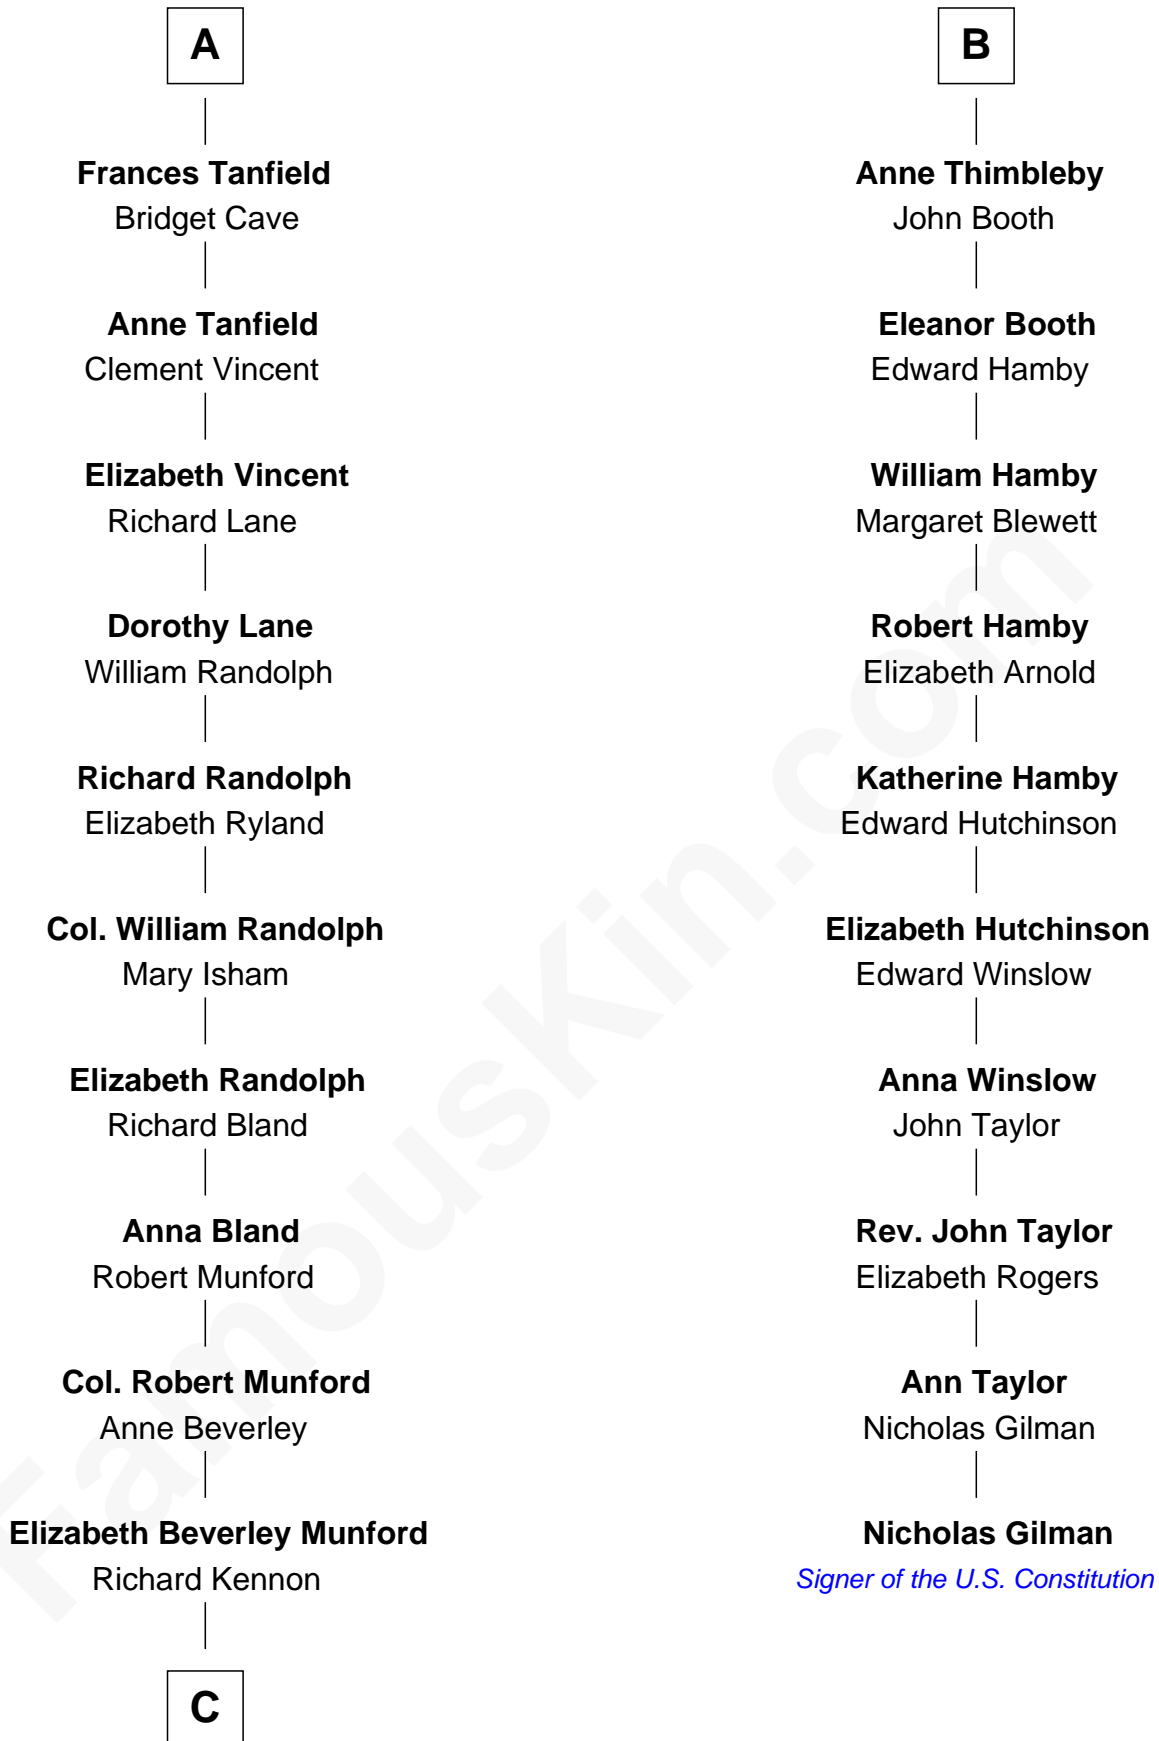

FamousKin.com

Relationship Chart of

Upton Sinclair

Pulitzer Prize Winning Novelist

16th cousin 4 times removed of

Nicholas Gilman

Signer of the U.S. Constitution

Bartholomew de Badlesmere

Margery de Badlesmere

Sir William de Ros

Maud de Roos

John de Welles

Margery de Welles

Stephen le Scrope

Maude le Scrope

Sir Baldwin Freville

Margaret Freville

Sir Hugh Willoughby

Margery Willoughby

Sir Godfrey Hilton

Elizabeth Hilton

Richard Thimbleby

B

C