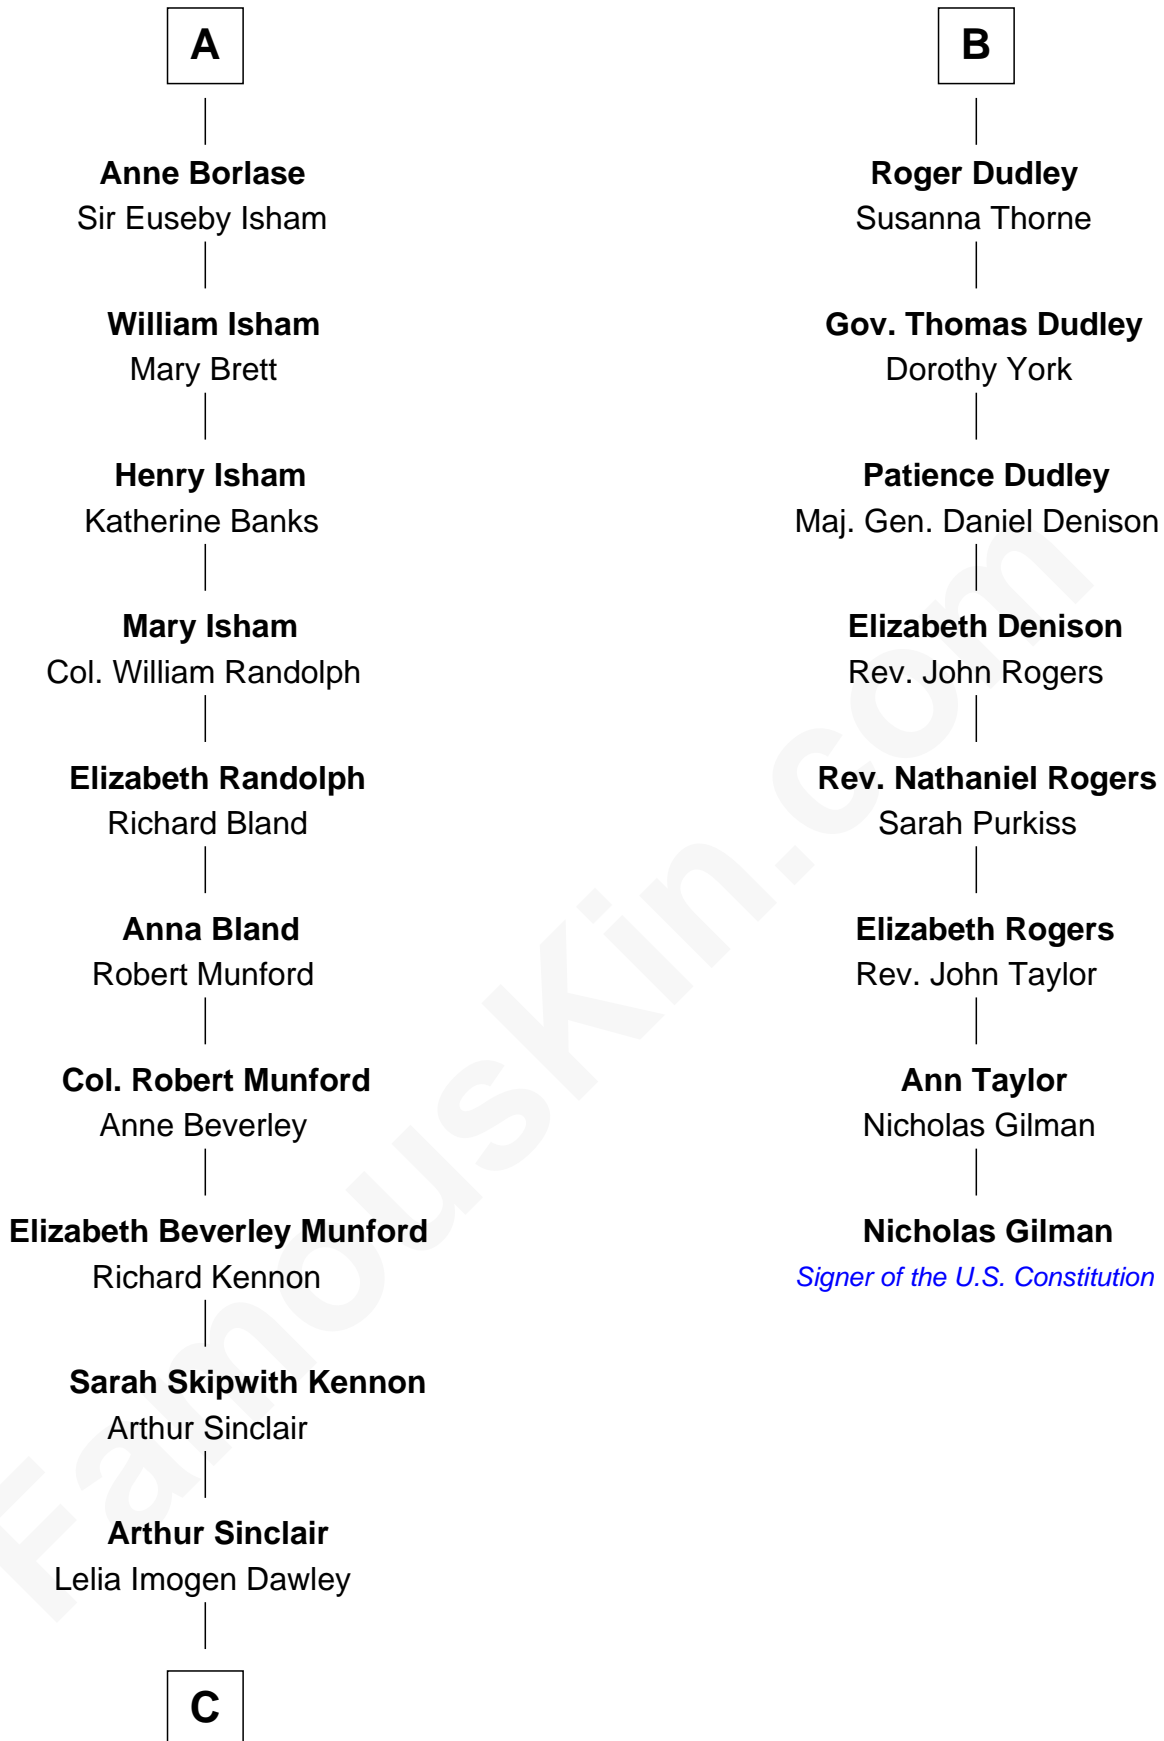

FamousKin.com

Relationship Chart of

Upton Sinclair

Pulitzer Prize Winning Novelist

14th cousin 4 times removed of

Nicholas Gilman

Signer of the U.S. Constitution

Sir Philip le Despencer

Elizabeth - - - - -

Sir Philip le Despencer

Elizabeth de Tibetot

Margery Despencer

Sir Roger Wentworth

Margaret Wentworth

Sir William Hopton

Margaret Hopton

Alice le Despenser

Sir John Sutton

Sir John Sutton

Constance Blount

Sir John Sutton

Elizabeth Berkeley

Sir Edmund Sutton

Joyce Tiptoft

Sir Edward Sutton

Cecily Willoughby

Sir John Sutton

Cecily Grey

Sir Henry Dudley

- - - - - Ashton

Probable

B