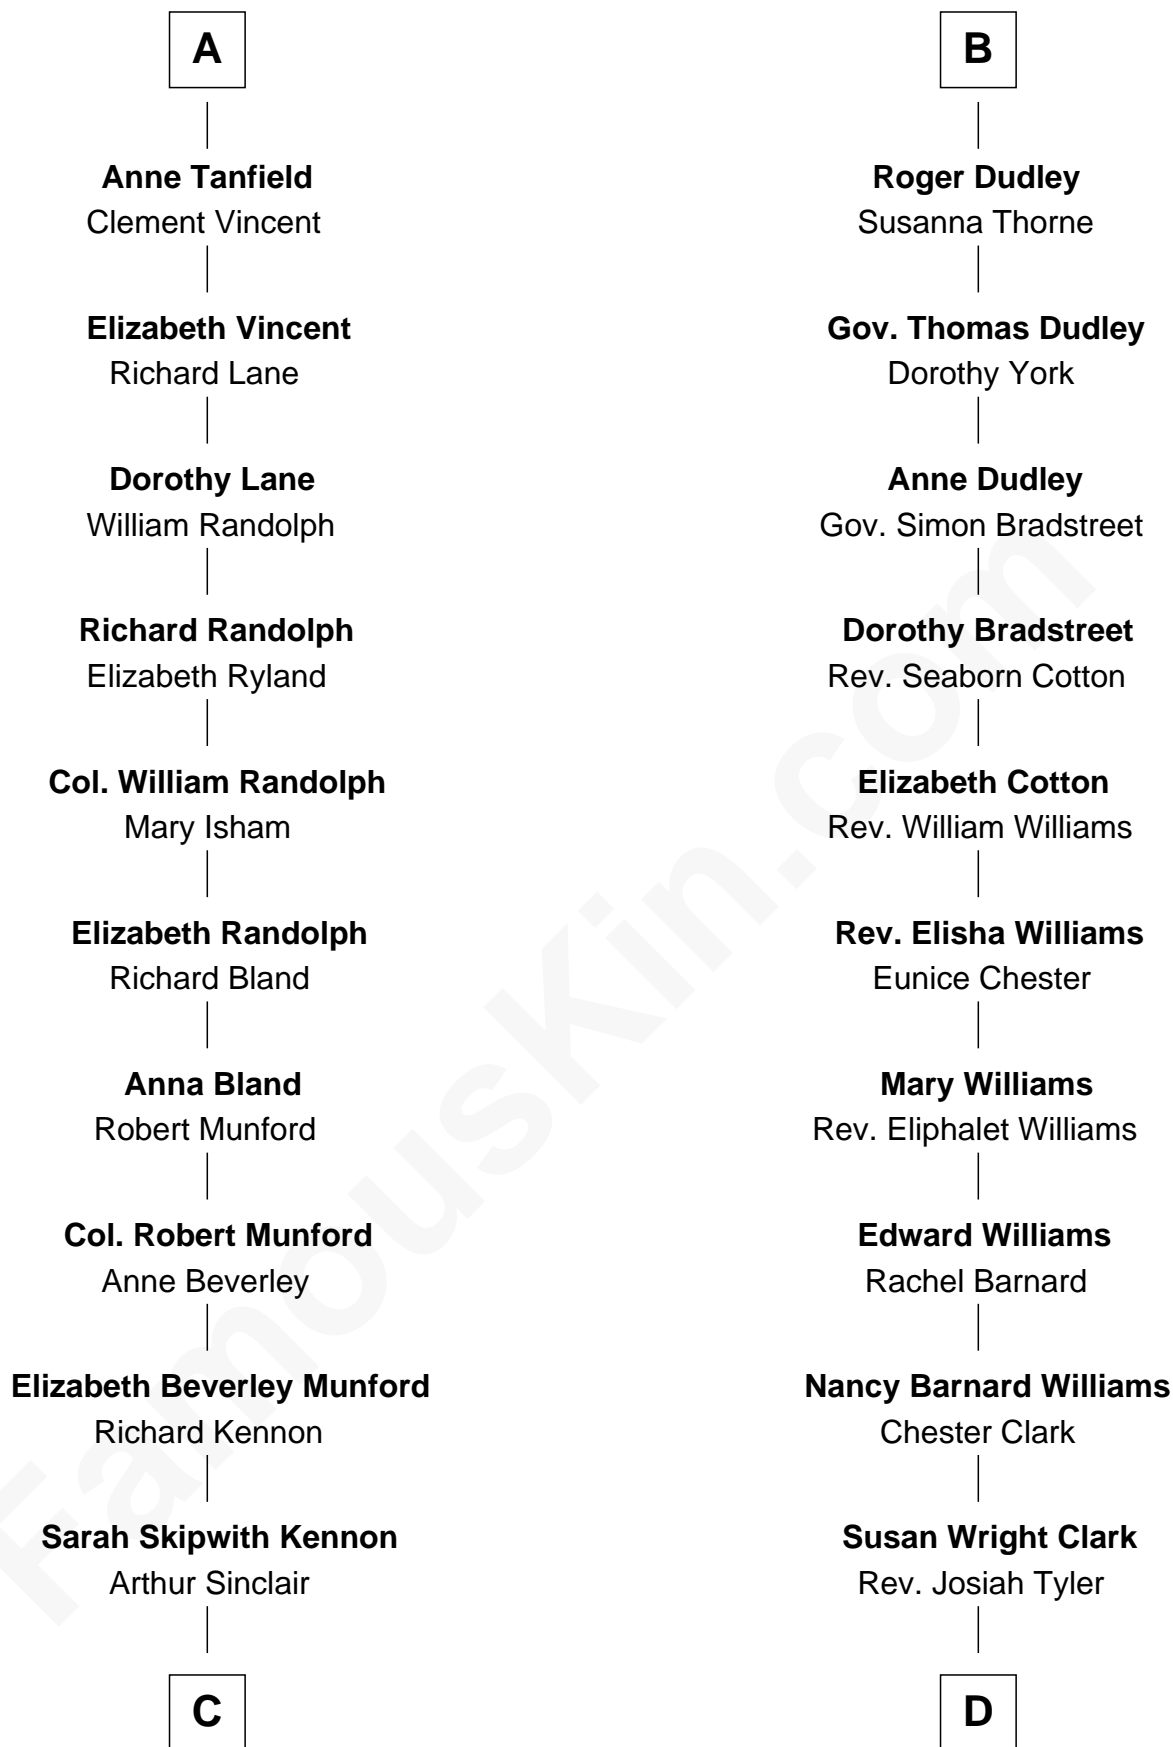

FamousKin.com

Relationship Chart of

Upton Sinclair

Pulitzer Prize Winning Novelist

19th cousin 2 times removed of

Kate Upton

Sports Illustrated Swimsuit Cover Model

C

Arthur Sinclair
Lelia Imogen Dawley

Upton Beall Sinclair
Priscilla Augusta Harden

Upton Sinclair
Pulitzer Prize Novelist

D

William Chester Tyler
Laura Leland Brooks

Margaret Hastings Tyler
Charles Henry Vial