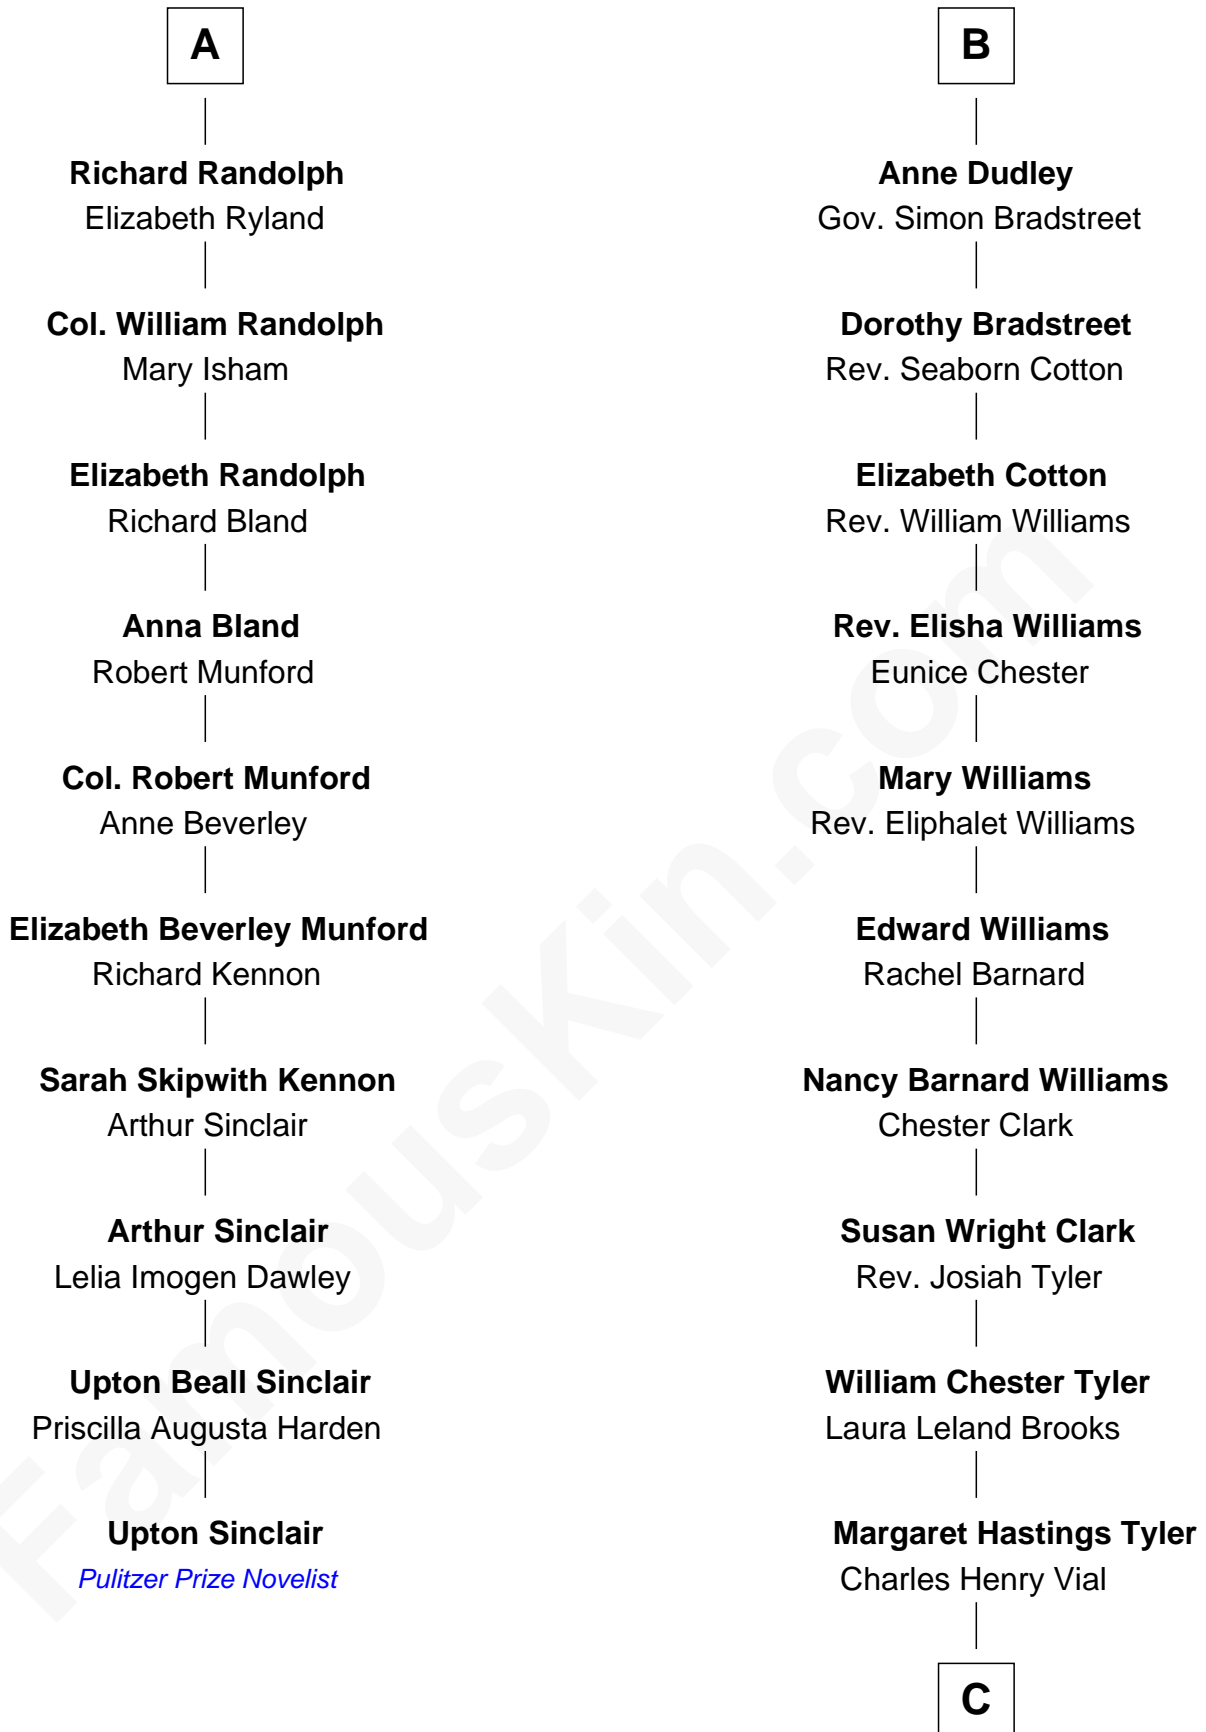

FamousKin.com

Relationship Chart of

Upton Sinclair

Pulitzer Prize Winning Novelist

16th cousin 3 times removed of

Kate Upton

Sports Illustrated Swimsuit Cover Model

Sir Ralph Neville

Katherine Neville

Sir Thomas Strangeways

Joan Strangeways

Sir William Willoughby

Cecily Willoughby

Sir Edward Sutton

Sir John Sutton

Cecily Grey

Sir Henry Dudley

----- Ashton

Probable

Roger Dudley

Susanna Thorne

Gov. Thomas Dudley

Dorothy York

B