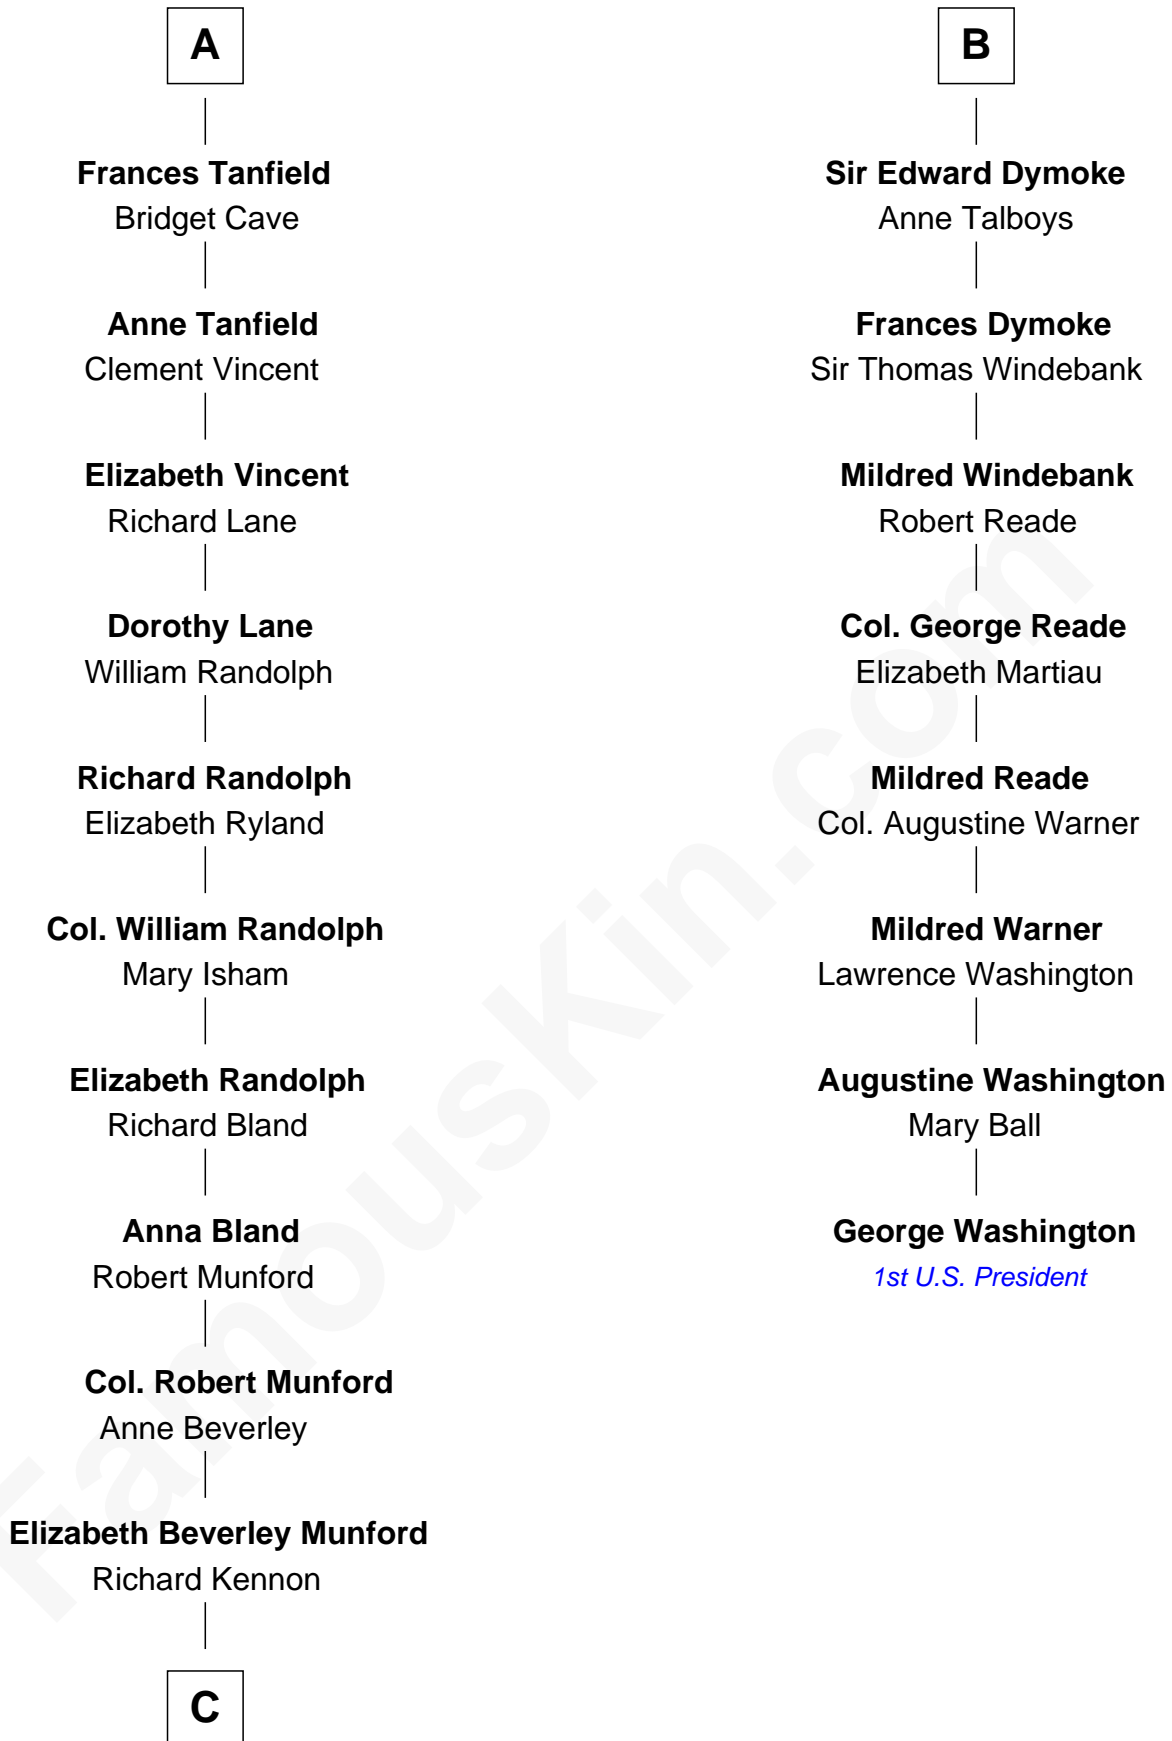

FamousKin.com

Relationship Chart of

Upton Sinclair

Pulitzer Prize Winning Novelist

14th cousin 6 times removed of

George Washington

1st U.S. President

Bartholomew de Badlesmere

Margaret de Clare

Elizabeth de Badlesmere

Sir William de Bohun

Elizabeth de Bohun

Sir Richard Fitzalan

Elizabeth Fitzalan

Sir Thomas Mowbray

Margaret Mowbray

Margery de Badlesmere

Sir William de Ros

Maud de Roos

John de Welles

John de Welles

Eleanor de Mowbray

Eudo de Welles

Maud de Greystoke

Sir Lionel de Welles

Joan de Waterton

Margaret de Welles

Sir Thomas Dymoke

Sir Robert Dymoke

Ann Sparrow

B

C