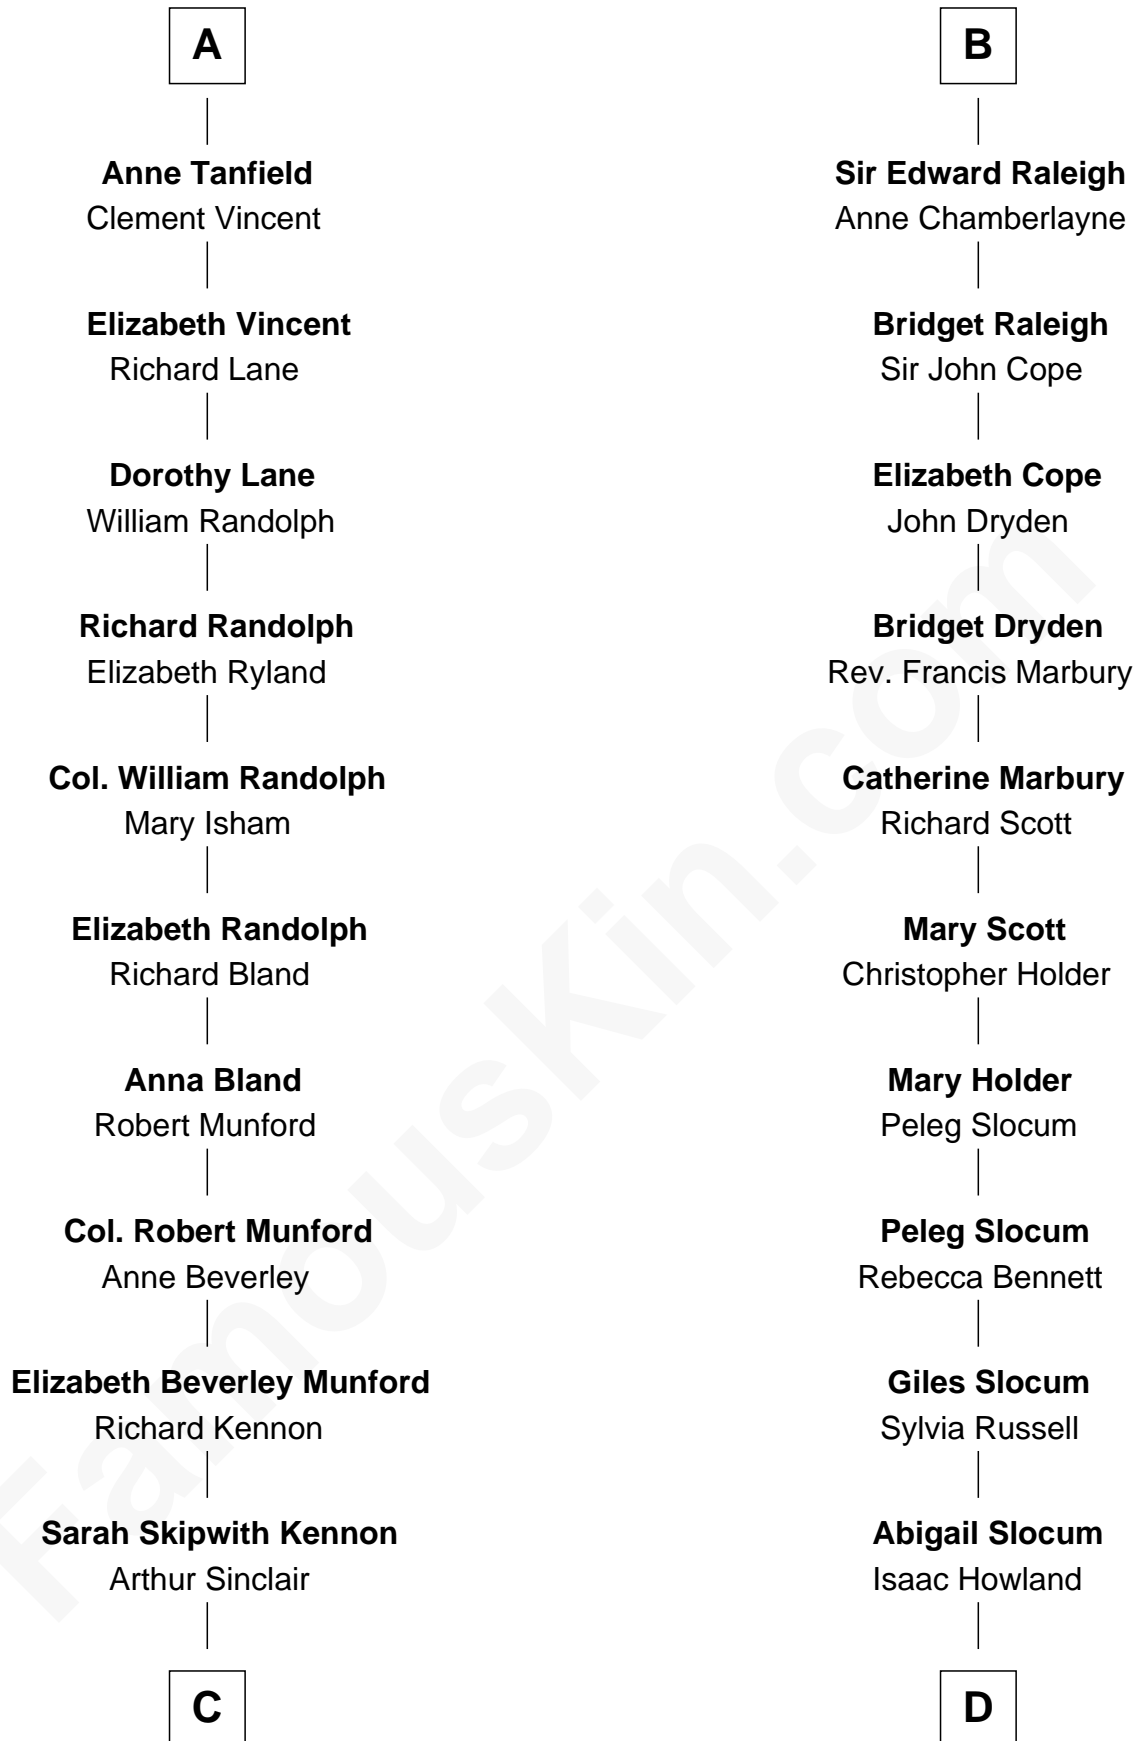

FamousKin.com Relationship Chart of

Upton Sinclair

Pulitzer Prize Winning Novelist

19th cousin of

Hetty Green

"The Witch of Wall Street"

Sir Hugh I de Audley

Iseult de Mortimer

Frances Tanfield
Bridget Cave

A

Hugh de Audley
Margaret de Clare

Margaret de Audley
Ralph de Stafford

Elizabeth de Stafford
John de Ferrers

Robert de Ferrers
Margaret Despencer

Phillippa Ferrers
Sir Thomas Greene

Elizabeth Greene
William Raleigh

Sir Edward Raleigh
Margaret Verney

B

C

Arthur Sinclair
Lelia Imogen Dawley

Upton Beall Sinclair
Priscilla Augusta Harden

Upton Sinclair
Pulitzer Prize Novelist

D