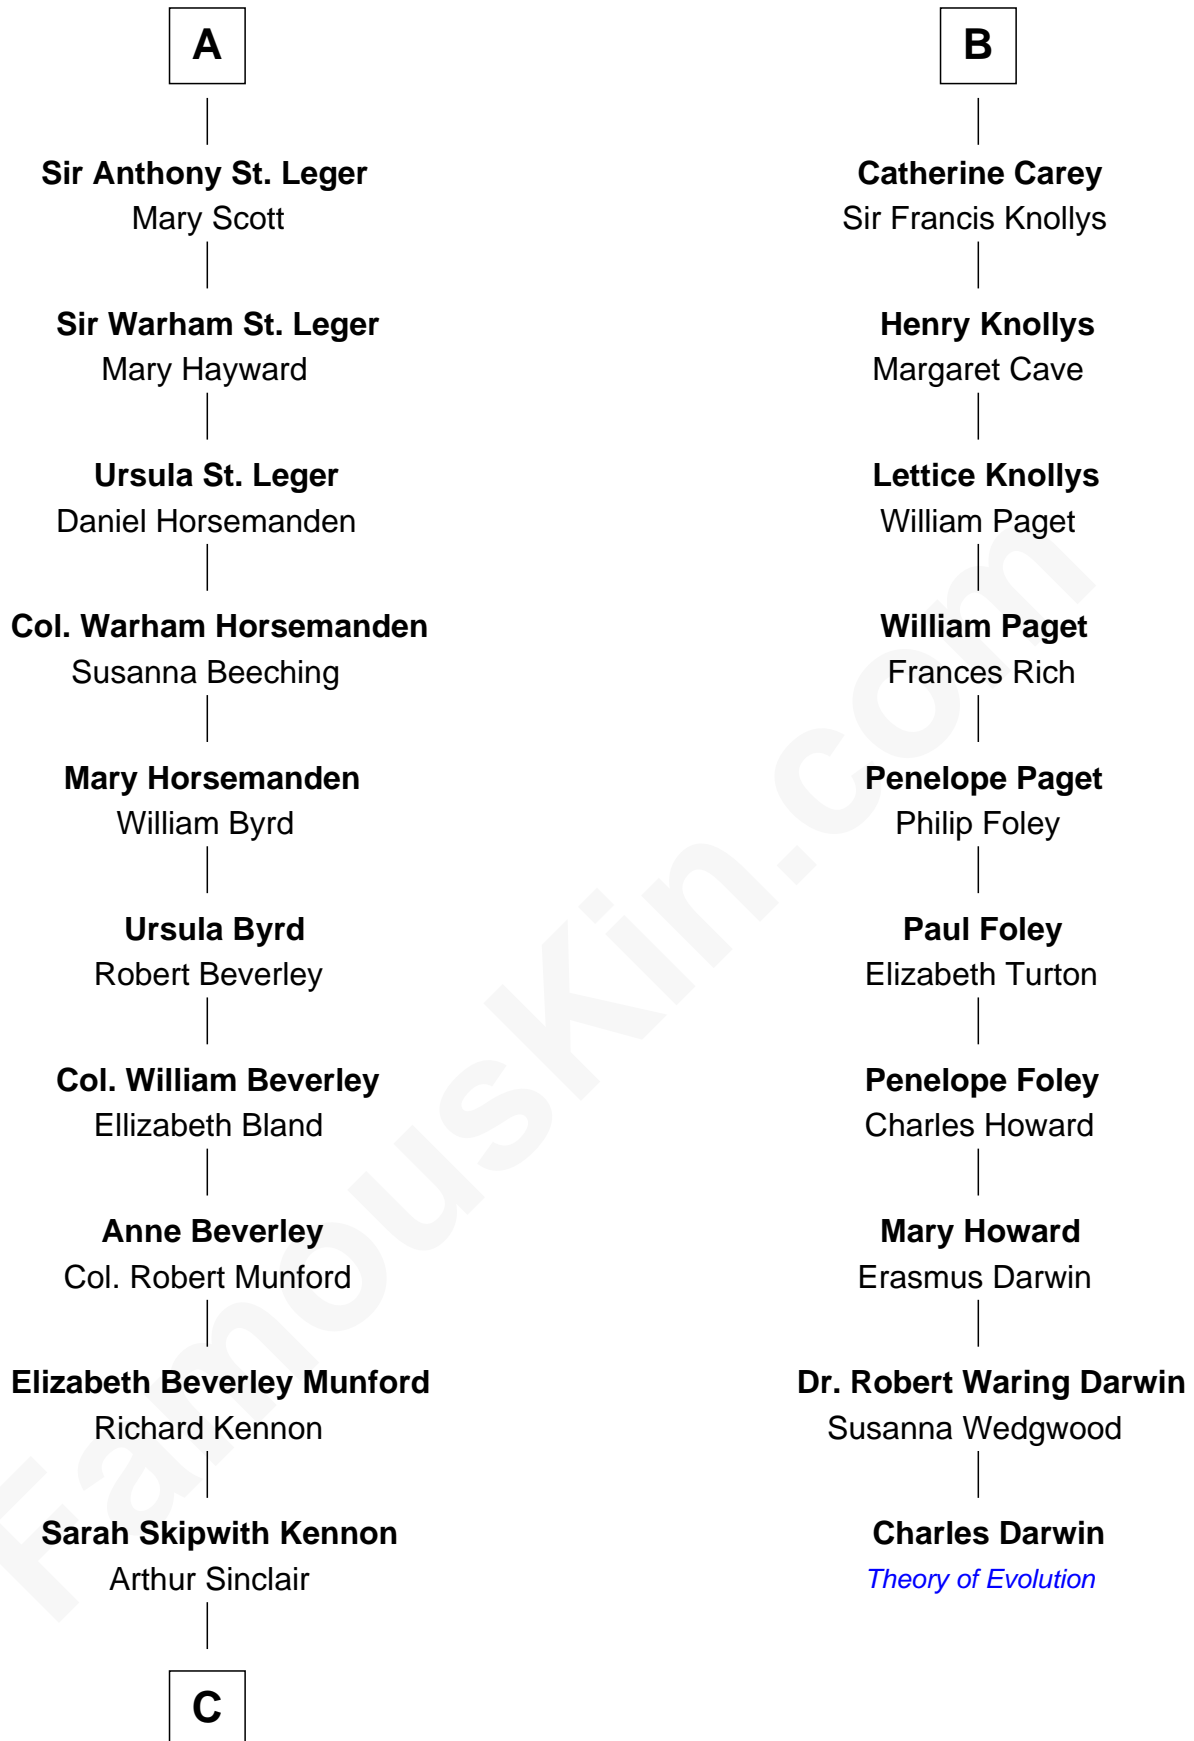

## Relationship Chart of

### Upton Sinclair

*Pulitzer Prize Winning Novelist*

16th cousin 3 times removed of

### Charles Darwin

*Theory of Evolution*

**C**

—  
**Arthur Sinclair**  
Lelia Imogen Dawley

—  
**Upton Beall Sinclair**  
Priscilla Augusta Harden

—  
**Upton Sinclair**  
*Pulitzer Prize Novelist*

FamousKin.com