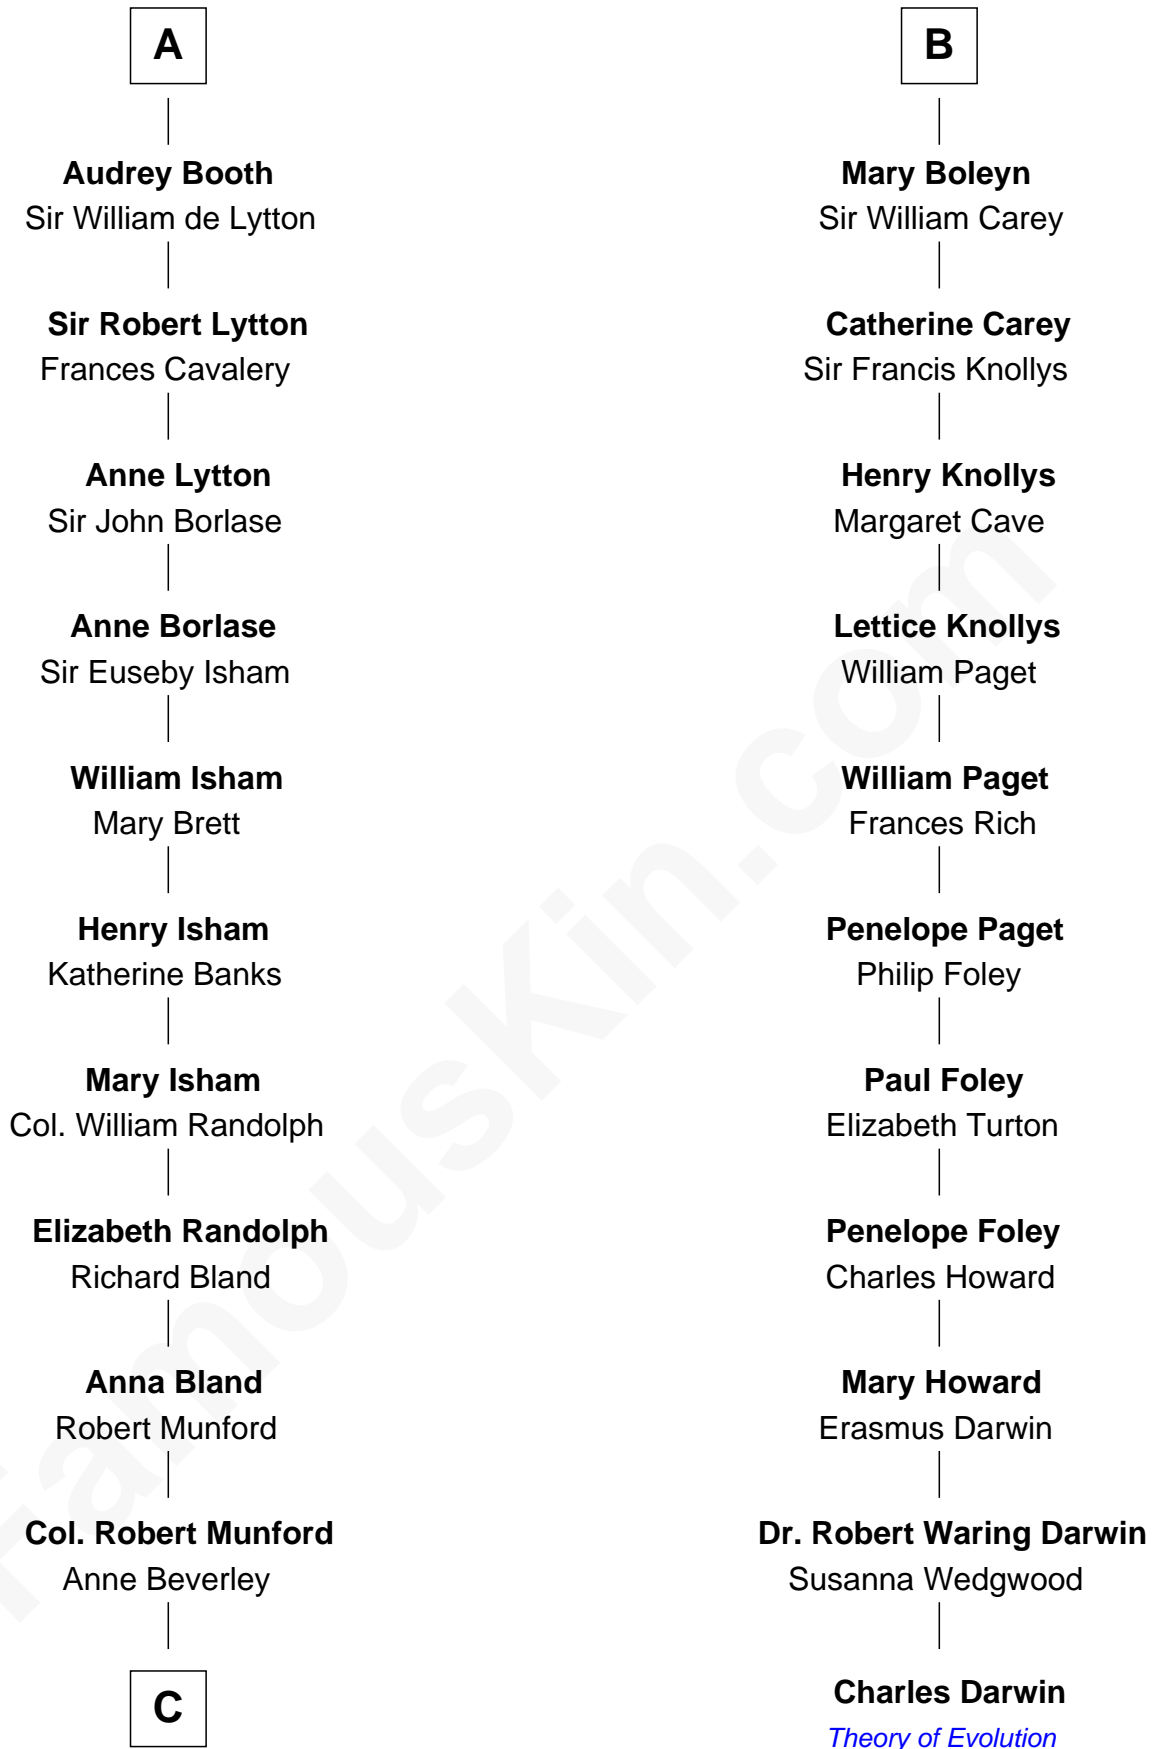

FamousKin.com

Relationship Chart of

Upton Sinclair

Pulitzer Prize Winning Novelist

17th cousin 4 times removed of

Charles Darwin

Theory of Evolution

C

—
Elizabeth Beverley Munford

Richard Kennon

—
Sarah Skipwith Kennon

Arthur Sinclair

—
Arthur Sinclair

Lelia Imogen Dawley

—
Upton Beall Sinclair

Priscilla Augusta Harden