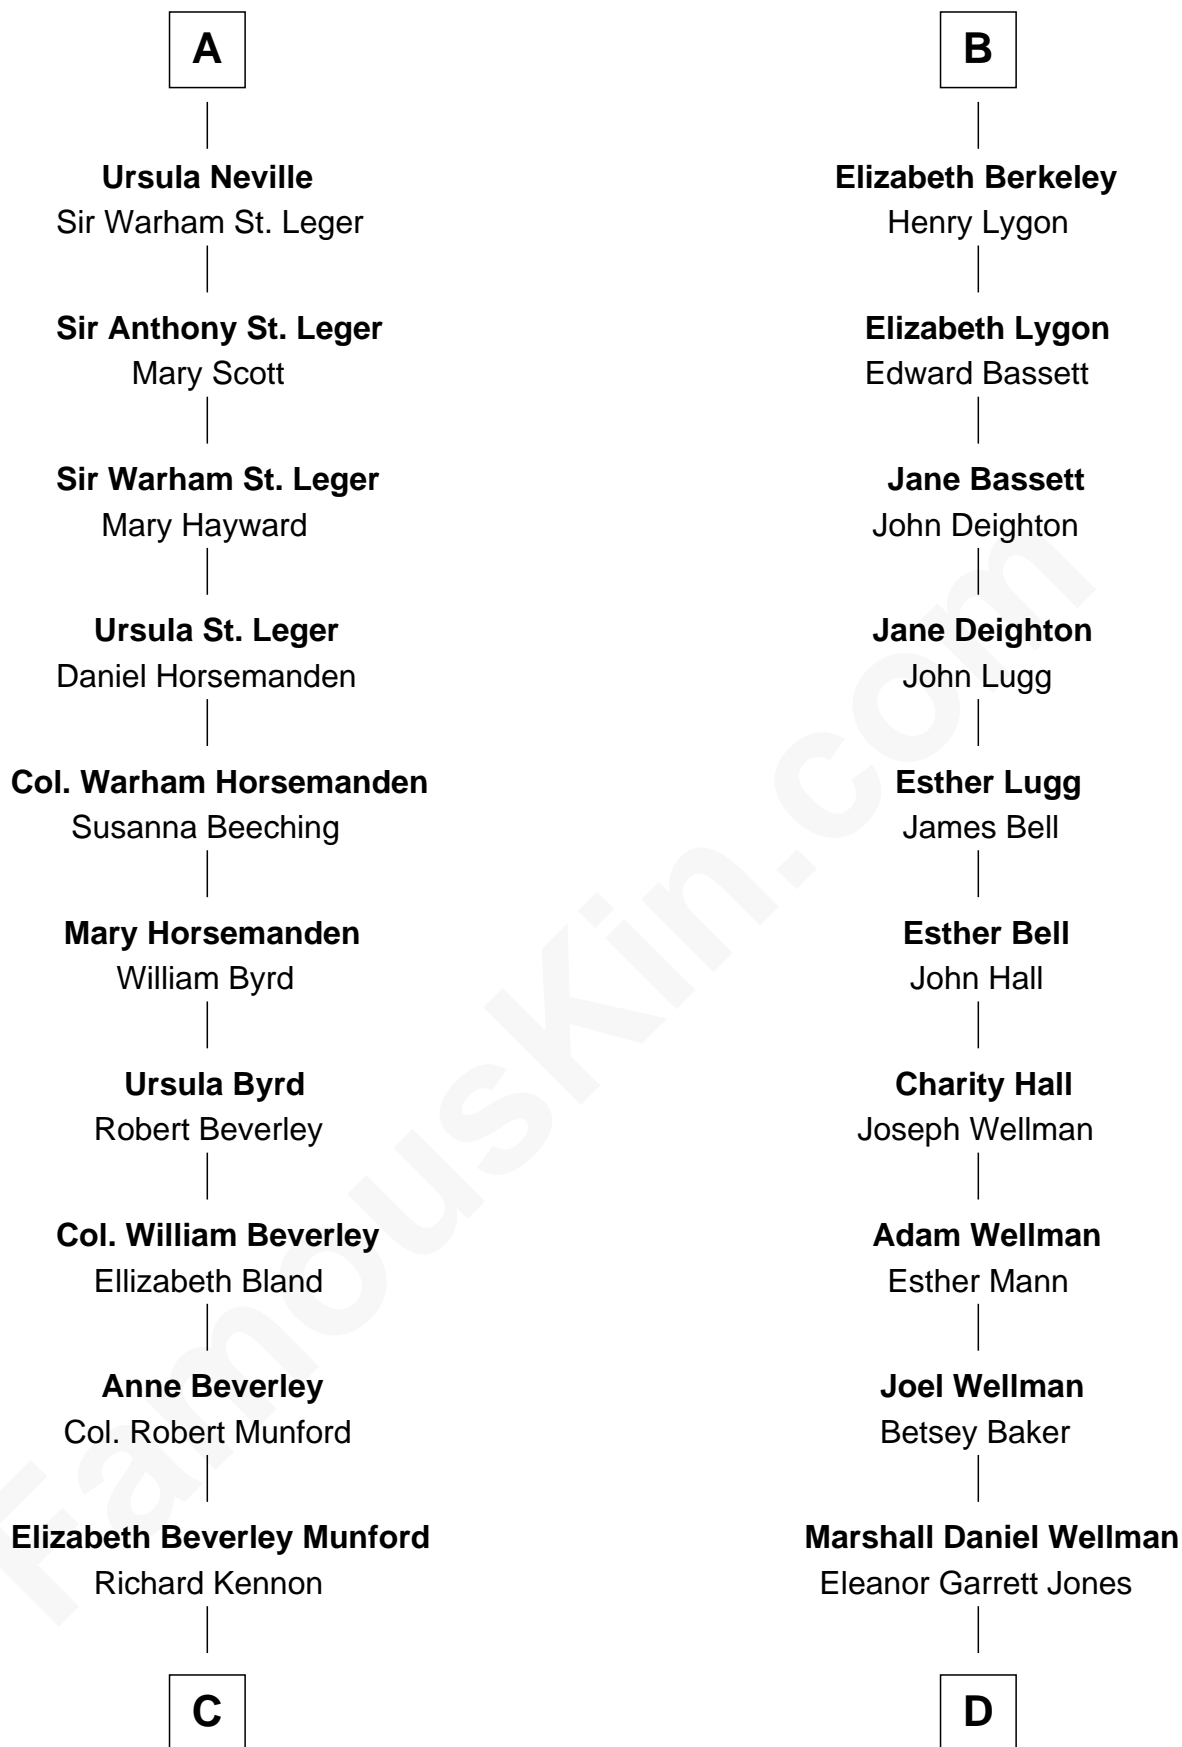

FamousKin.com

Relationship Chart of

Upton Sinclair

Pulitzer Prize Winning Novelist

18th cousin 2 times removed of

Jack London

Author of "The Call of the Wild"

Sir Maurice de Berkeley

Eve la Zouche

Thomas de Berkeley
Katherine de Clyvedon

Sir John Berkeley
Elizabeth Betteshorne

Eleanor Berkeley
Sir Richard Poynings

Eleanor Poynings
Sir Henry Percy

Henry Percy
Maud Herbert

Eleanor Percy
Edward Stafford

Mary Stafford
George Neville

A

Maurice de Berkeley
Margaret - - - - -

Thomas Berkeley
Catherine Botetourte

Maurice Berkeley
Johanna Denham

Maurice Berkeley
Ellen Montfort

Sir William Berkeley
Anne Stafford

Richard Berkeley
Elizabeth Conningsby

Sir John Berkeley
Isabel Dennis

B

FamousKin.com