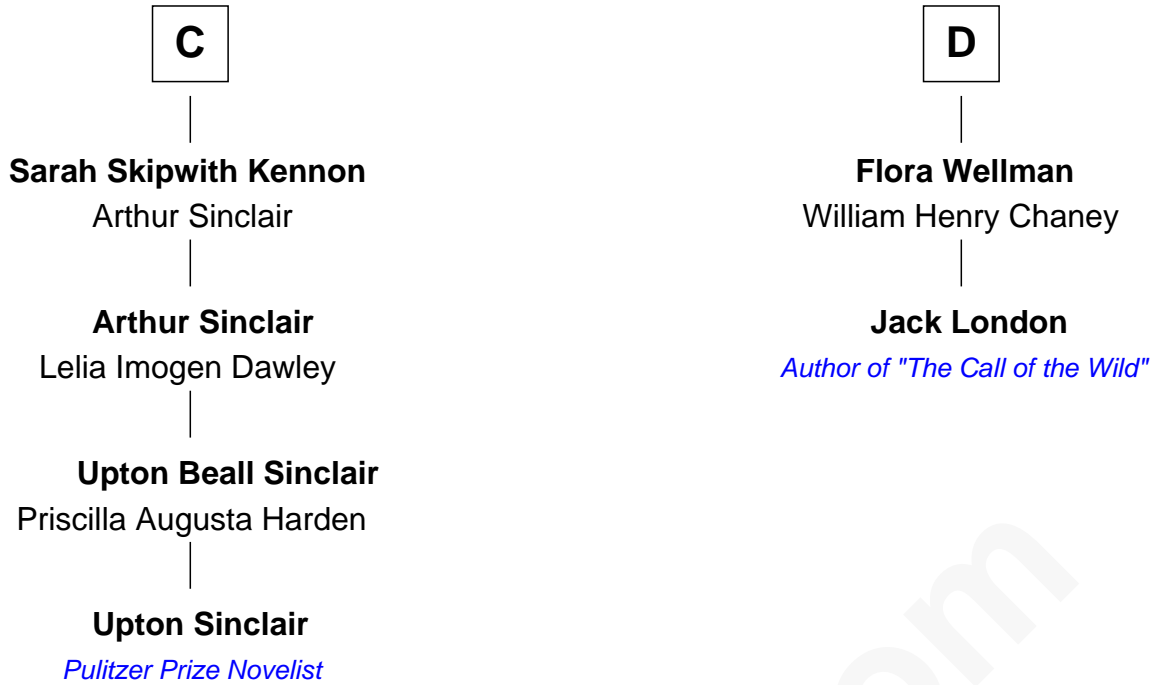

FamousKin.com

Relationship Chart of

Upton Sinclair

Pulitzer Prize Winning Novelist

18th cousin 2 times removed of

Jack London

Author of "The Call of the Wild"

Sir Maurice de Berkeley

Eve la Zouche

Thomas de Berkeley
Katherine de Clyvedon

Sir John Berkeley
Elizabeth Betteshorne

Eleanor Berkeley
Sir Richard Poynings

Eleanor Poynings
Sir Henry Percy

Henry Percy
Maud Herbert

Eleanor Percy
Edward Stafford

Mary Stafford
George Neville

A

Maurice de Berkeley
Margaret - - - - -

Thomas Berkeley
Catherine Botetourte

Maurice Berkeley
Johanna Denham

Maurice Berkeley
Ellen Montfort

Sir William Berkeley
Anne Stafford

Richard Berkeley
Elizabeth Conningsby

Sir John Berkeley
Isabel Dennis

B

FamousKin.com