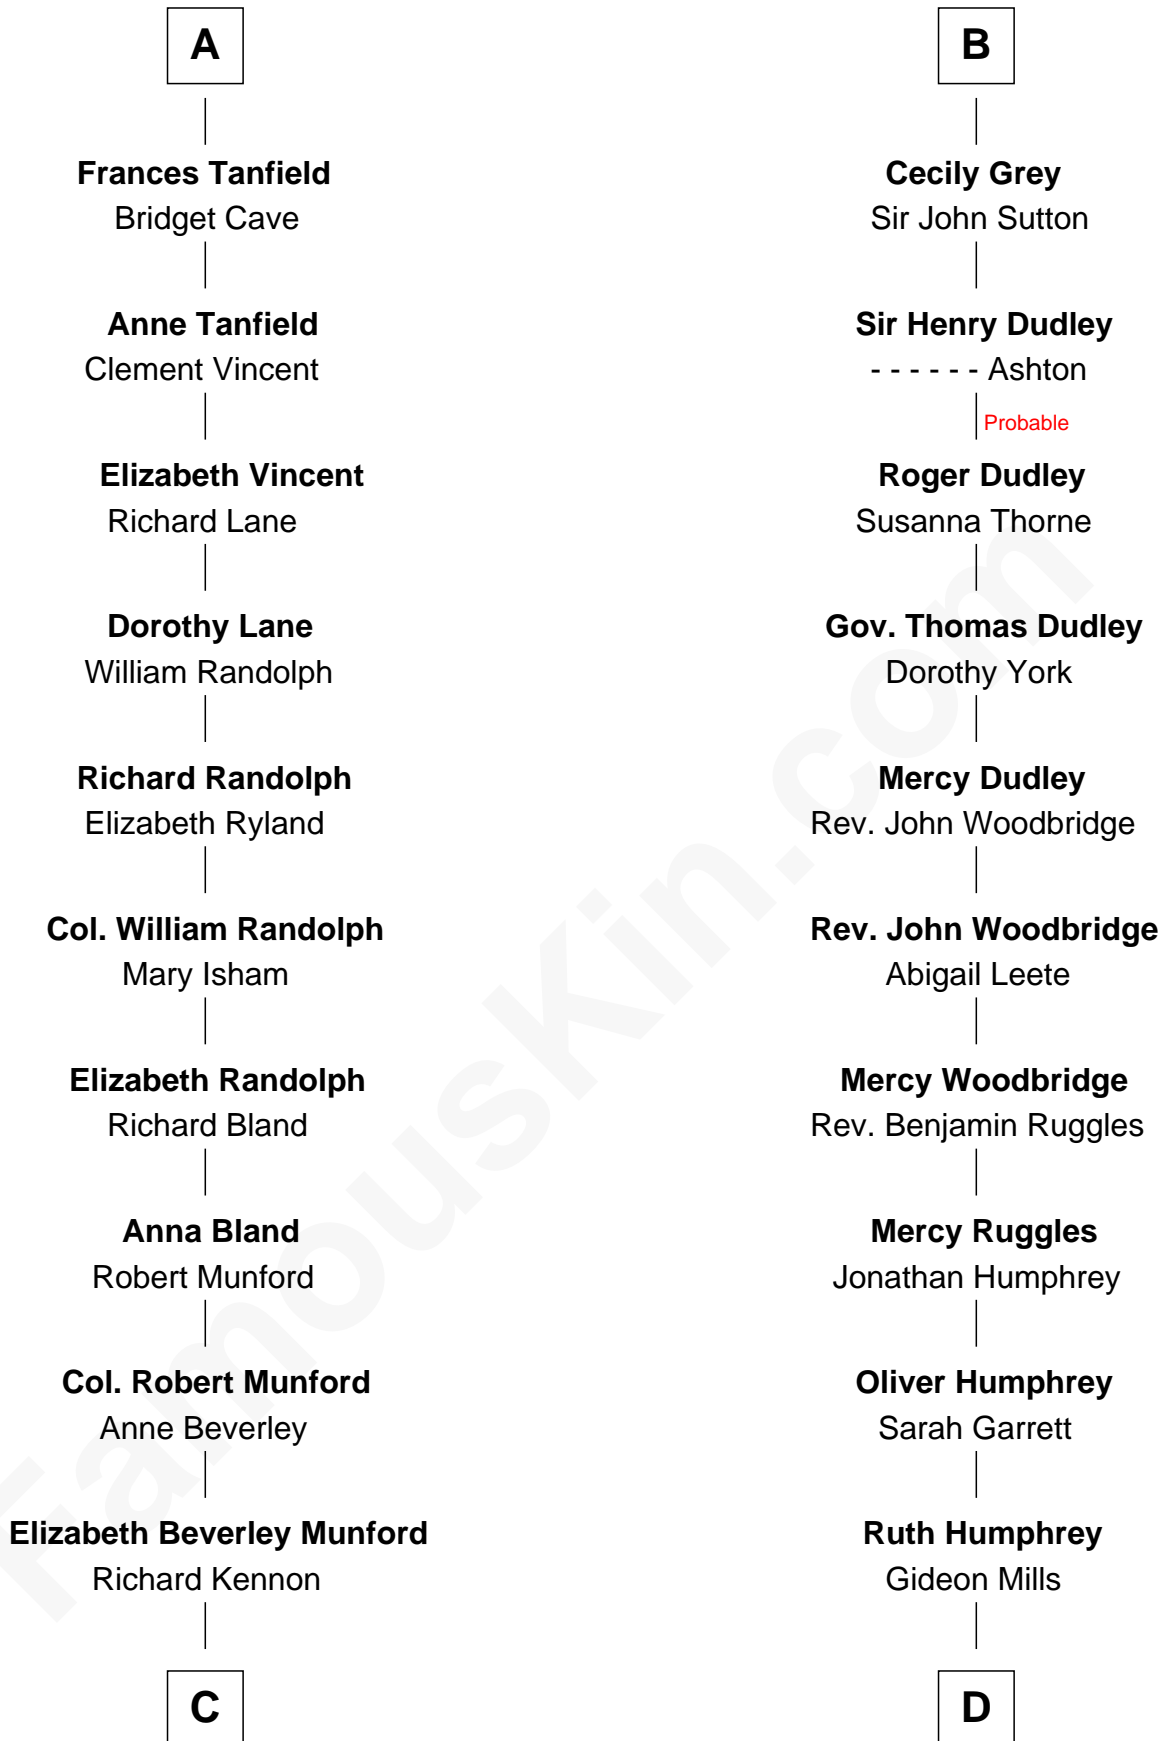

FamousKin.com

Relationship Chart of

Upton Sinclair

Pulitzer Prize Winning Novelist

18th cousin 2 times removed of

John Brown

American Abolitionist

Bartholomew de Badlesmere

Margaret de Clare

Elizabeth de Badlesmere

Sir William de Bohun

Elizabeth de Bohun

Sir Richard Fitzalan

Elizabeth Fitzalan

Sir Thomas Mowbray

Margaret Mowbray

Margery de Badlesmere

Sir William de Ros

Thomas de Ros

Beatrice de Stafford

Margaret de Ros

Sir Reynold Grey

Margaret Grey

Sir William Bonville

William Bonville

Elizabeth Harington

William Bonville

Katherine Neville

Cecily Bonville

Thomas Grey

B

FamousKin.com