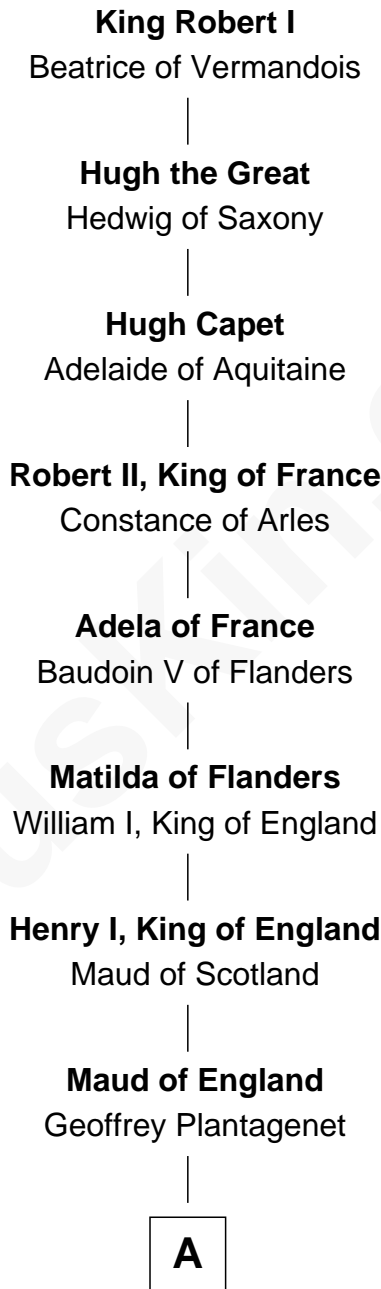

FamousKin.com Relationship Chart of

Upton Sinclair

Pulitzer Prize Winning Novelist

30th Great-grandson of

King Robert I

King of France

A

Henry II, King of England

Ida de Tony

Sir William Longespee

Ela of Salisbury

William Longespee

Idoine de Camville

Ela Longespee

Sir James de Audley

Sir Hugh I de Audley