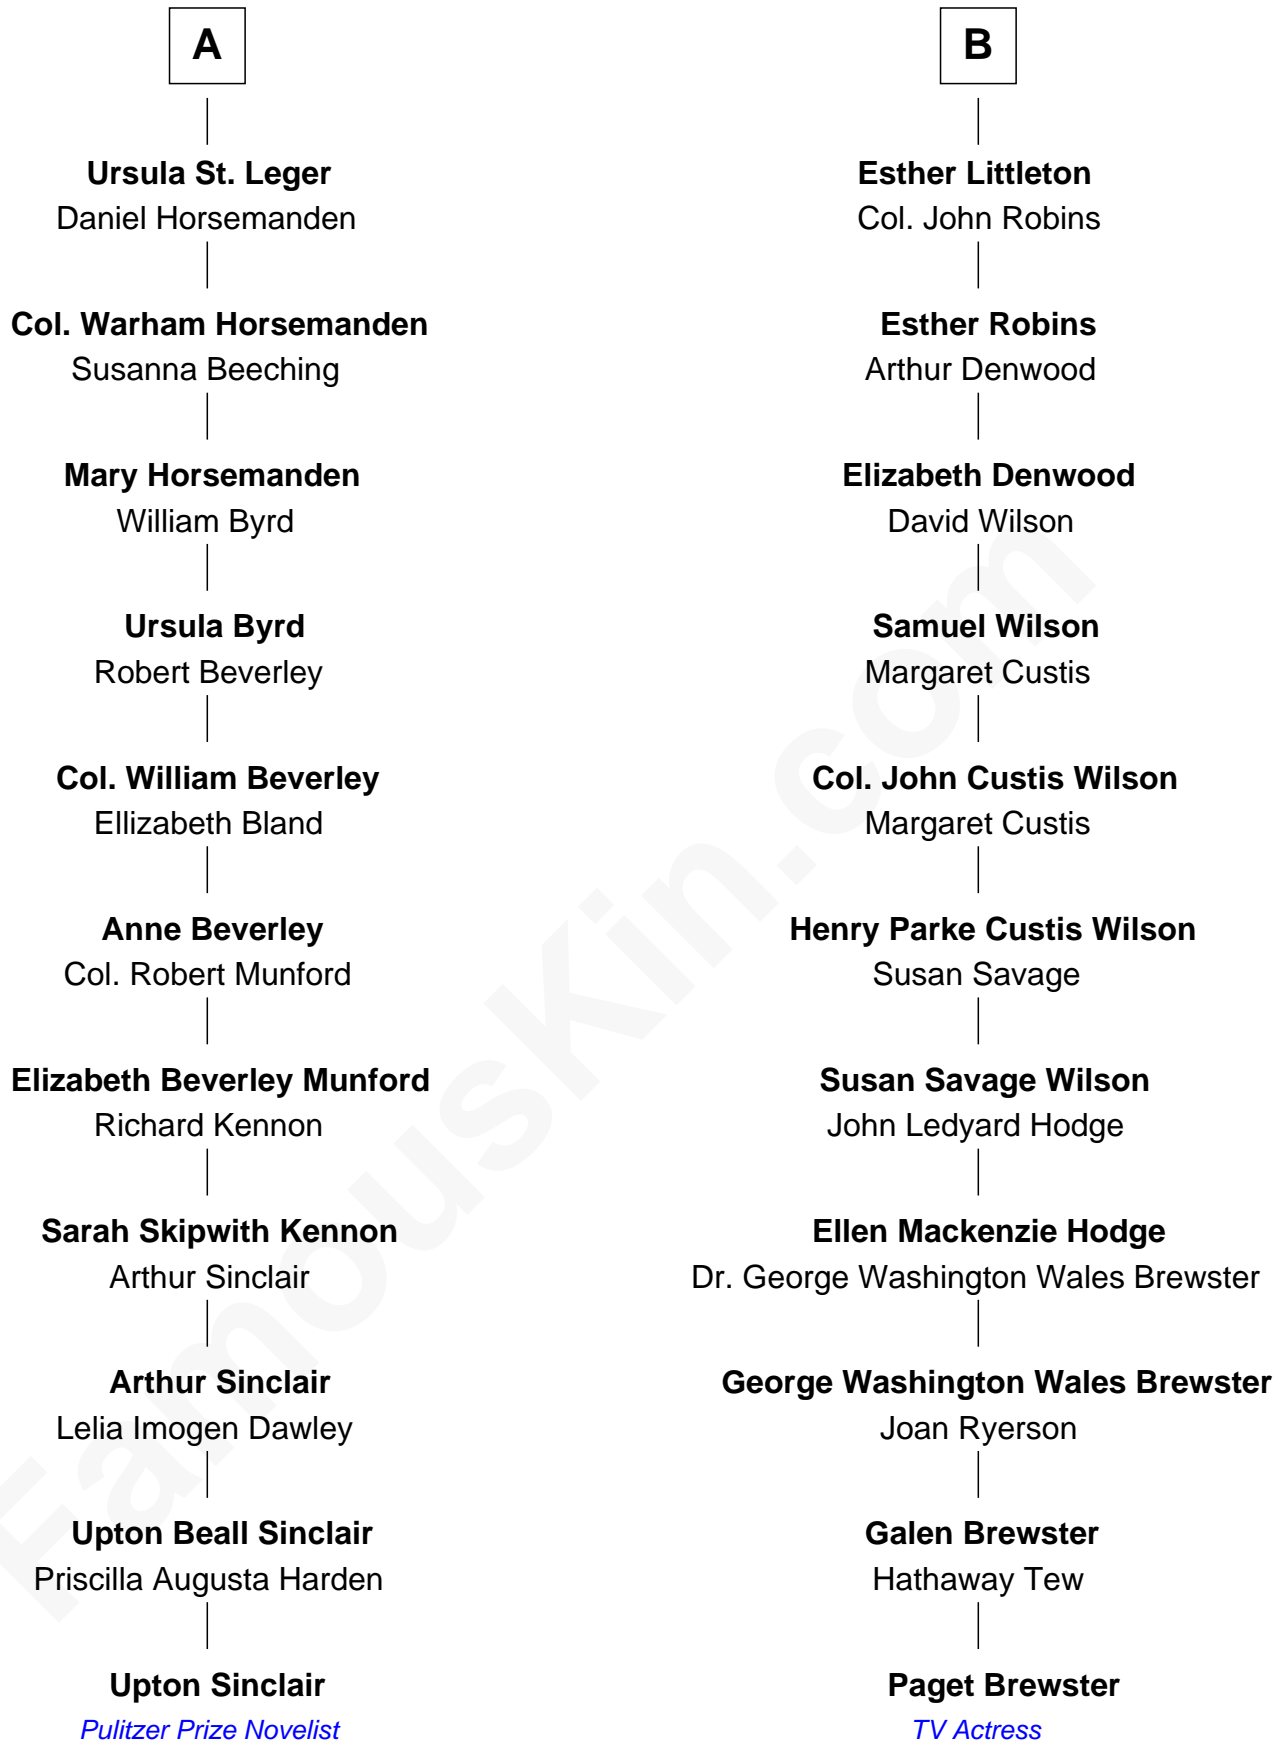

# FamousKin.com Relationship Chart of

**Upton Sinclair**

*Pulitzer Prize Winning Novelist*

17th cousin of

**Paget Brewster**

*TV Actress*

**Sir Walter Devereux**

Elizabeth Merbery

**Ursula Neville**

Sir Warham St. Leger

**Sir Anthony St. Leger**

Mary Scott

**Sir Warham St. Leger**

Mary Hayward

**A**

**Sir Walter Devereux**

Anne Ferrers

**Elizabeth Devereux**

Sir Richard Corbet

**Elizabeth Corbet**

Thomas Trentham

**Katherine Trentham**

Thomas Hackluyt

**Mary Hackluyt**

Edmund Walter

**Mary Walter**

Sir Edward Littleton

**Col. Nathaniel Littleton**

Ann Southy

**B**

Paget Brewster photo by [Jonathan Reilly](#) ([CC BY-SA 2.0](#))