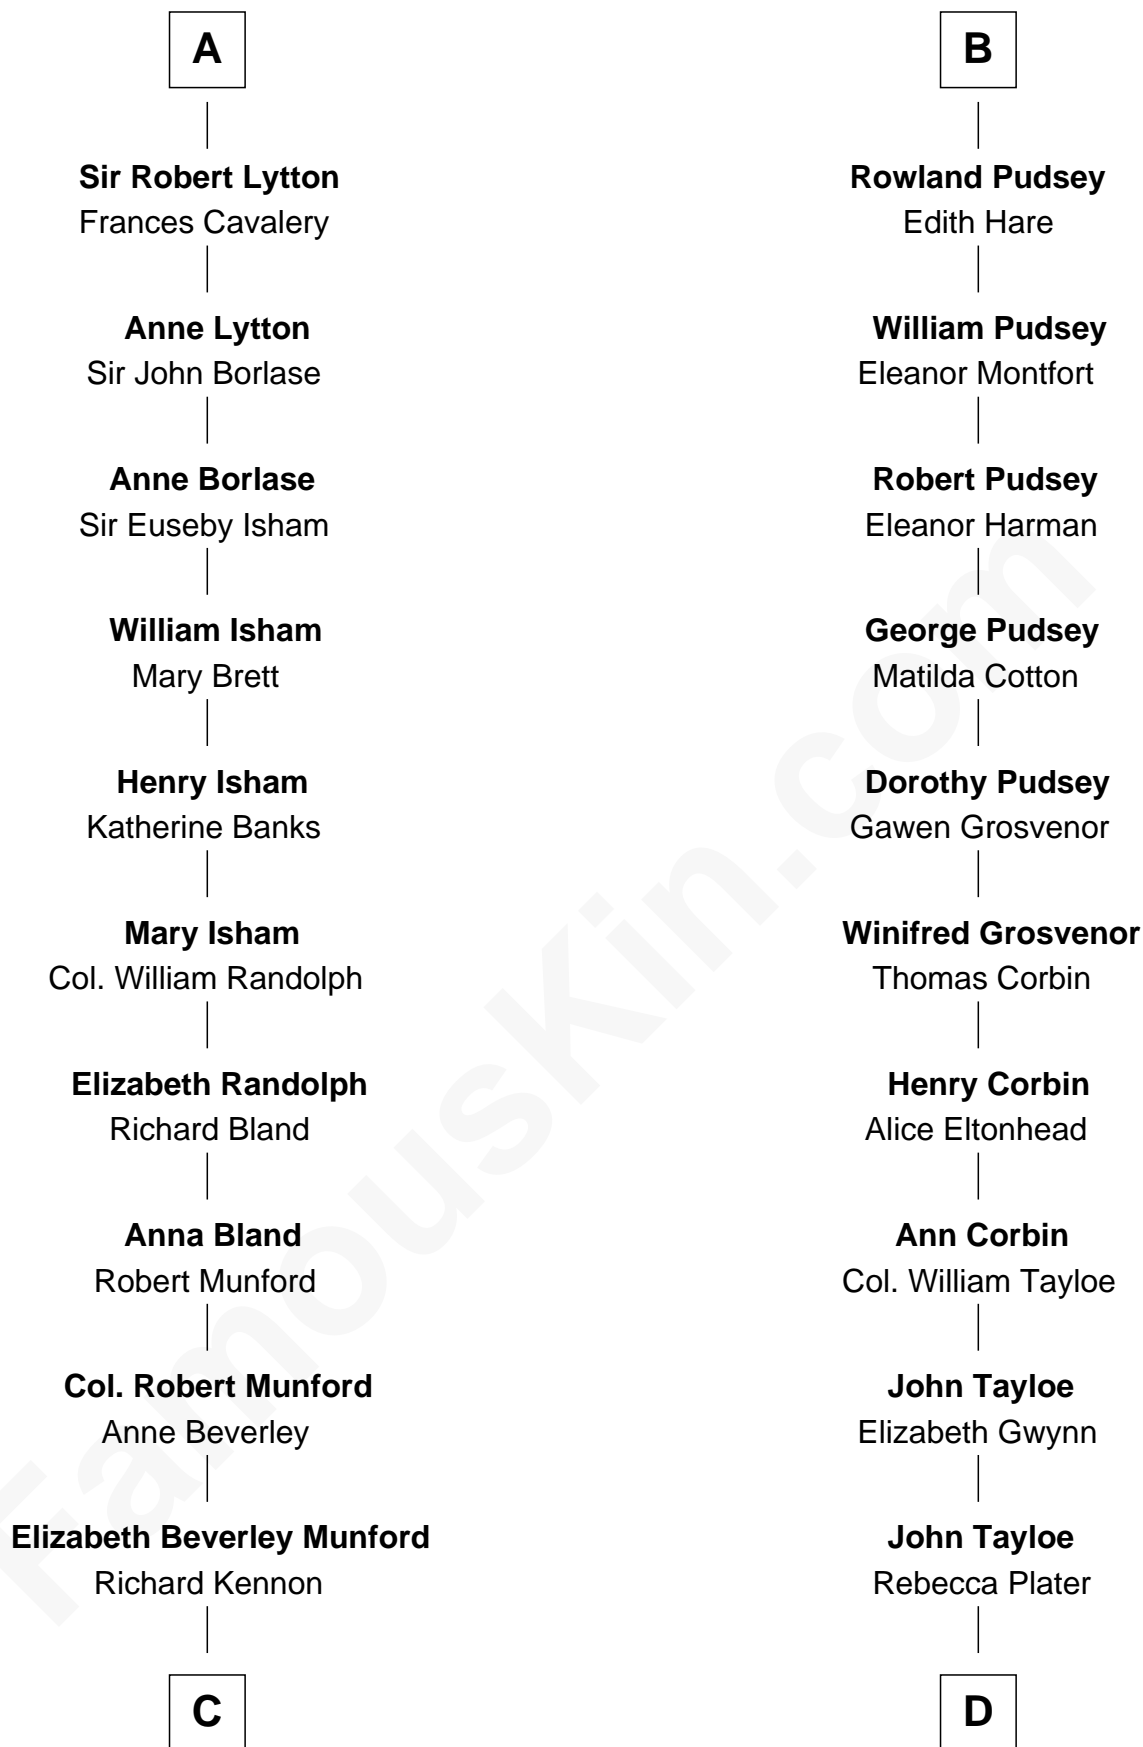

FamousKin.com

Relationship Chart of

Upton Sinclair

Pulitzer Prize Winning Novelist

20th cousin 1 time removed of

Thomas Hunt Morgan

Nobel Prize Winner in Physiology or Medicine

C

Sarah Skipwith Kennon

Arthur Sinclair

Arthur Sinclair

Lelia Imogen Dawley

Upton Beall Sinclair

Priscilla Augusta Harden

Upton Sinclair

Pulitzer Prize Novelist

D

Elizabeth Tayloe

Col. Edward Lloyd

Mary Tayloe Lloyd

Francis Scott Key

Elizabeth Phoebe Key

Charles Howard

Ellen Key Howard