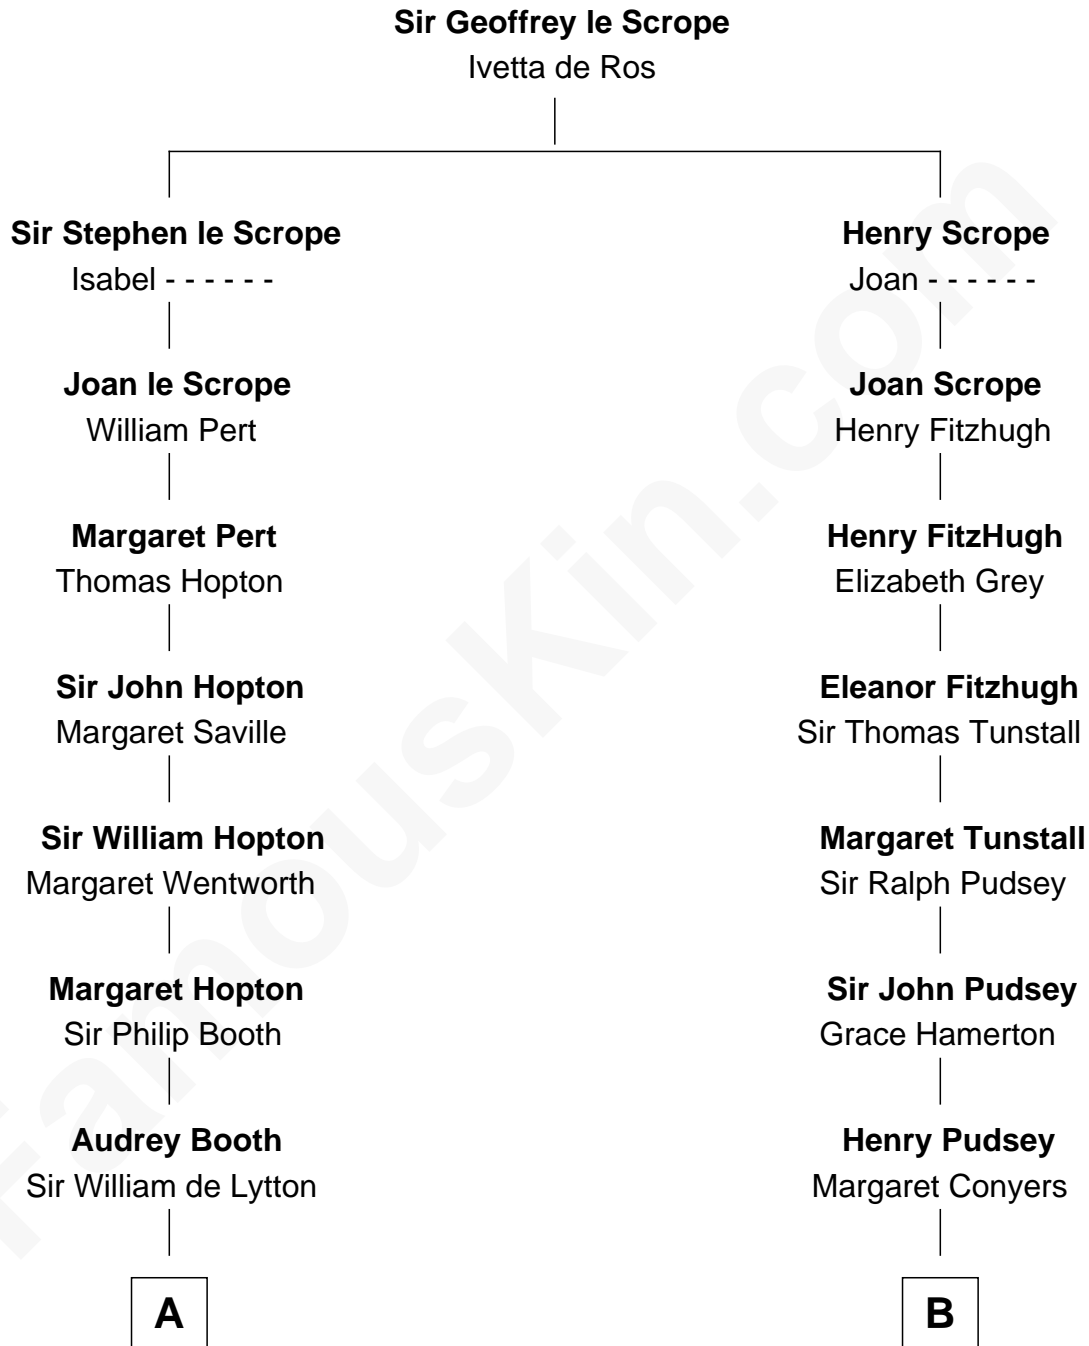

FamousKin.com

Relationship Chart of

Upton Sinclair

Pulitzer Prize Winning Novelist

20th cousin 1 time removed of

Thomas Hunt Morgan

Nobel Prize Winner in Physiology or Medicine

C

Sarah Skipwith Kennon

Arthur Sinclair

Arthur Sinclair

Lelia Imogen Dawley

Upton Beall Sinclair

Priscilla Augusta Harden

Upton Sinclair

Pulitzer Prize Novelist

D

Elizabeth Tayloe

Col. Edward Lloyd

Mary Tayloe Lloyd

Francis Scott Key

Elizabeth Phoebe Key

Charles Howard

Ellen Key Howard