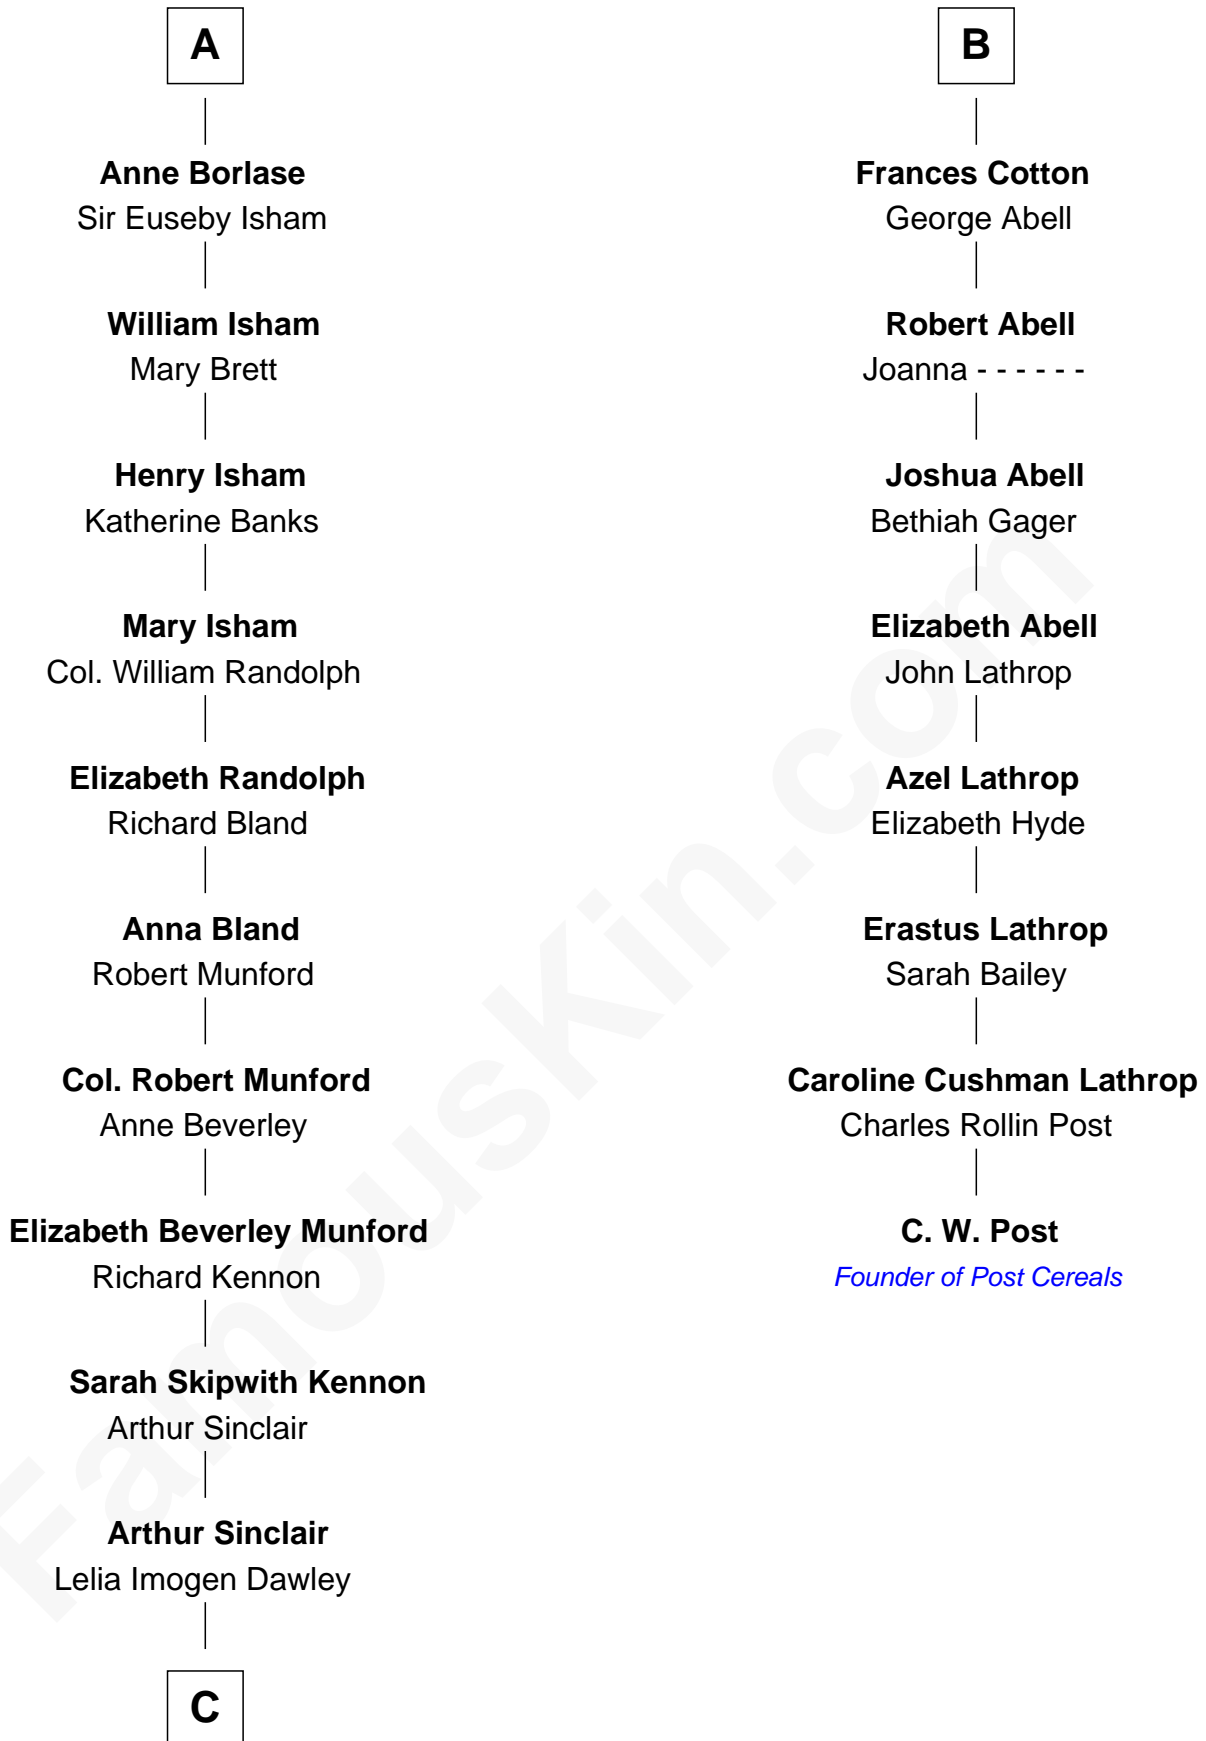

FamousKin.com

Relationship Chart of

Upton Sinclair

Pulitzer Prize Winning Novelist

14th cousin 4 times removed of

C. W. Post

Founder of Post Cereals

Sir Philip le Despencer

Cecily Mainwaring

John Cotton

Sir George Cotton

Mary Onley

Richard Cotton

Mary Mainwaring

B

C