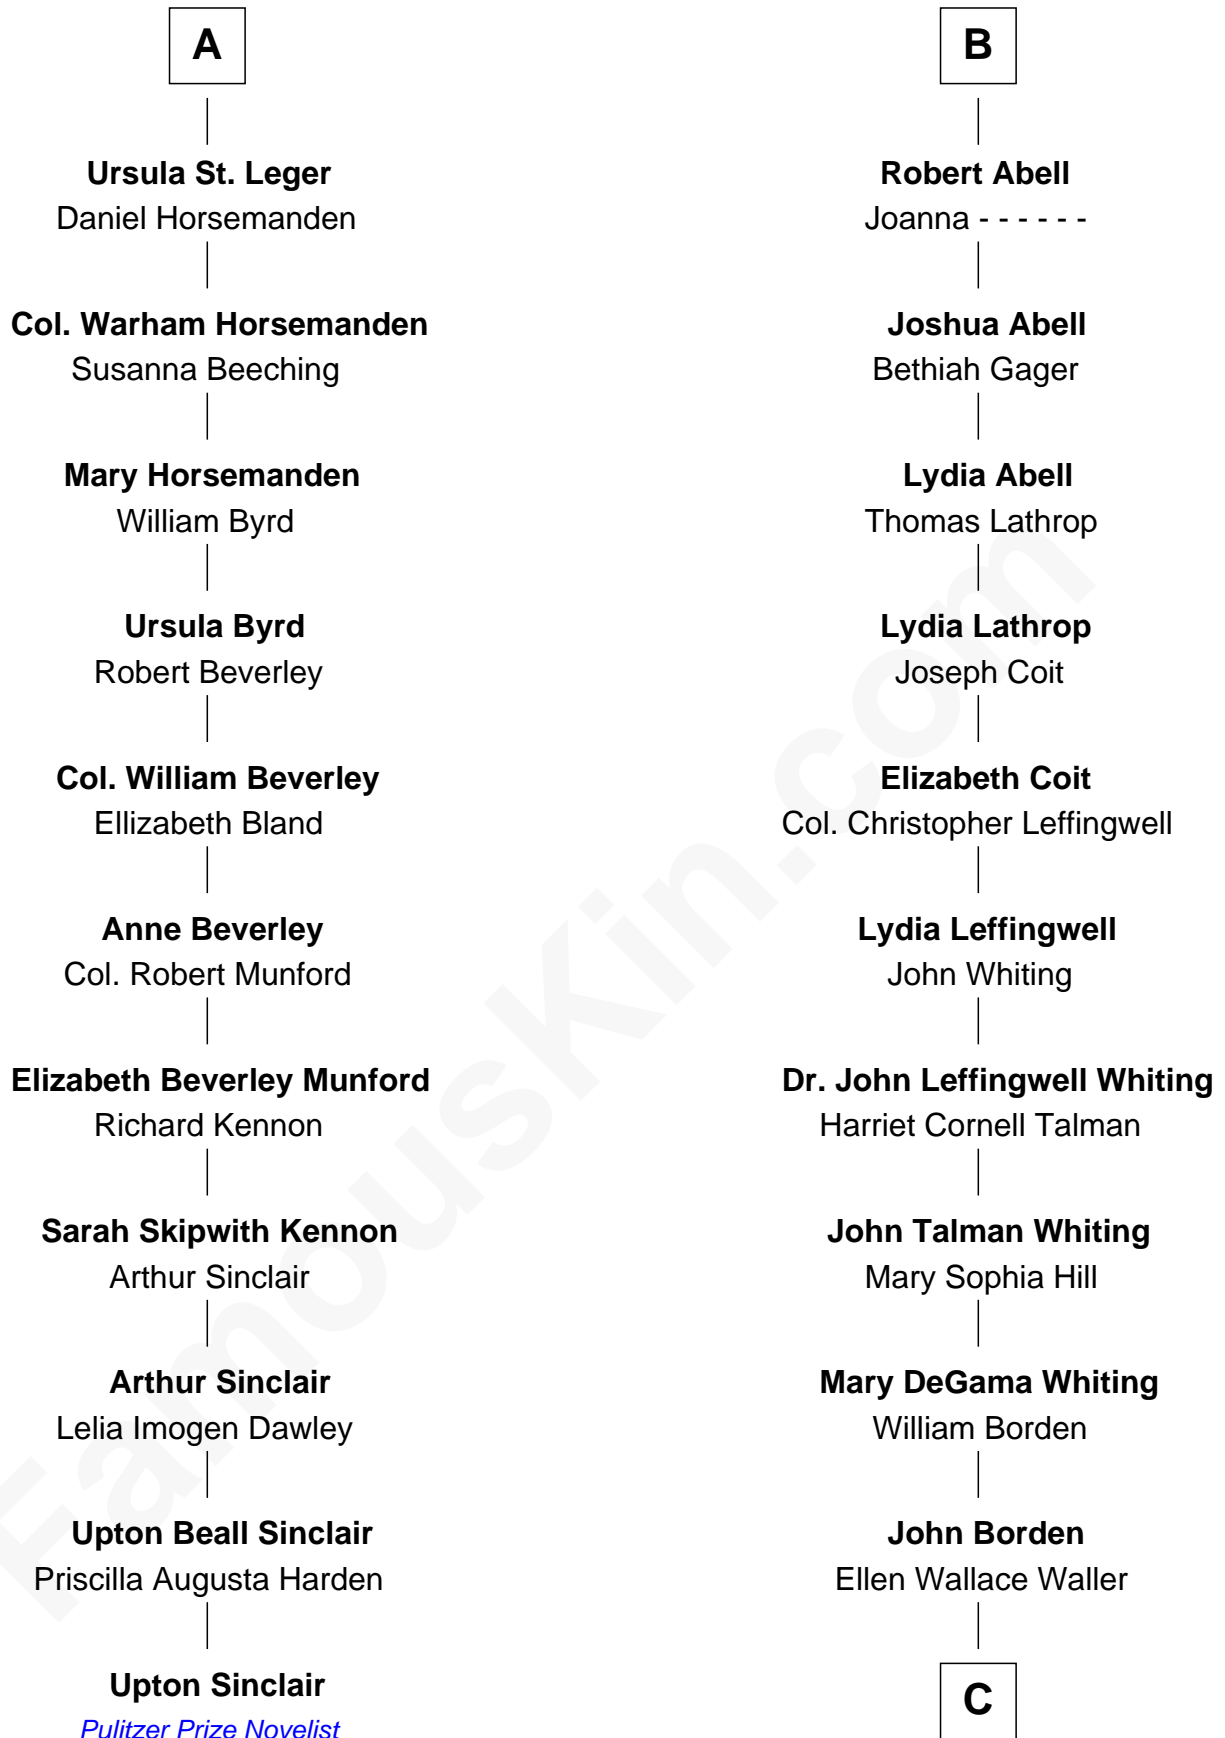

FamousKin.com

Relationship Chart of

Upton Sinclair

Pulitzer Prize Winning Novelist

17th cousin 1 time removed of

Adlai Stevenson III

U.S. Senator from Illinois

Sir Walter Devereux

George Neville

Ursula Neville

Sir Warham St. Leger

Sir Anthony St. Leger

Mary Scott

Sir Warham St. Leger

Mary Hayward

A

Sir Walter Devereux

Anne Ferrers

Elizabeth Devereux

Sir Richard Corbet

Sir Robert Corbet

Elizabeth Vernon

Dorothy Corbet

Sir Richard Mainwaring

Sir Arthur Mainwaring

Margaret Mainwaring

Mary Mainwaring

Richard Cotton

Frances Cotton

George Abell

B

C