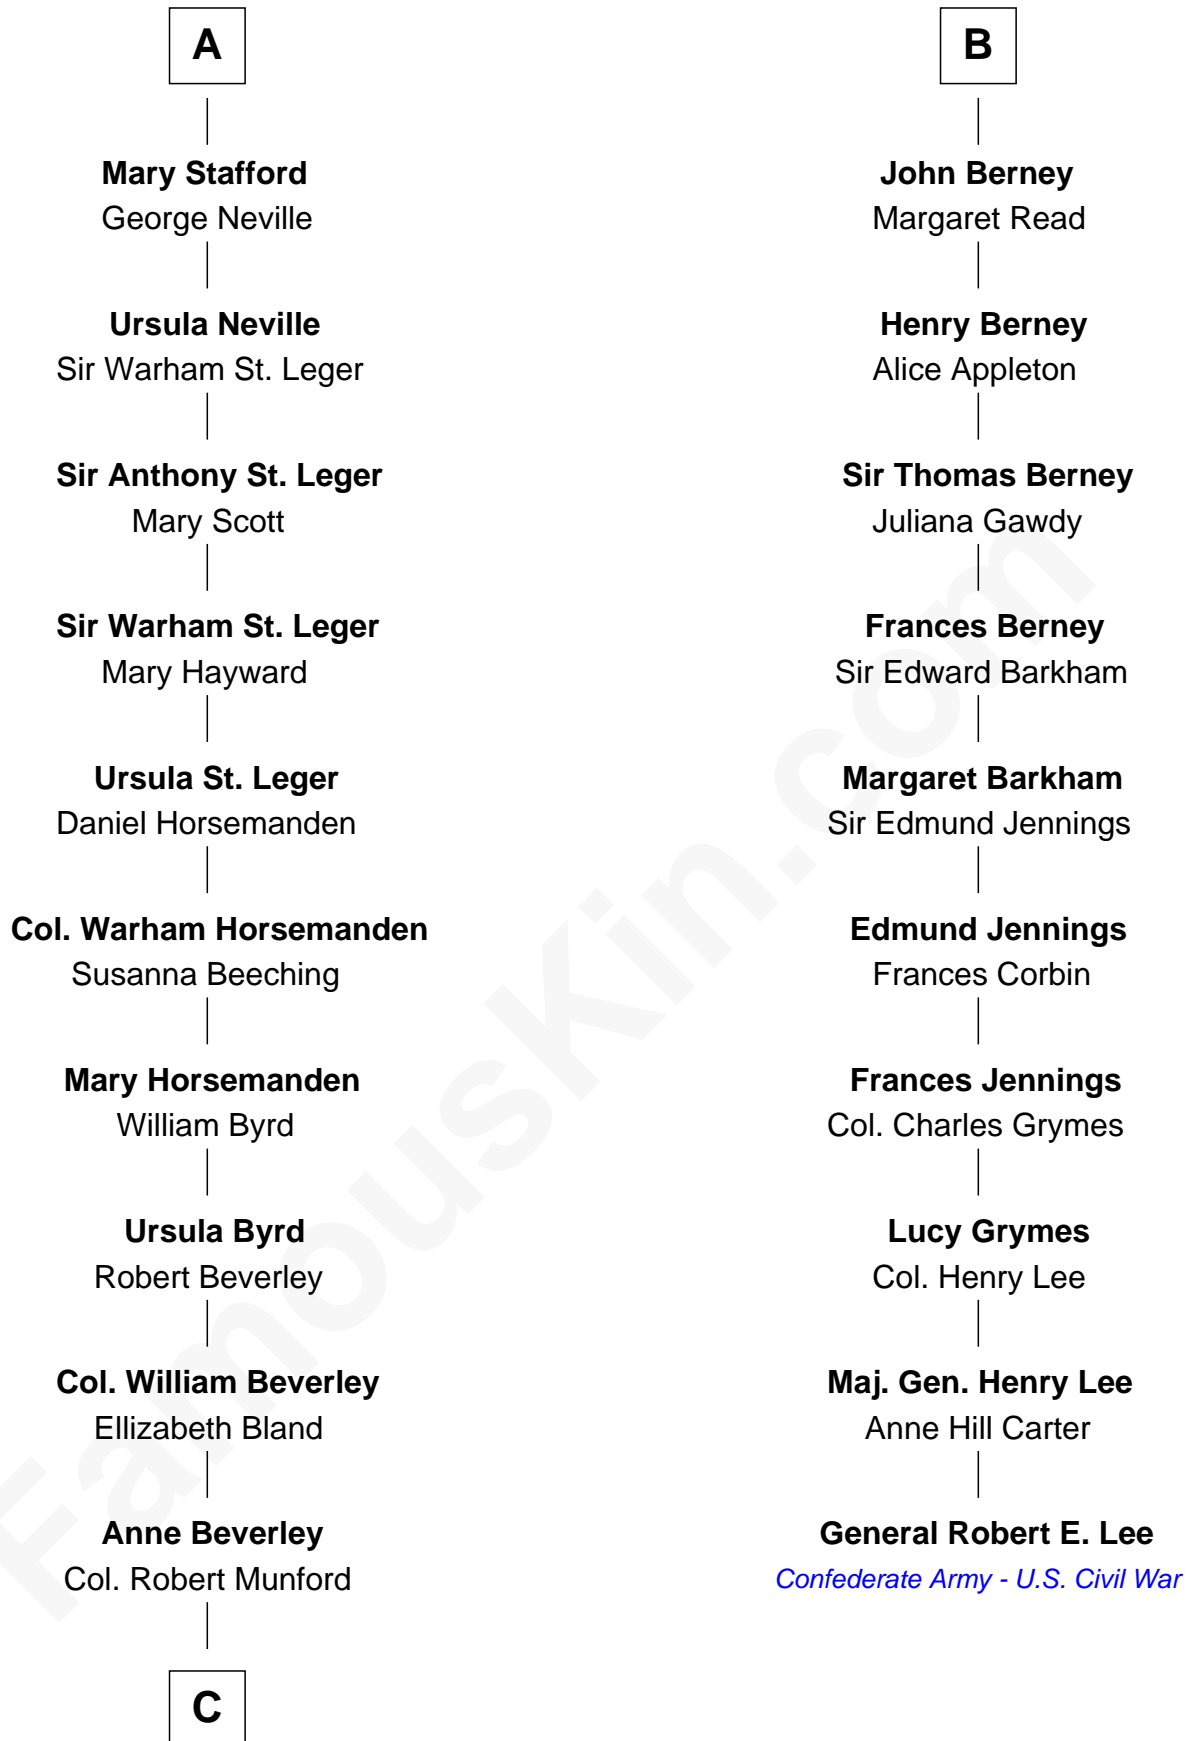

## Relationship Chart of

### Upton Sinclair

*Pulitzer Prize Winning Novelist*

16th cousin 5 times removed of

### General Robert E. Lee

*Confederate Army - U.S. Civil War*

**C**

—  
**Elizabeth Beverley Munford**

Richard Kennon

—  
**Sarah Skipwith Kennon**

Arthur Sinclair

—  
**Arthur Sinclair**