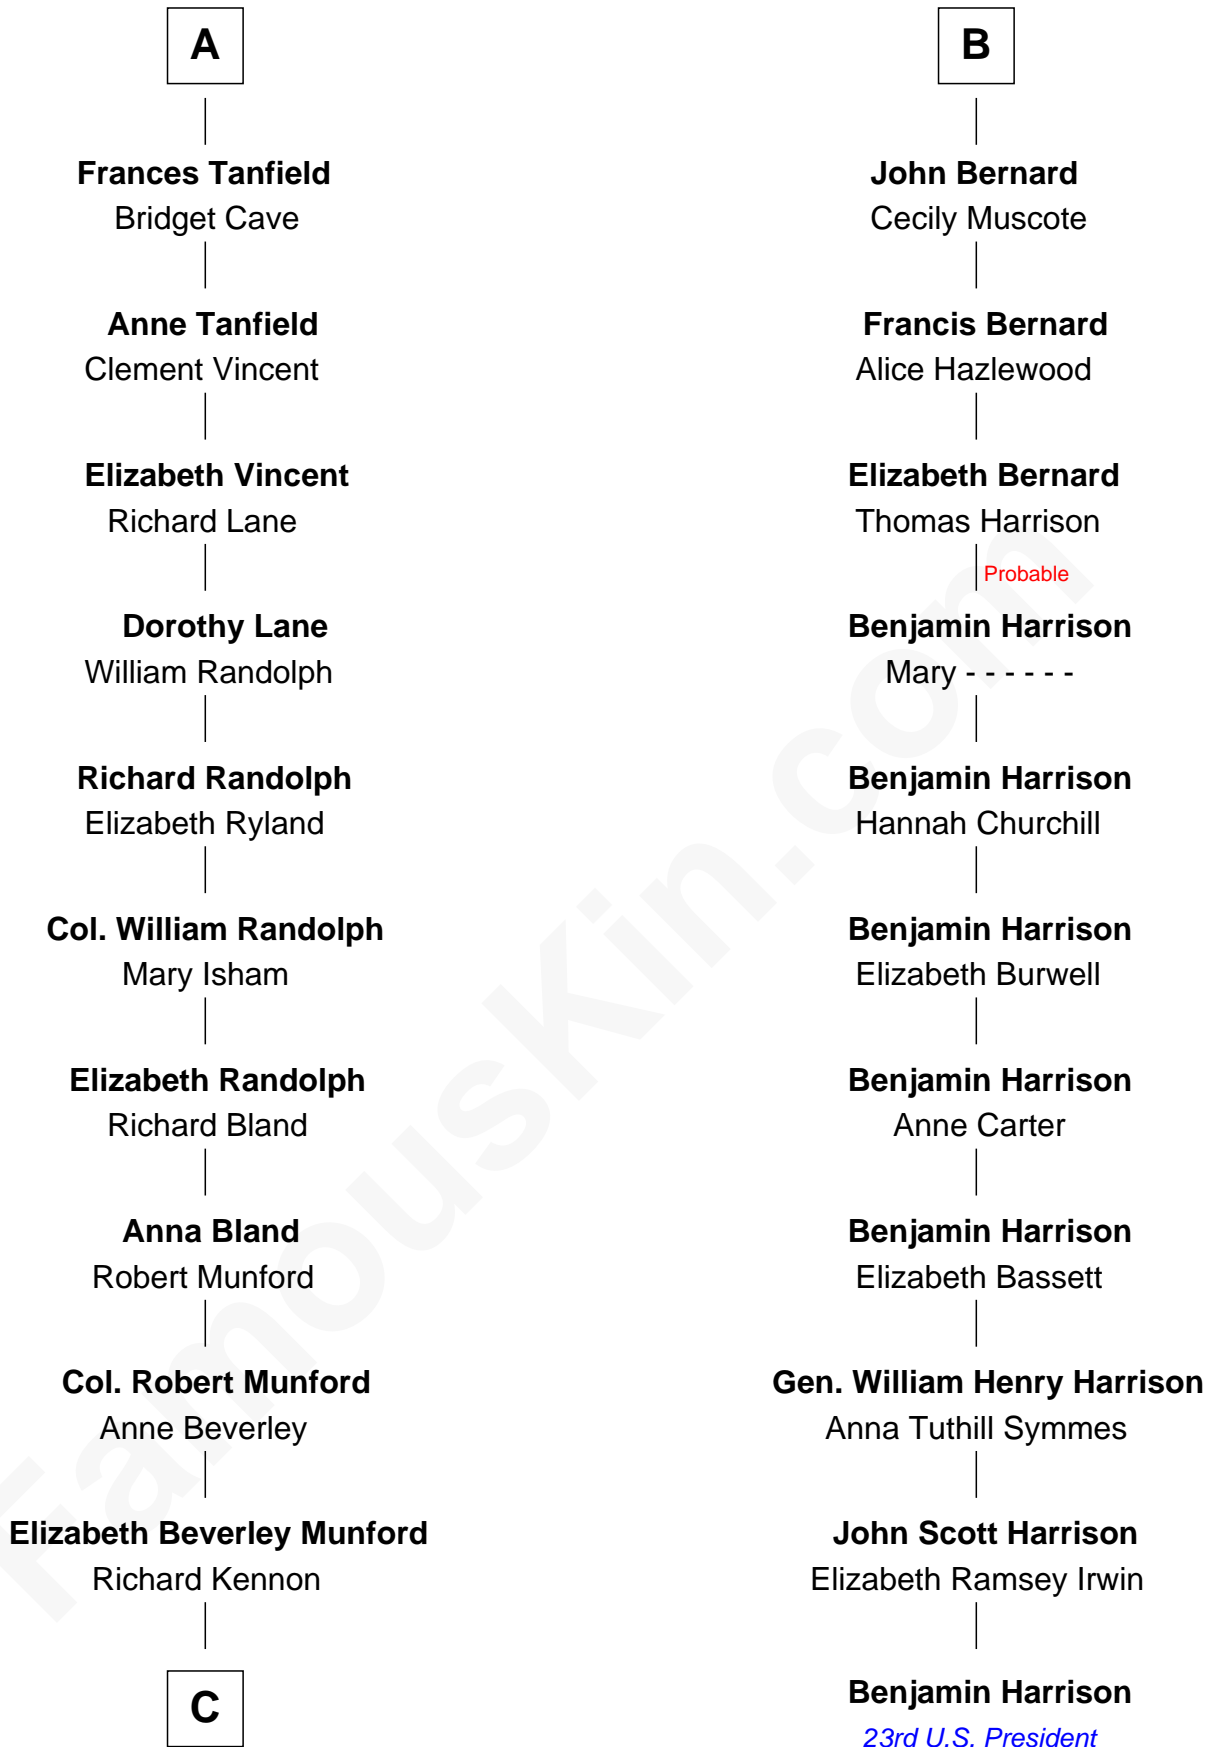

FamousKin.com

Relationship Chart of

Upton Sinclair

Pulitzer Prize Winning Novelist

17th cousin 3 times removed of

Benjamin Harrison

23rd U.S. President

Bartholomew de Badlesmere

Margaret de Clare

Elizabeth de Badlesmere

Sir William de Bohun

Elizabeth de Bohun

Sir Richard Fitzalan

Elizabeth Fitzalan

Sir Thomas Mowbray

Margaret Mowbray

Margery de Badlesmere

Sir William de Ros

Maud de Roos

John de Welles

Margery de Welles

Stephen le Scrope

John le Scrope

Elizabeth Chaworth

Elizabeth le Scrope

Sir Henry le Scrope

Margaret Scrope

John Bernard

John Bernard

Margaret Daundelyn

B

C