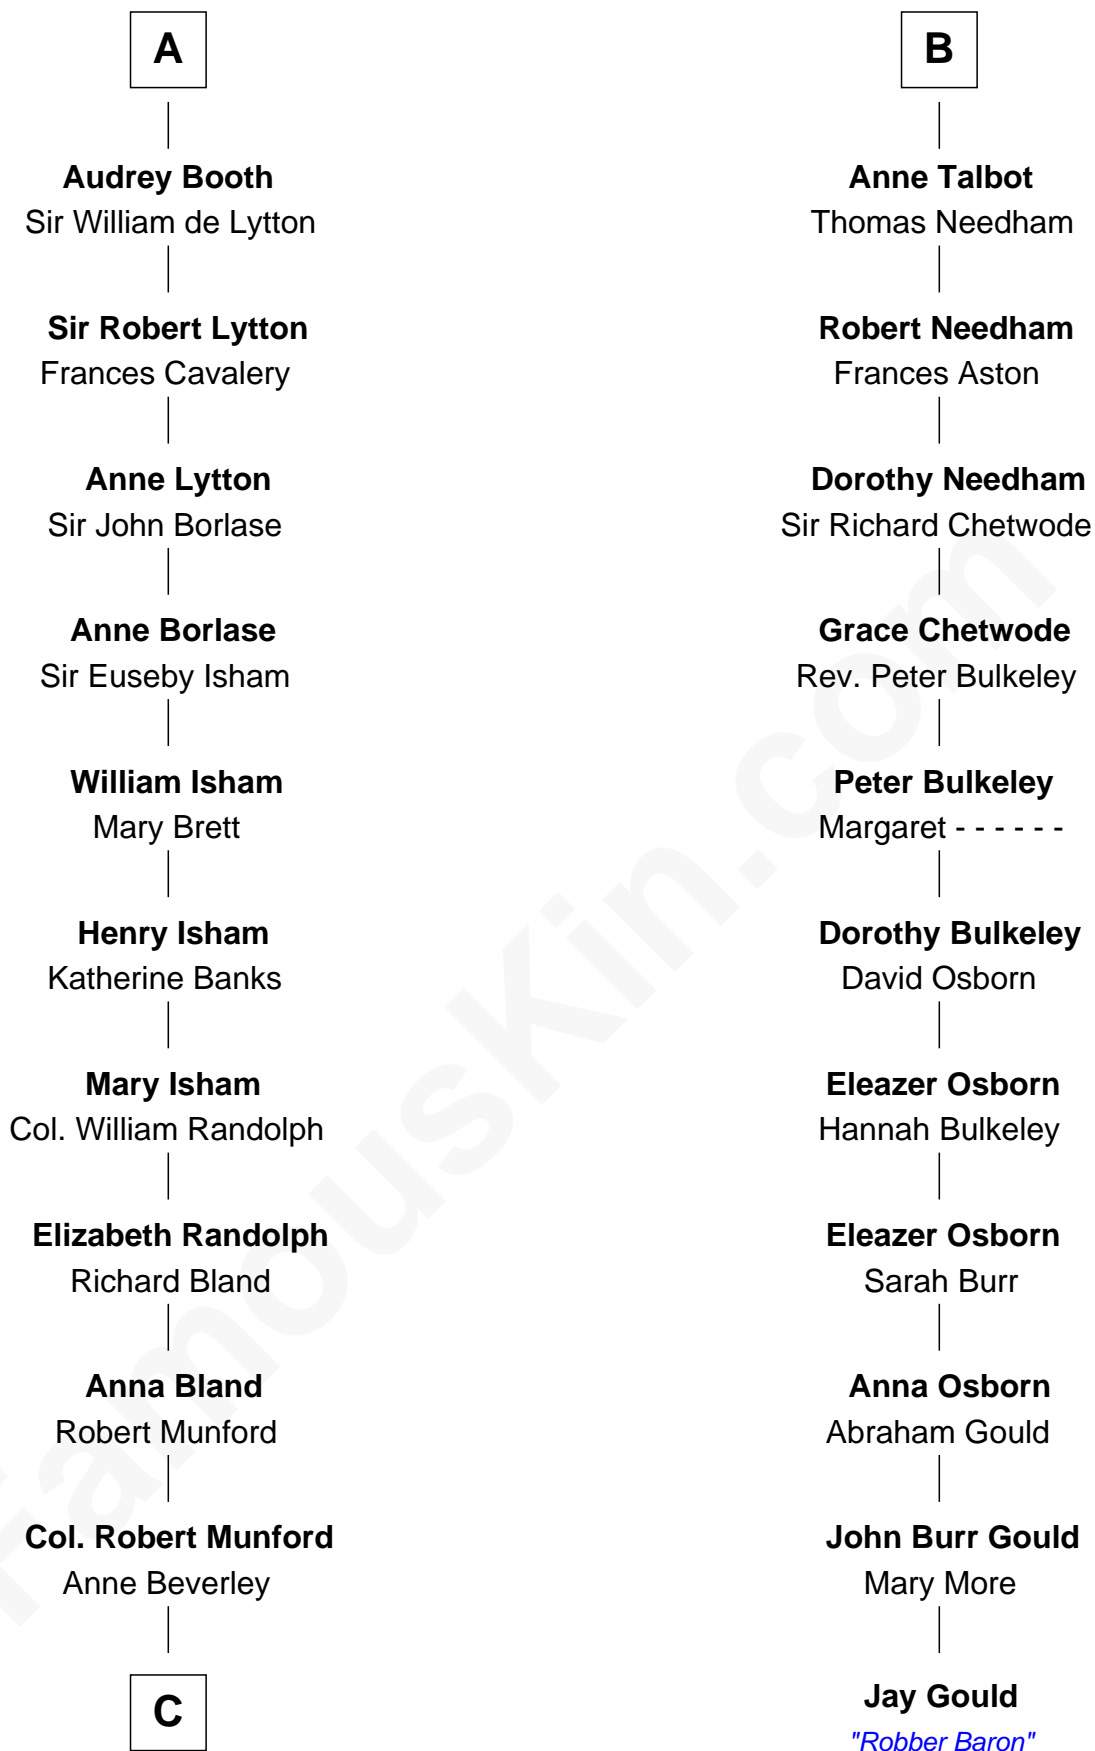

## Relationship Chart of

### Upton Sinclair

*Pulitzer Prize Winning Novelist*

17th cousin 4 times removed of

### Jay Gould

*American Railroad "Robber Baron"*

**C**

Elizabeth Beverley Munford

Richard Kennon

Sarah Skipwith Kennon

Arthur Sinclair

Arthur Sinclair