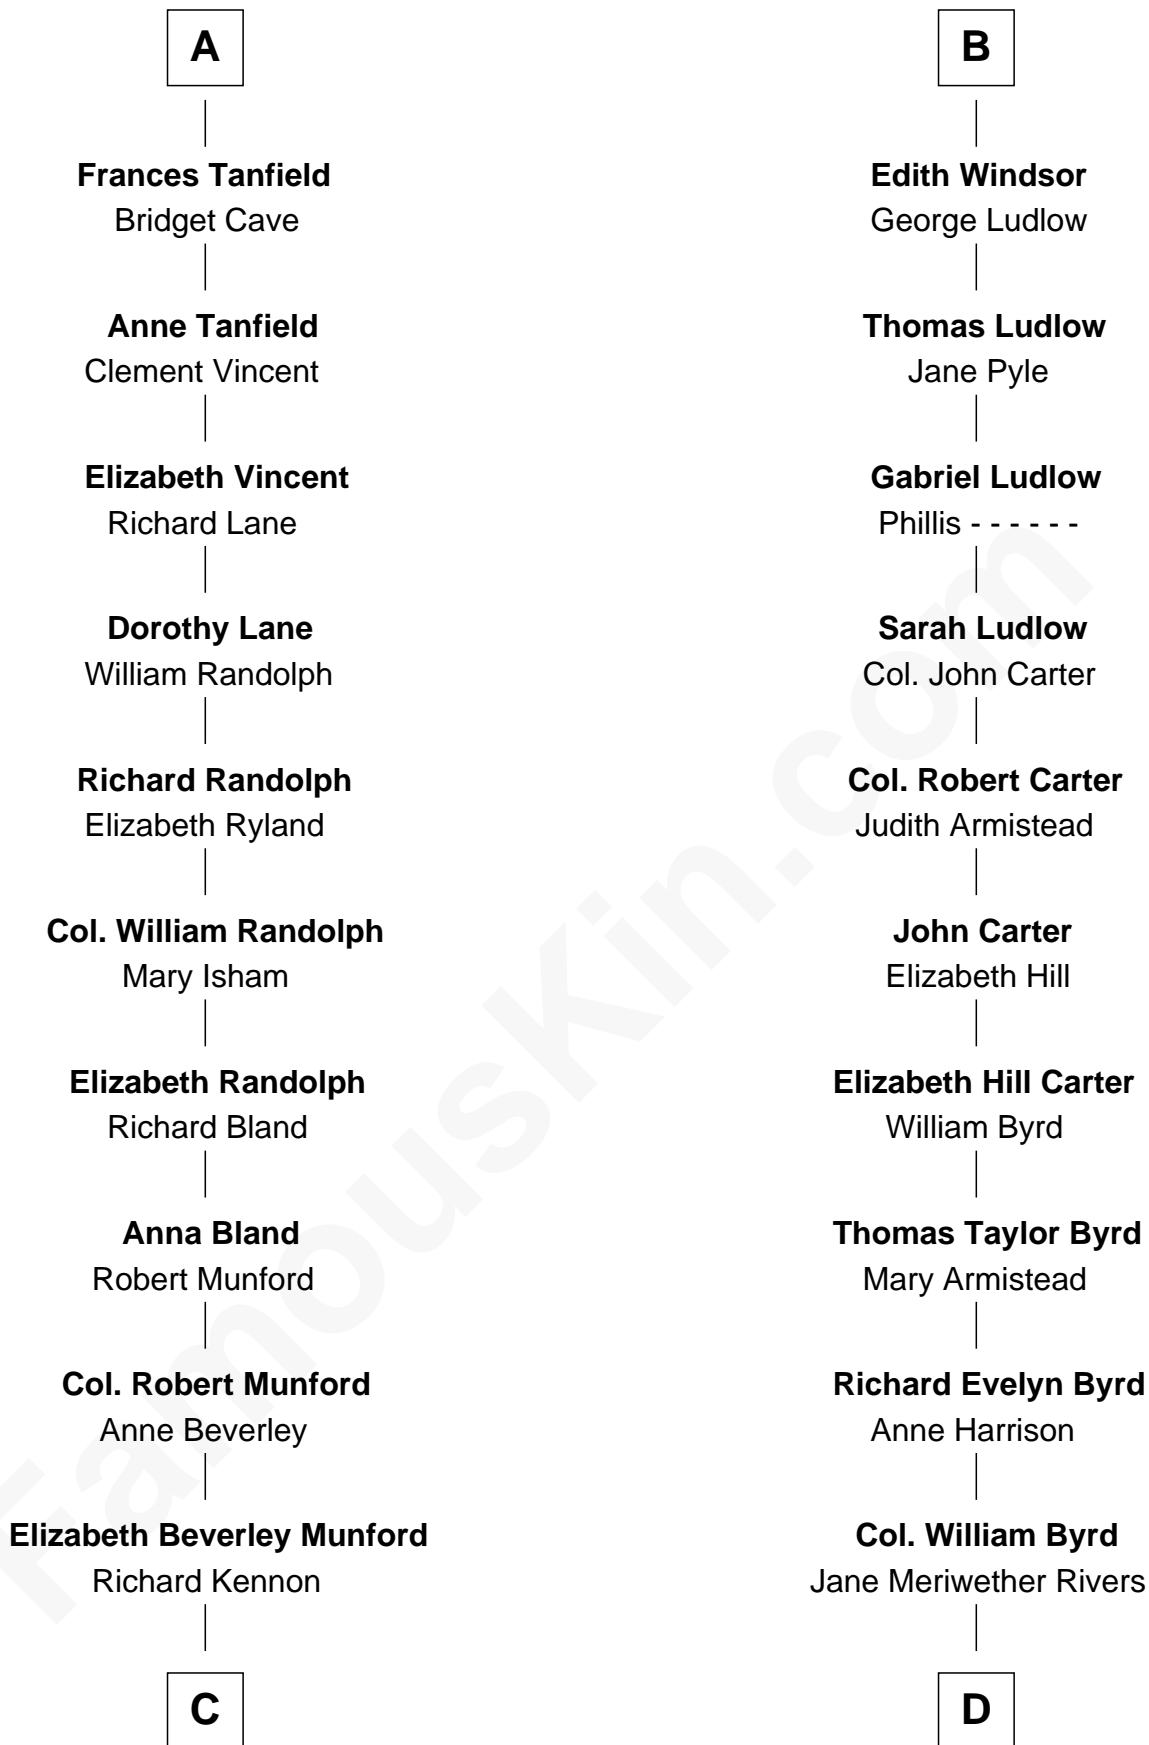

### Upton Sinclair

*Pulitzer Prize Winning Novelist*

18th cousin 2 times removed of

**Margaret Mowbray**  
Sir Robert Howard

**Katherine Howard**  
Sir Edward Neville

**Catherine Neville**  
Robert Tanfield

**William Tanfield**  
Elizabeth Stavelly

**A**

**Margaret de Bohun**  
Sir Hugh de Courtnay

**Elizabeth de Courtnay**  
Sir Andrew Luttrell

**Sir Hugh Luttrell**  
Catherine de Beaumont

**Elizabeth Luttrell**  
John Stratton

**Elizabeth Stratton**  
John Andrews

**Elizabeth Andrews**  
Sir Thomas de Windsor

**Sir Andrews de Windsor**  
Elizabeth Blount

**B**

FamousKin.com