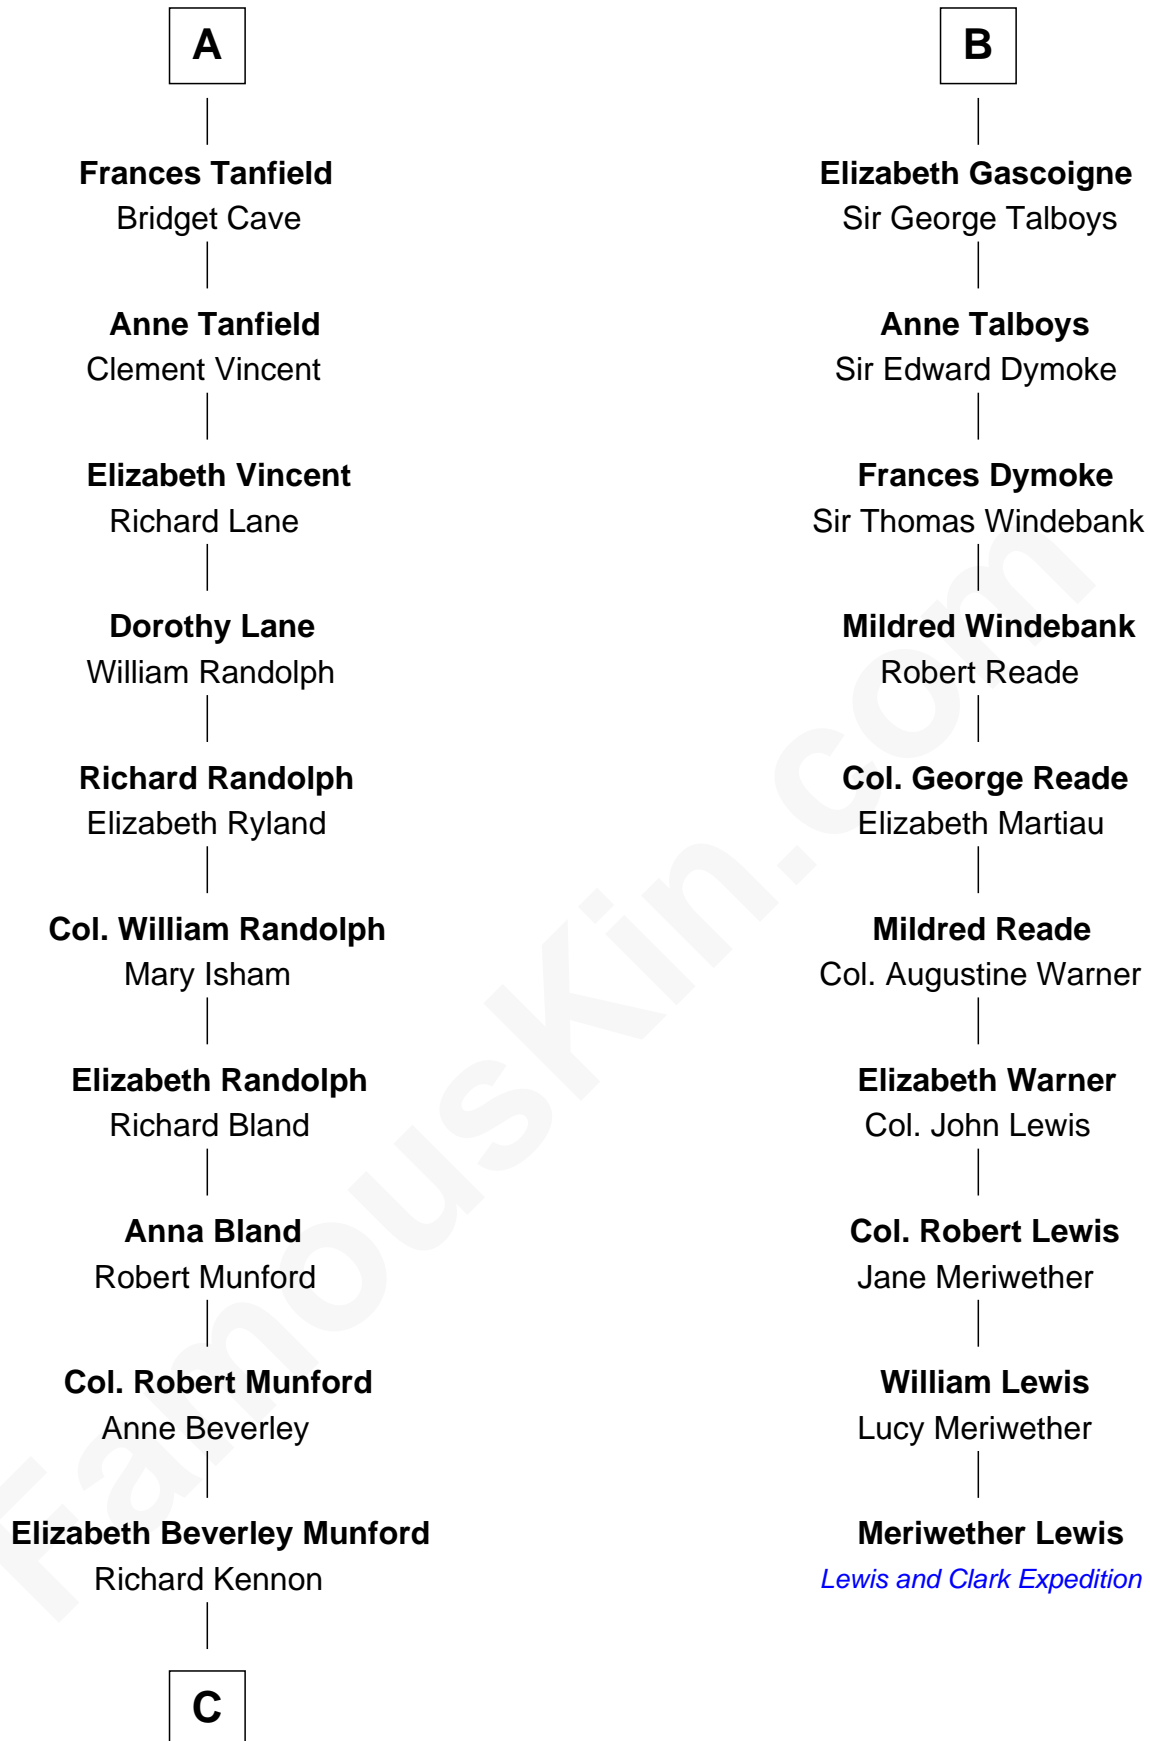

FamousKin.com

Relationship Chart of

Upton Sinclair

Pulitzer Prize Winning Novelist

16th cousin 4 times removed of

Meriwether Lewis

Lewis and Clark Expedition

King Philip IV of France

Edward II, King of England

Edward III, King of England

Philippa of Hainault

John of Gaunt

Katherine Roet

Joan Beaufort

Sir Ralph Neville

Eleanor Neville

Sir Henry Percy

Sir Henry Percy

Eleanor Poynings

Margaret Percy

Sir William Gascoigne

B

C

—
Sarah Skipwith Kennon