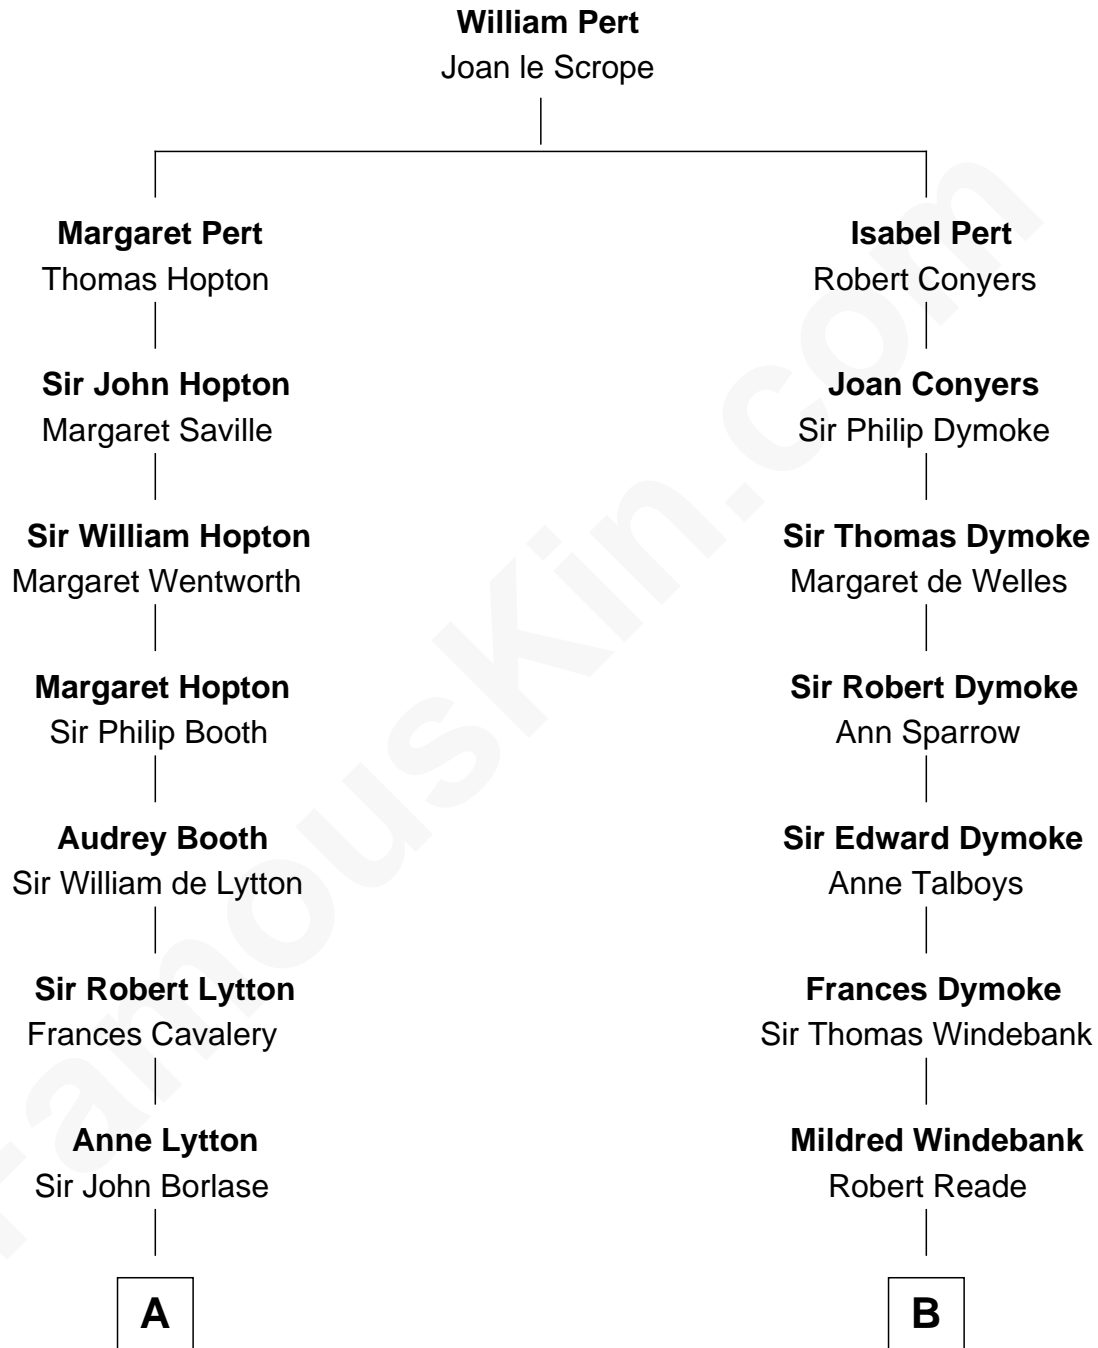

FamousKin.com

Relationship Chart of

Upton Sinclair

Pulitzer Prize Winning Novelist

12th cousin 6 times removed of

Meriwether Lewis

Lewis and Clark Expedition

C

Upton Beall Sinclair
Priscilla Augusta Harden

Upton Sinclair
Pulitzer Prize Novelist

FamousKin.com