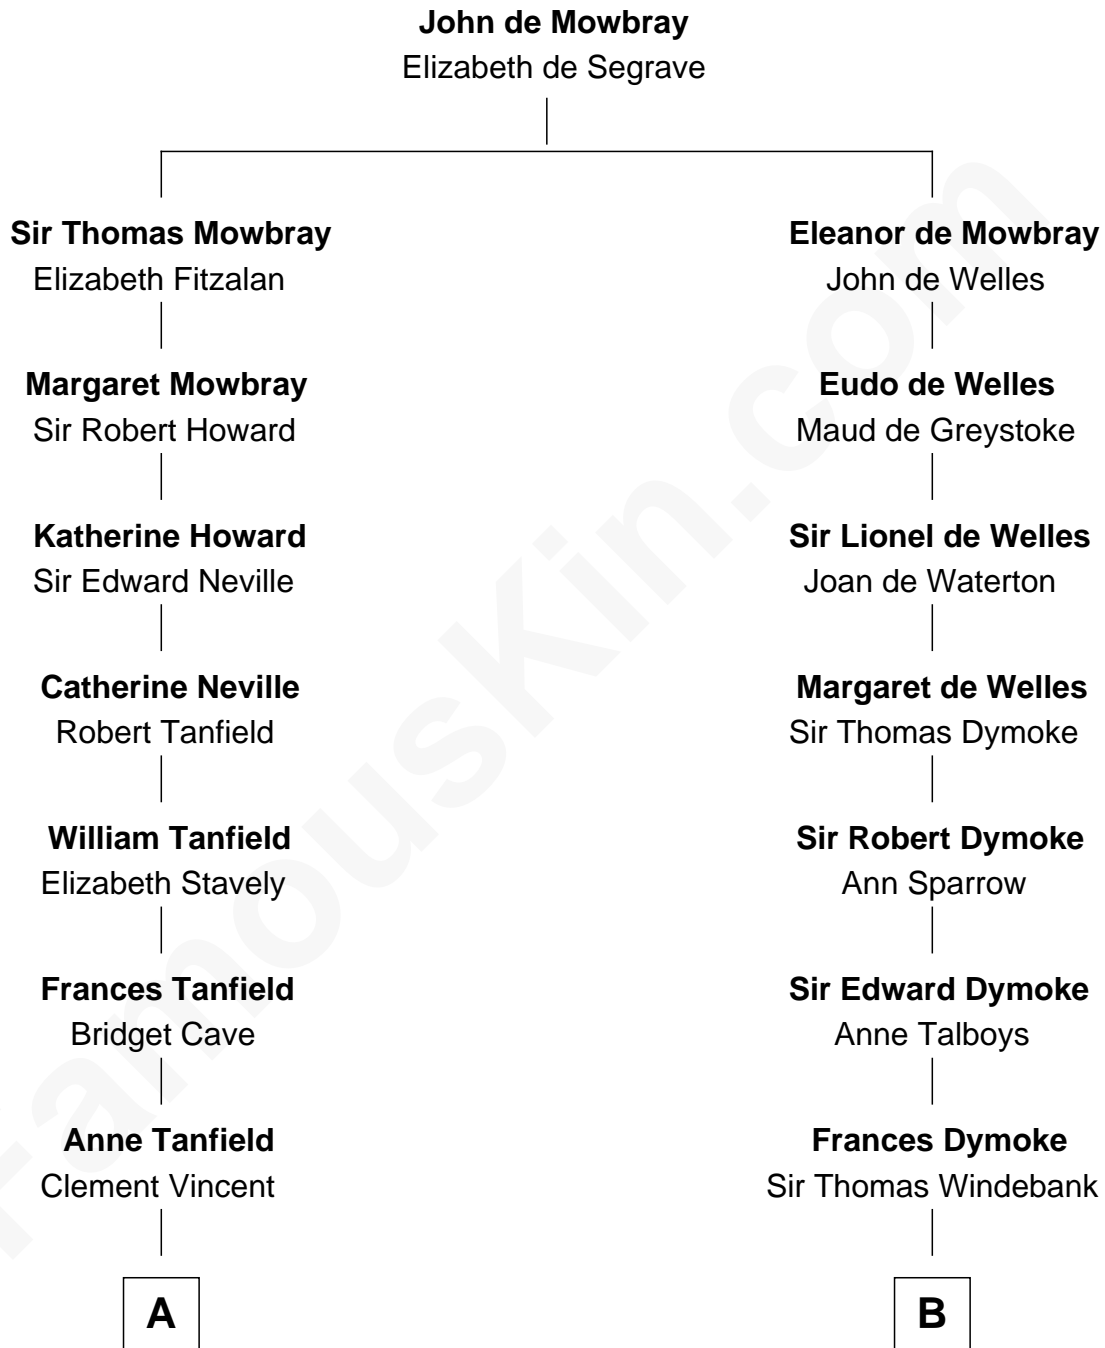

FamousKin.com

Relationship Chart of

Upton Sinclair

Pulitzer Prize Winning Novelist

13th cousin 5 times removed of

Meriwether Lewis

Lewis and Clark Expedition

C