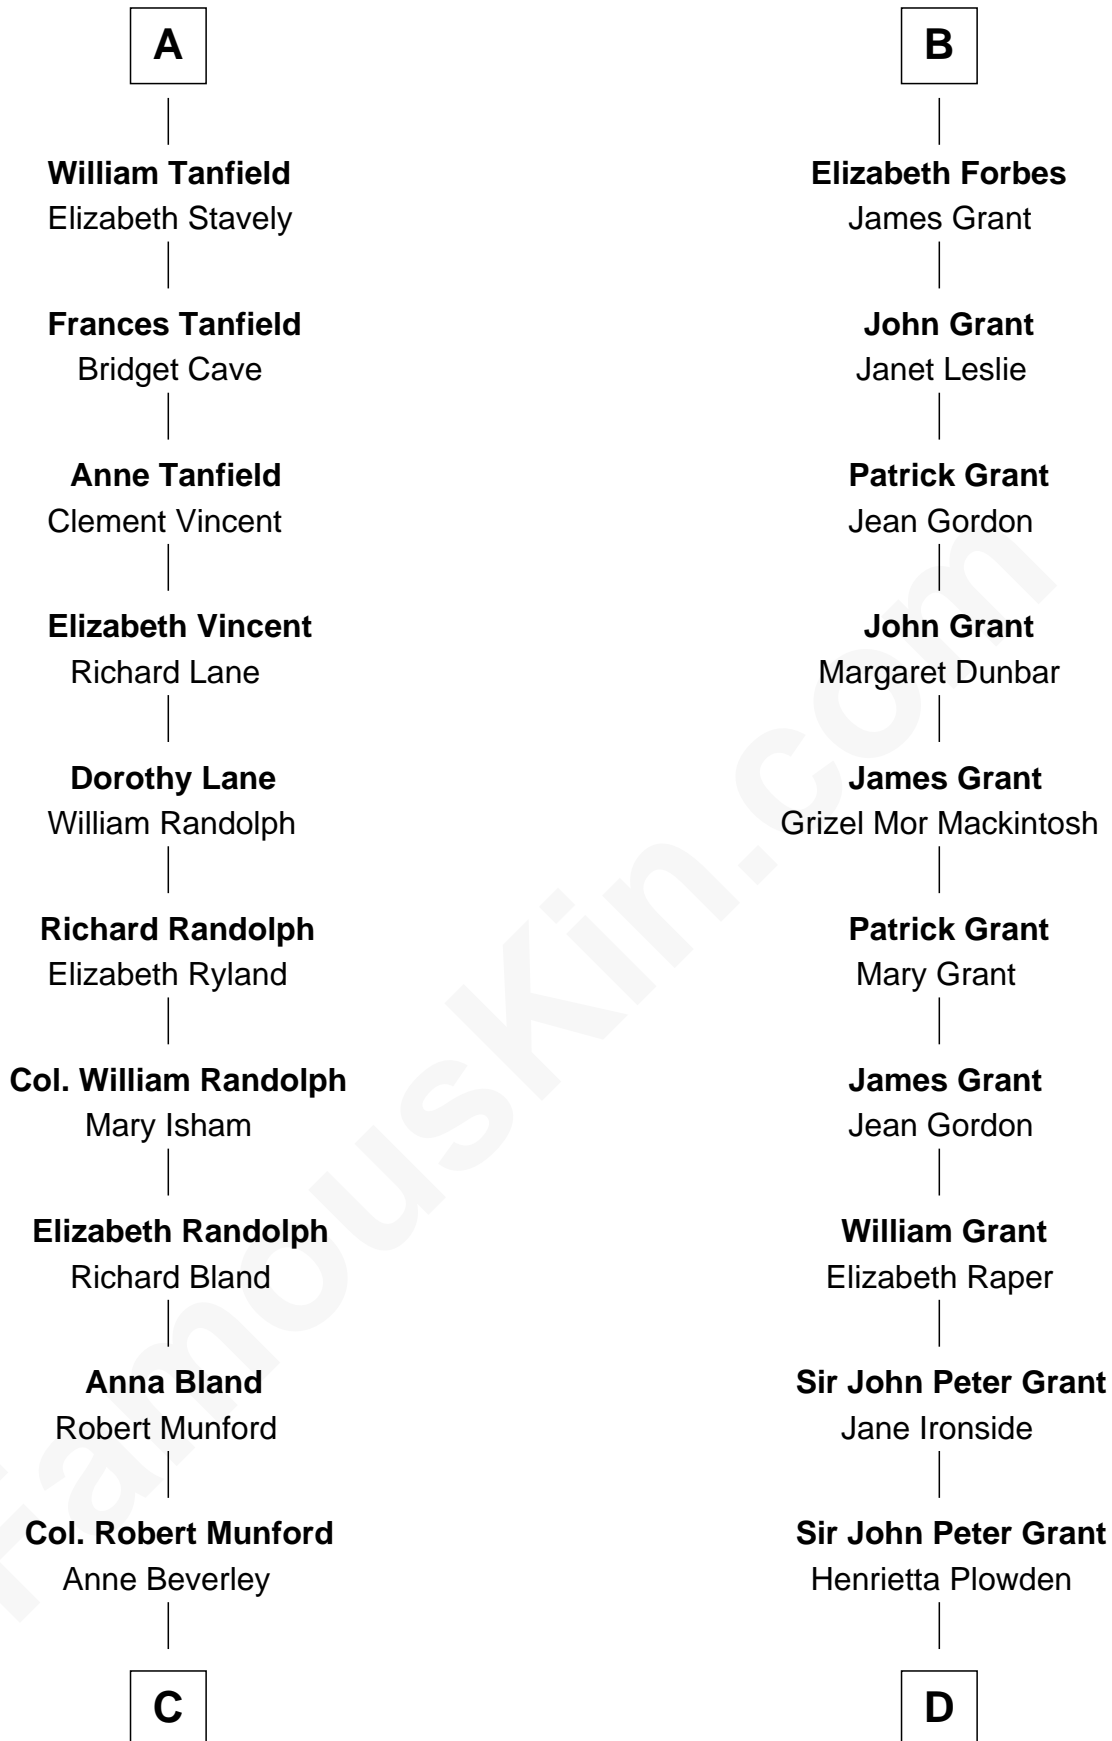

FamousKin.com

Relationship Chart of

Upton Sinclair

Pulitzer Prize Winning Novelist

18th cousin 3 times removed of

Lytton Strachey

Author and Co-Founder of Bloomsbury Group

Margaret of France
Edward I, King of England

Margaret Mowbray

Sir Robert Howard

Katherine Howard

Sir Edward Neville

Catherine Neville

Robert Tanfield

A

Edmund of Woodstock

Margaret Wake

Joan Plantagenet

Thomas Holand

Sir Thomas de Holand

Alice Fitzalan

Margaret de Holand

Sir John Beaufort

Joan Beaufort

Sir James Stewart

John Stewart

Margaret Douglas

Katherine Stewart

John Forbes

B

FamousKin.com