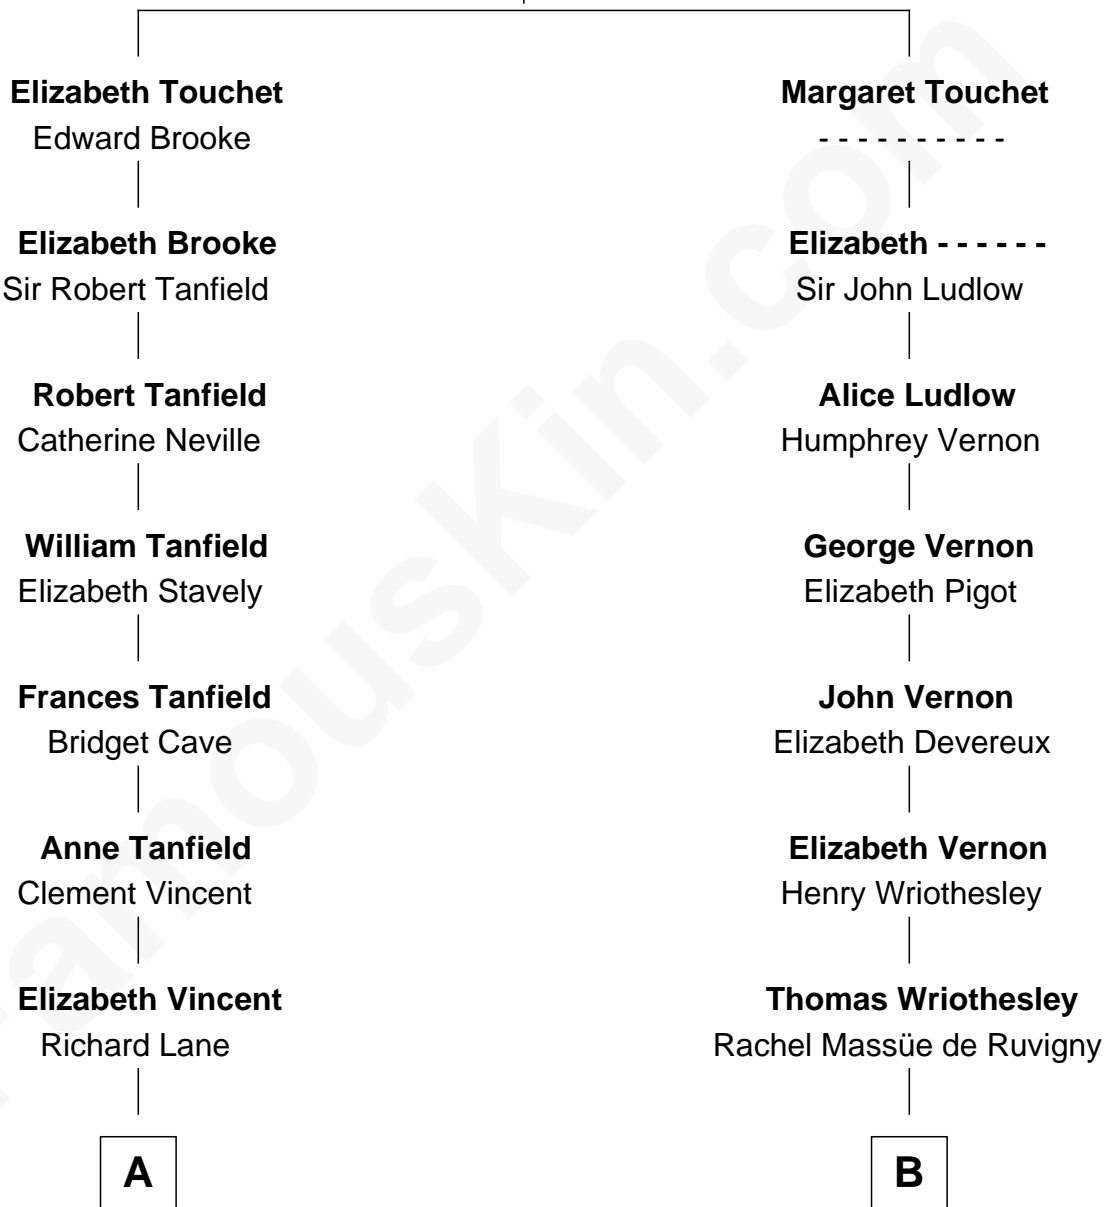

# FamousKin.com Relationship Chart of

**Upton Sinclair**

*Pulitzer Prize Winning Novelist*

17th cousin of

**Sarah Ferguson**

*Duchess of York*

**James Touchet**  
Eleanor de Holland

Sarah Ferguson photo by [Norbert Aepli](#) (CC BY 3.0)