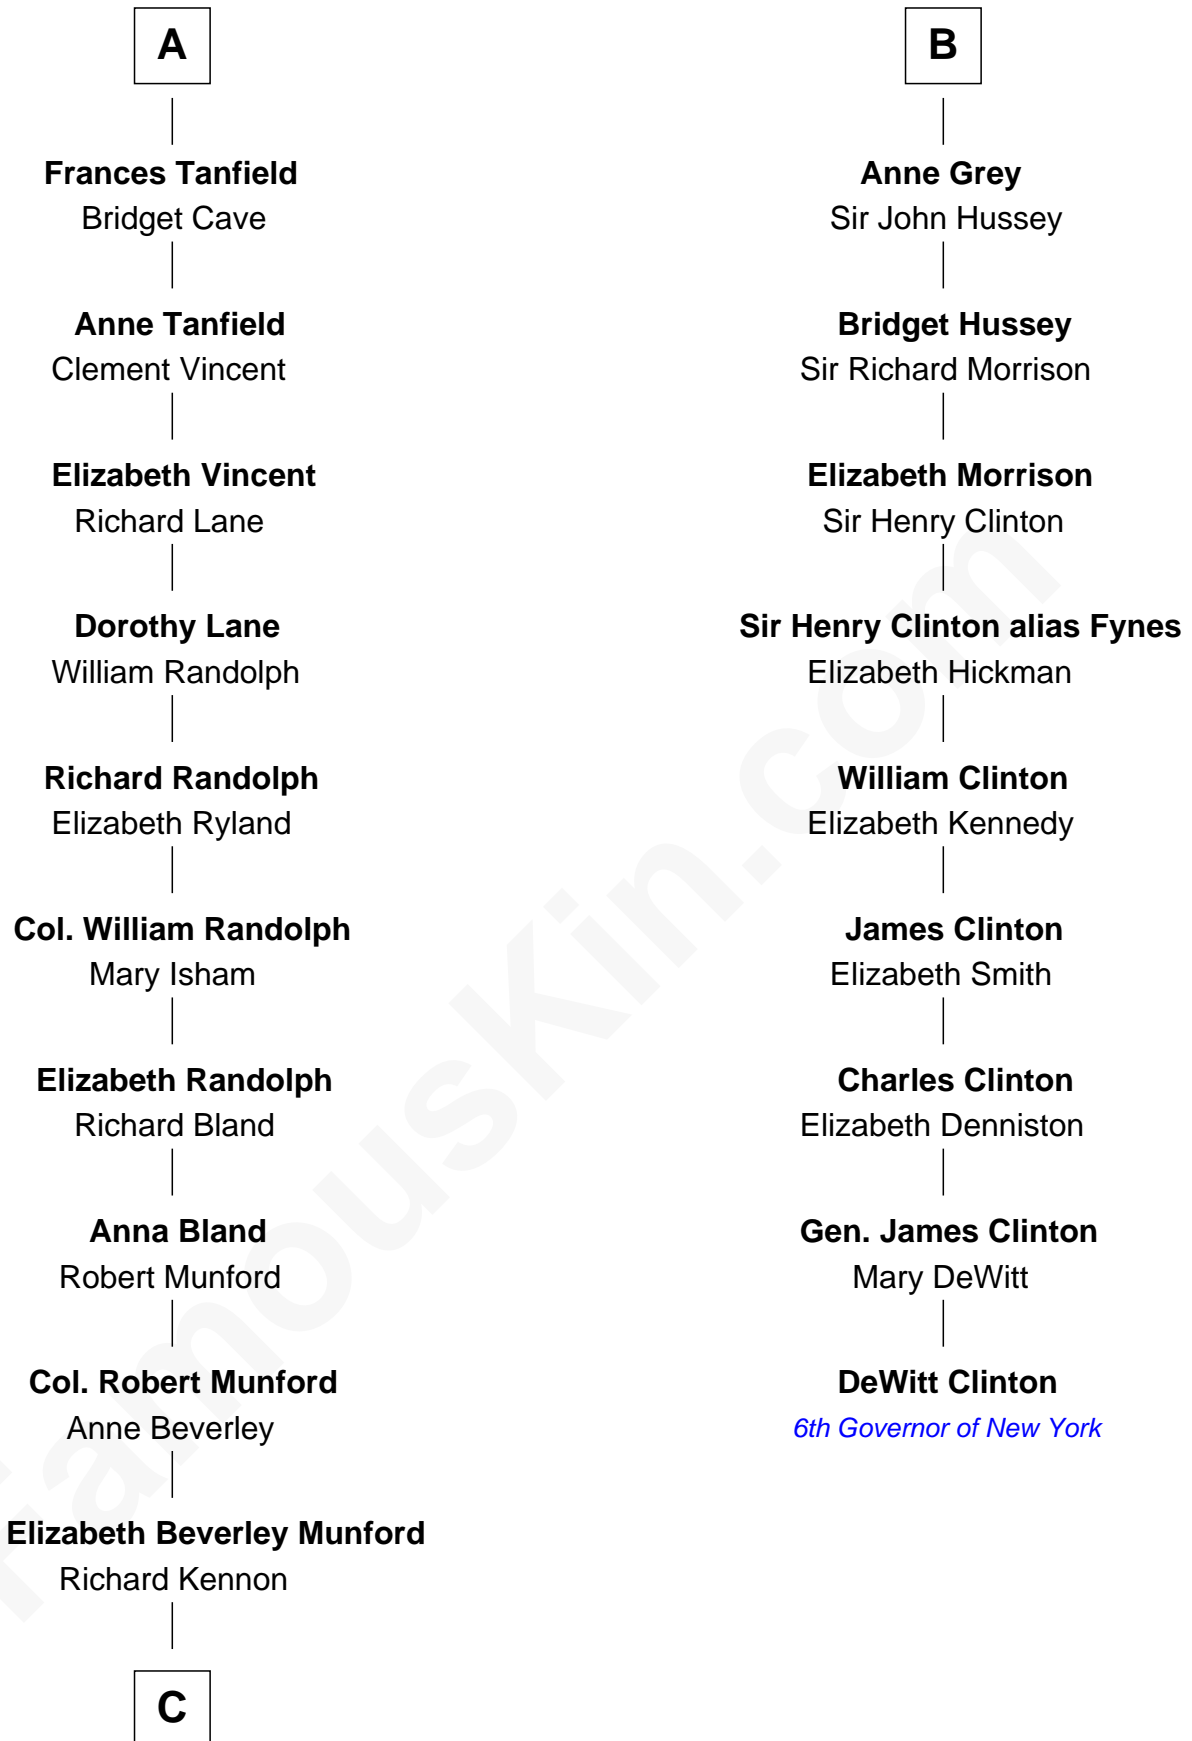

FamousKin.com

Relationship Chart of

Upton Sinclair

Pulitzer Prize Winning Novelist

15th cousin 5 times removed of

DeWitt Clinton

6th Governor of New York

Robert de Neville

Sir Henry Percy

Eleanor Neville

Katherine Percy

Sir Edmund Grey

George Grey

Catherine Herbert

B

C