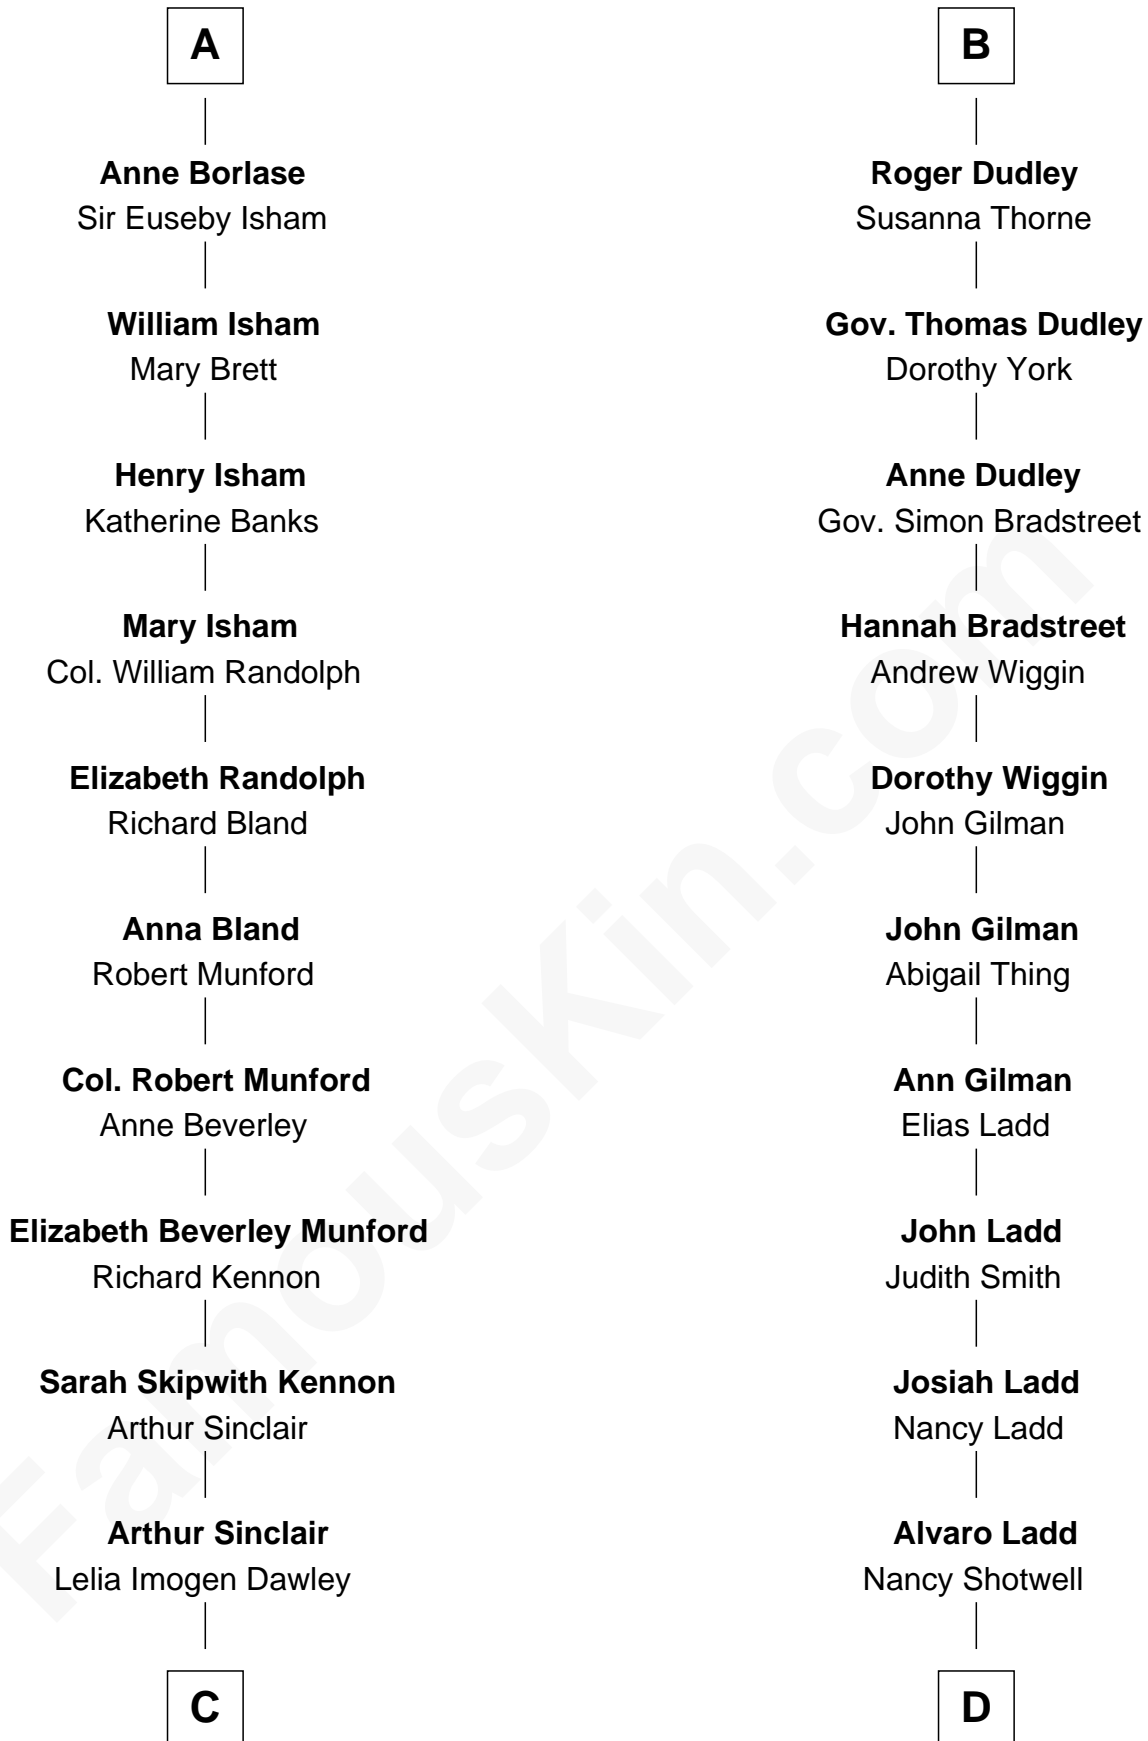

FamousKin.com

Relationship Chart of

Upton Sinclair

Pulitzer Prize Winning Novelist

18th cousin 1 time removed of

Alan Ladd

Movie Actor

Sir Philip le Despencer

Elizabeth - - - - -

Sir Philip le Despencer

Elizabeth de Tibetot

Margery Despencer

Sir Roger Wentworth

Margaret Wentworth

Sir William Hopton

Margaret Hopton

Alice le Despenser

Sir John Sutton

Sir John Sutton

Constance Blount

Sir John Sutton

Elizabeth Berkeley

Sir Edmund Sutton

Joyce Tiptoft

Sir Edward Sutton

Cecily Willoughby

Sir John Sutton

Cecily Grey

Sir Henry Dudley

- - - - - Ashton

Probable

B