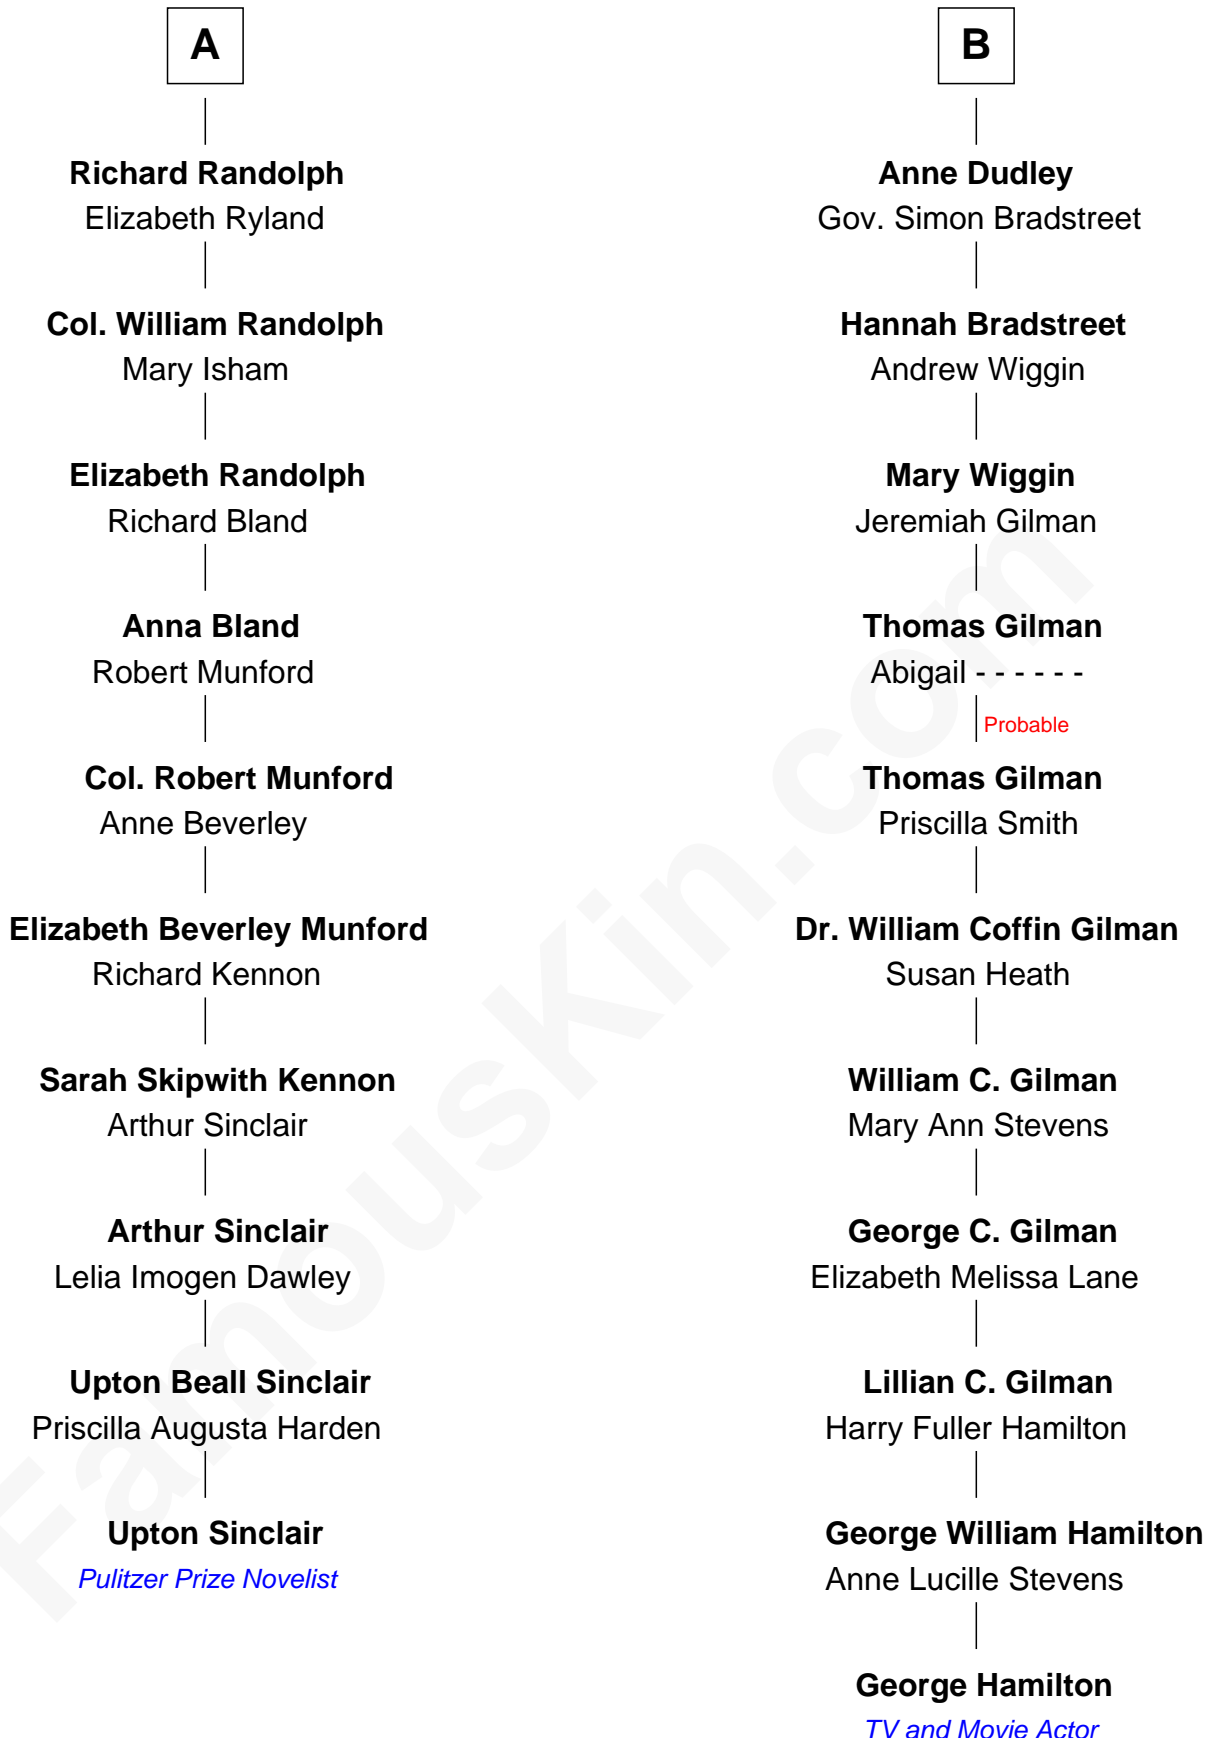

FamousKin.com

Relationship Chart of

Upton Sinclair

Pulitzer Prize Winning Novelist

16th cousin 1 time removed of

George Hamilton
TV and Movie Actor

Sir Ralph Neville
Joan Beaufort

Sir Edward Neville
Katherine Howard

Catherine Neville
Robert Tanfield

William Tanfield
Elizabeth Stavely

Frances Tanfield
Bridget Cave

Anne Tanfield
Clement Vincent

Elizabeth Vincent
Richard Lane

Dorothy Lane
William Randolph

A

Katherine Neville
Sir Thomas Strangeways

Joan Strangeways
Sir William Willoughby

Cecily Willoughby
Sir Edward Sutton

Sir John Sutton
Cecily Grey

Sir Henry Dudley
----- Ashton

Probable

Roger Dudley
Susanna Thorne

Gov. Thomas Dudley
Dorothy York

B

George Hamilton photo by [Angela George](#) [\(CC BY-SA 3.0\)](#)