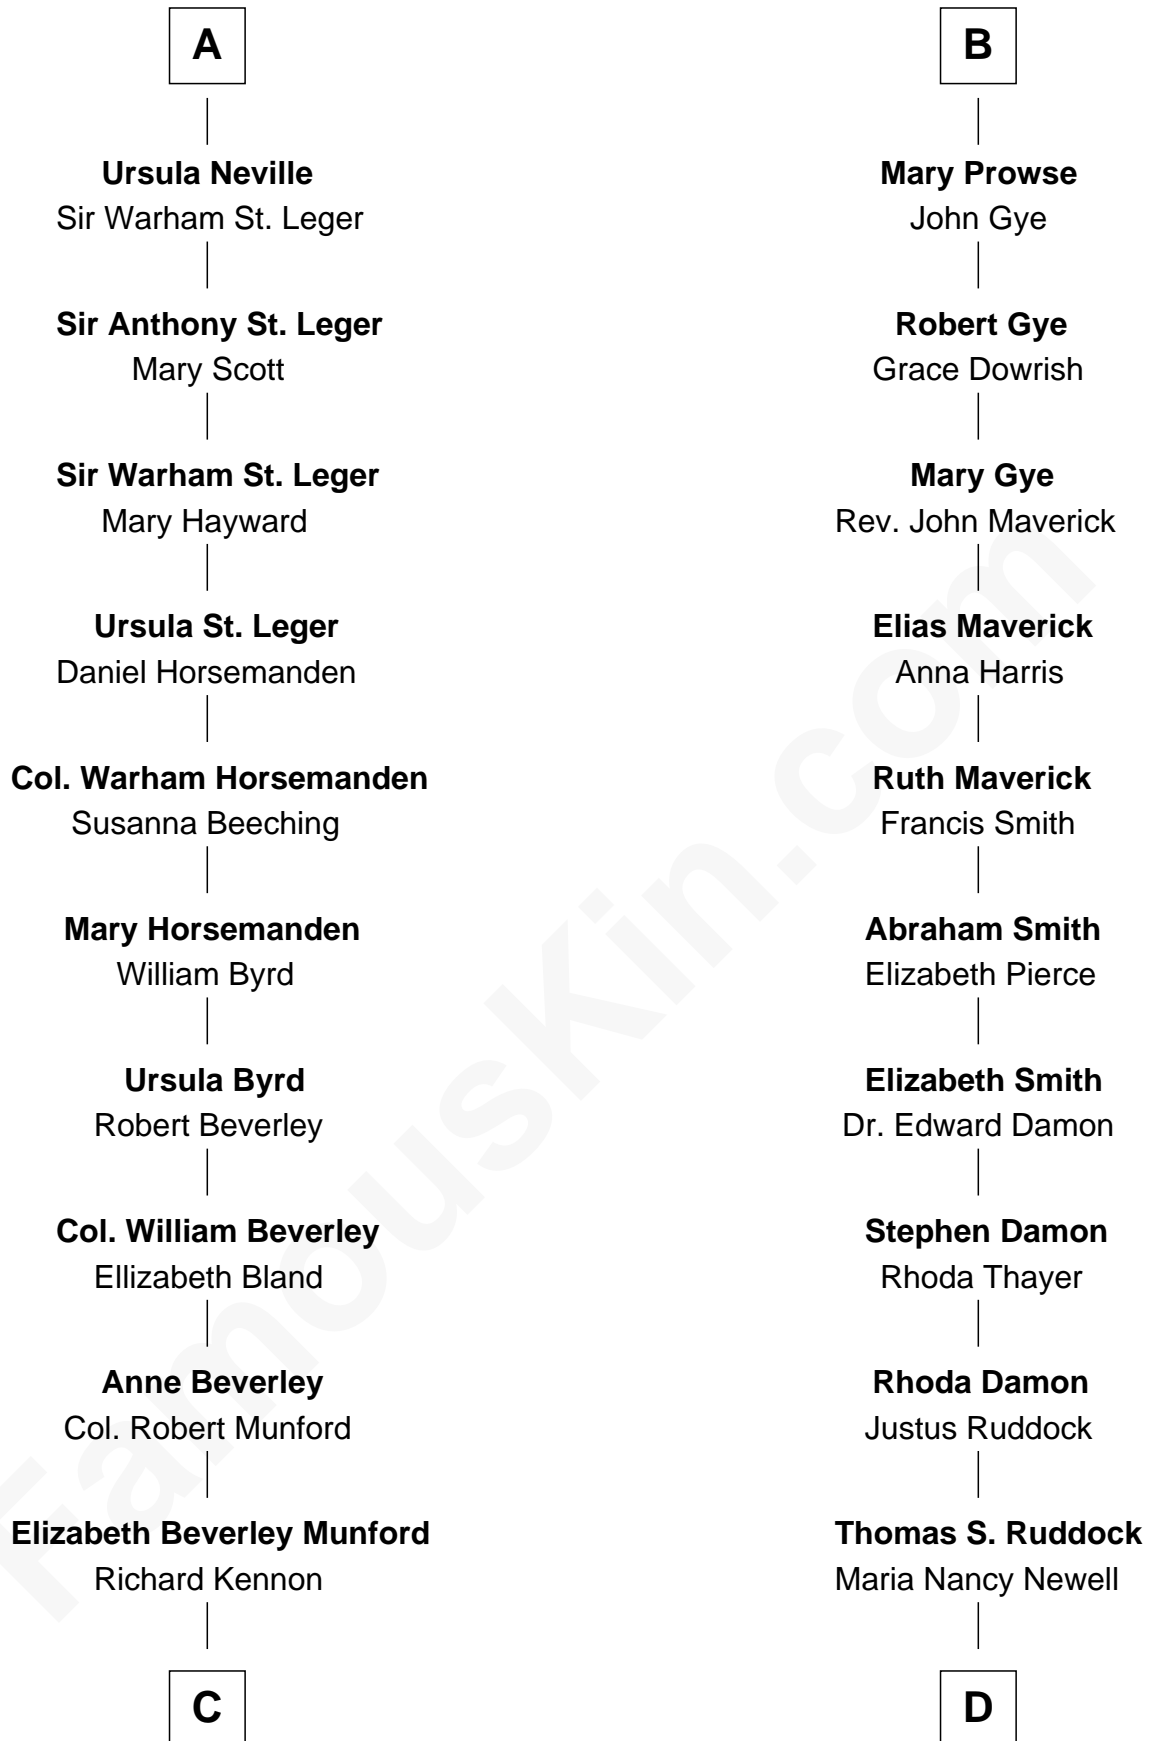

FamousKin.com Relationship Chart of

Upton Sinclair

Pulitzer Prize Winning Novelist

20th cousin of

Sarah Palin

9th Governor of Alaska

Sir Maurice de Berkeley

Eve la Zouche

John Maltravers

Sir John Maltravers

Gwenthin - - - - -

Eleanor Maltravers

John Fitzalan

Joan Fitzalan

Sir William Echyngham

Joan Echyngham

Sir John Bayntun

Henry Bayntun

- - - - -

Jane Bayntun

Thomas Prowse

B

C

Sarah Skipwith Kennon