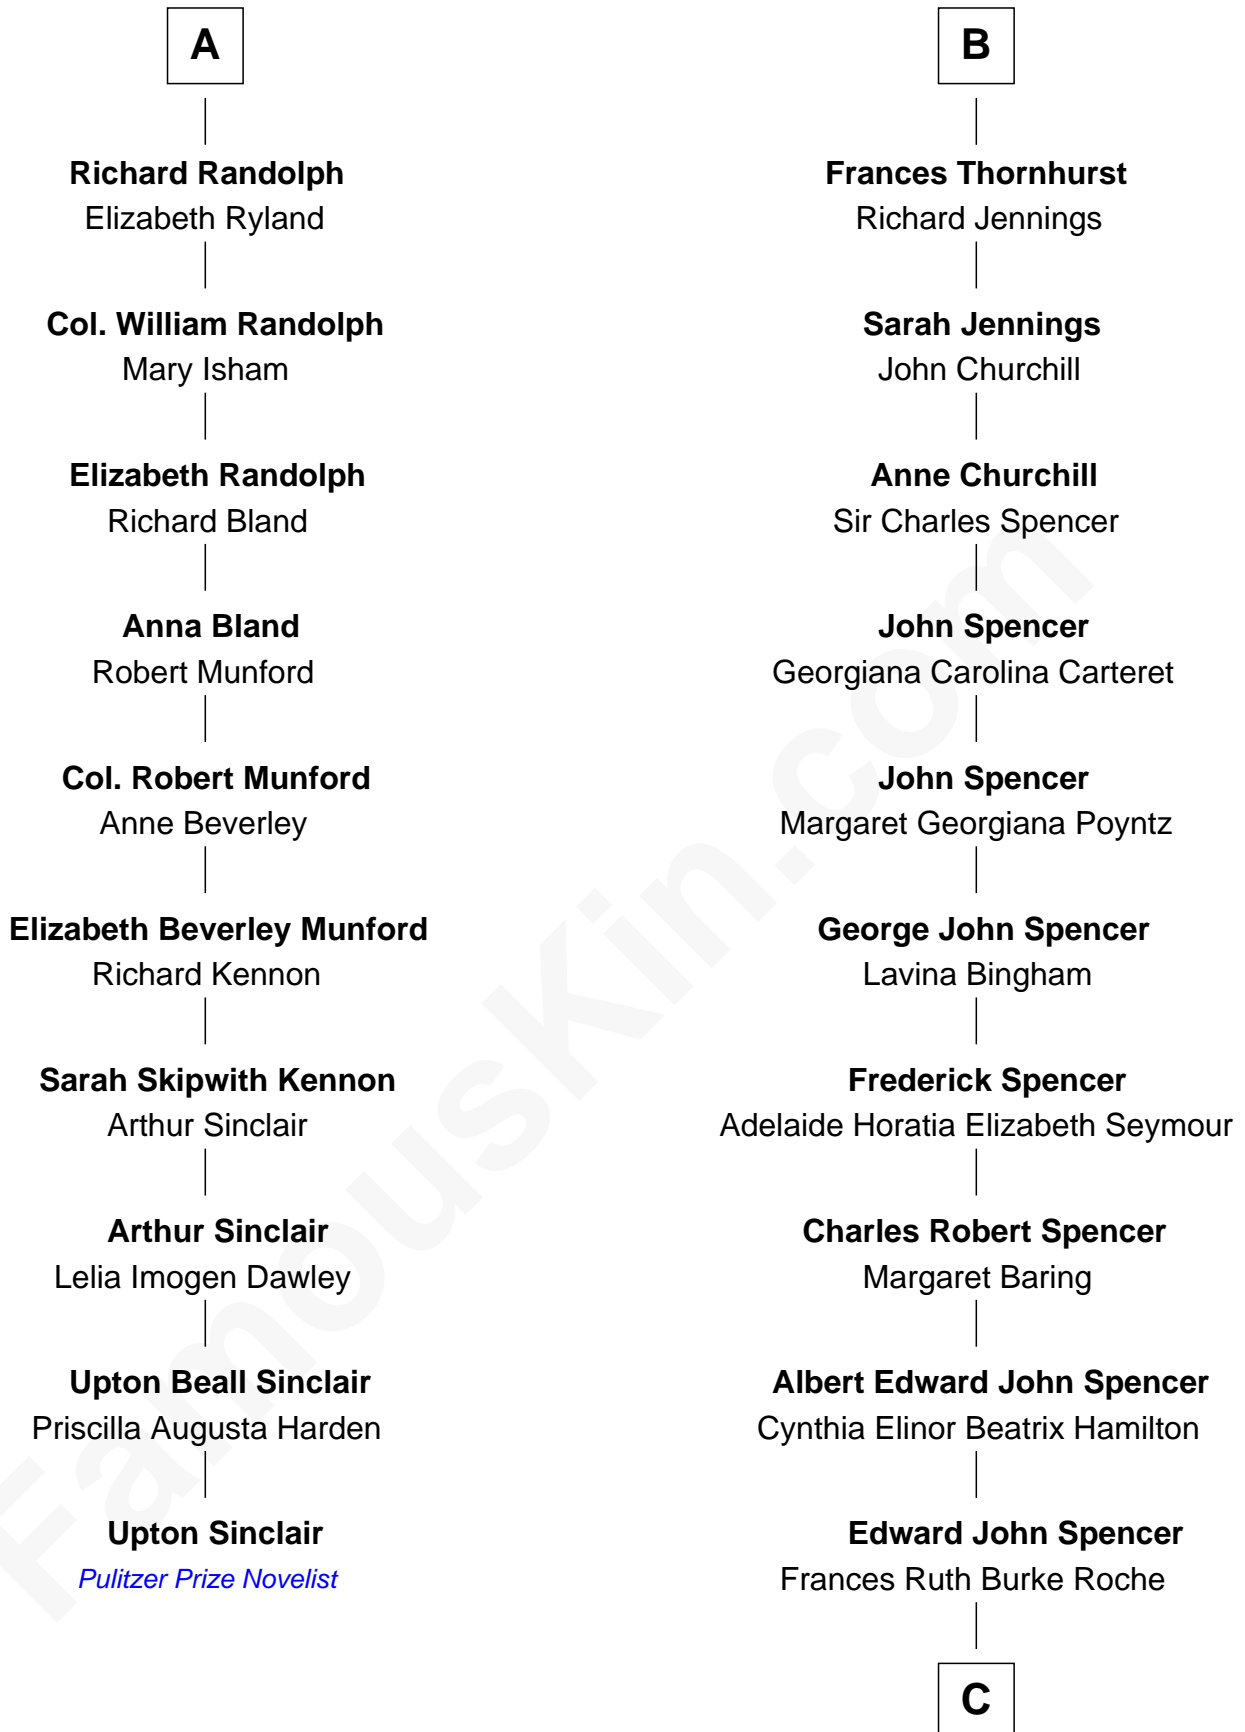

FamousKin.com

Relationship Chart of

Upton Sinclair

Pulitzer Prize Winning Novelist

16th cousin 2 times removed of

Prince William

Prince of Wales

Sir Robert Howard

Sir John Howard

Katherine Moleyns

Sir Thomas Howard

Elizabeth Tilney

Thomas Howard

Elizabeth Stafford

Thomas Howard

Gertrude Lyte

Charles Lyte-Howard

Roberta Webb

Anne Lyte-Howard

Sir William Thornhurst

Sir Gifford Thornhurst

Susanna Temple

B

C