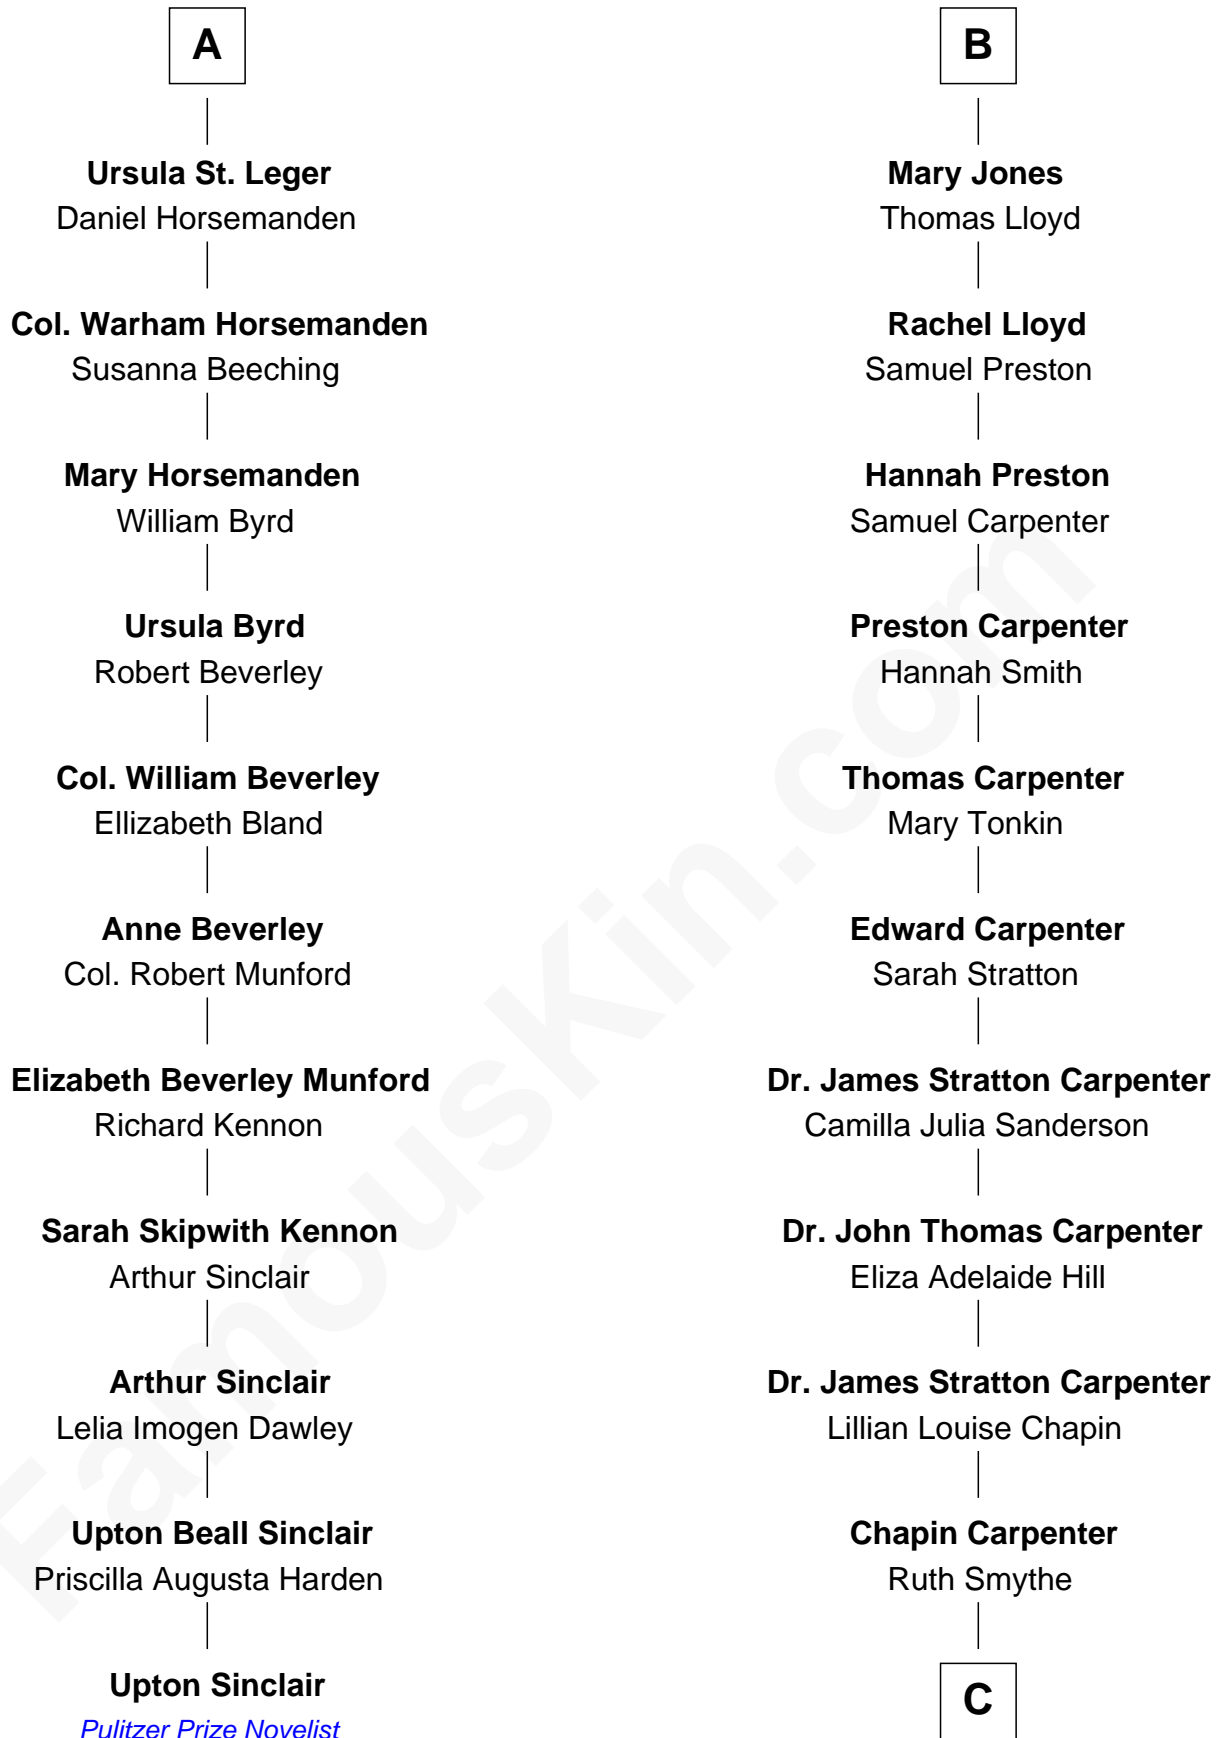

FamousKin.com

Relationship Chart of

Upton Sinclair

Pulitzer Prize Winning Novelist

17th cousin 1 time removed of

Mary Chapin Carpenter

Singer and Songwriter

Sir Walter Devereux

George Neville

Ursula Neville

Sir Warham St. Leger

Sir Anthony St. Leger

Mary Scott

Sir Warham St. Leger

Mary Hayward

A

Mary Hackluyt

Edmund Walter

Mary Walter

Sir Edward Littleton

Mary Littleton

Gilbert Jones

Probable

B