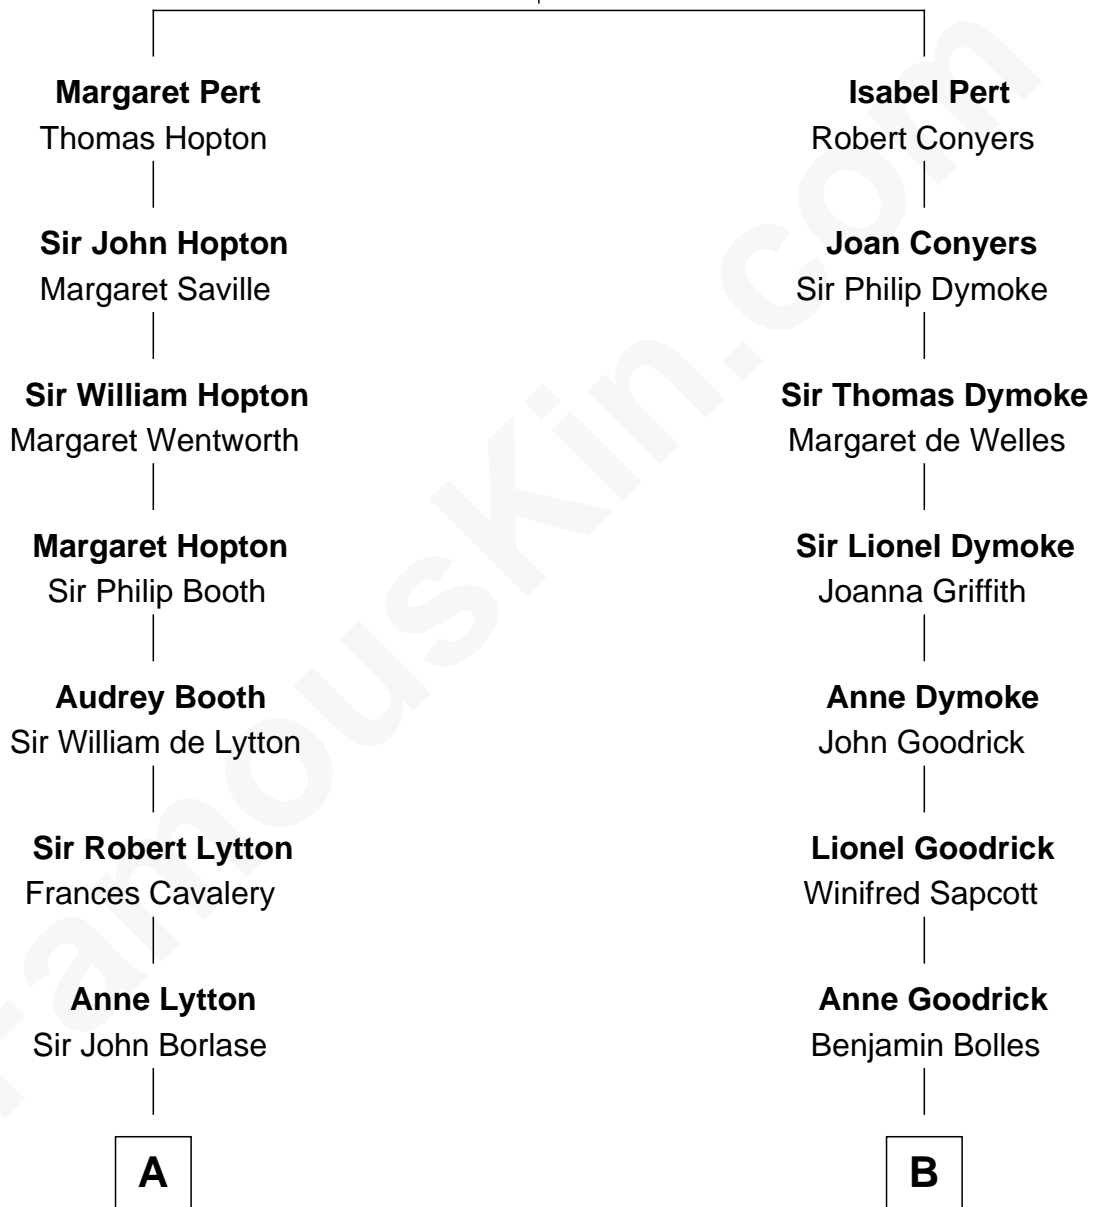

## Relationship Chart of

### Upton Sinclair

*Pulitzer Prize Winning Novelist*

14th cousin 4 times removed of

### Ichabod Goodwin

*27th Governor of New Hampshire*

**William Pert**  
Joan le Scrope

**C**

Upton Beall Sinclair  
Priscilla Augusta Harden

Upton Sinclair  
*Pulitzer Prize Novelist*

FamousKin.com