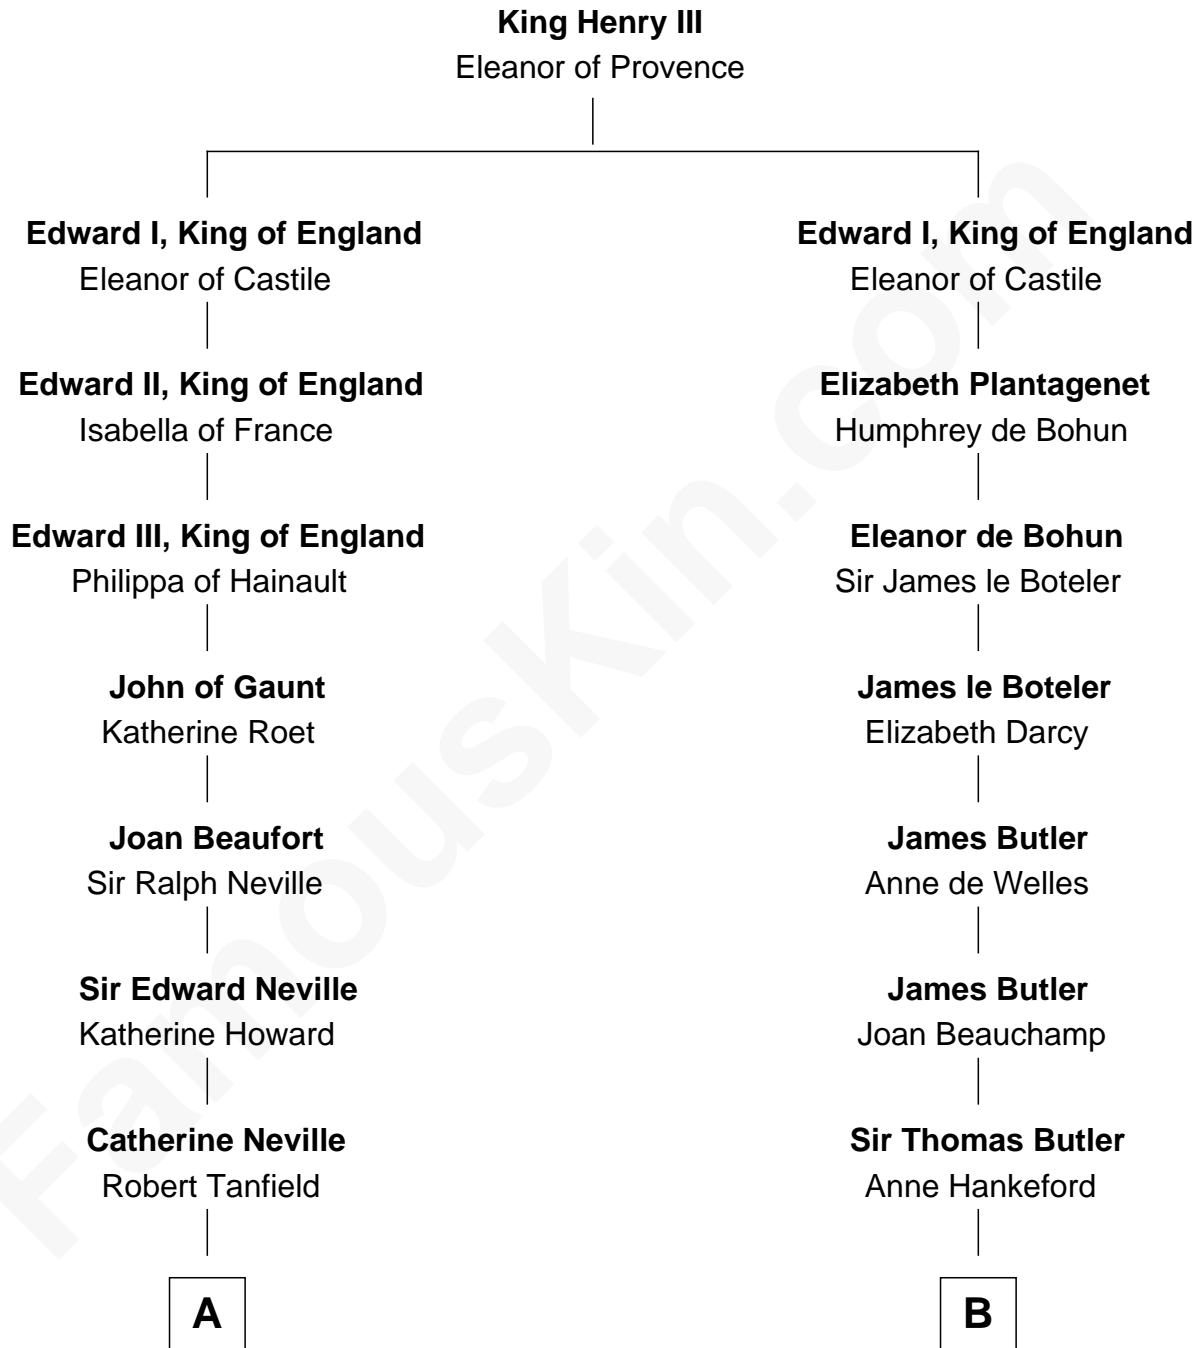

FamousKin.com

Relationship Chart of

Upton Sinclair

Pulitzer Prize Winning Novelist

9th cousin 12 times removed of

Anne Boleyn

2nd Wife of King Henry VIII

C