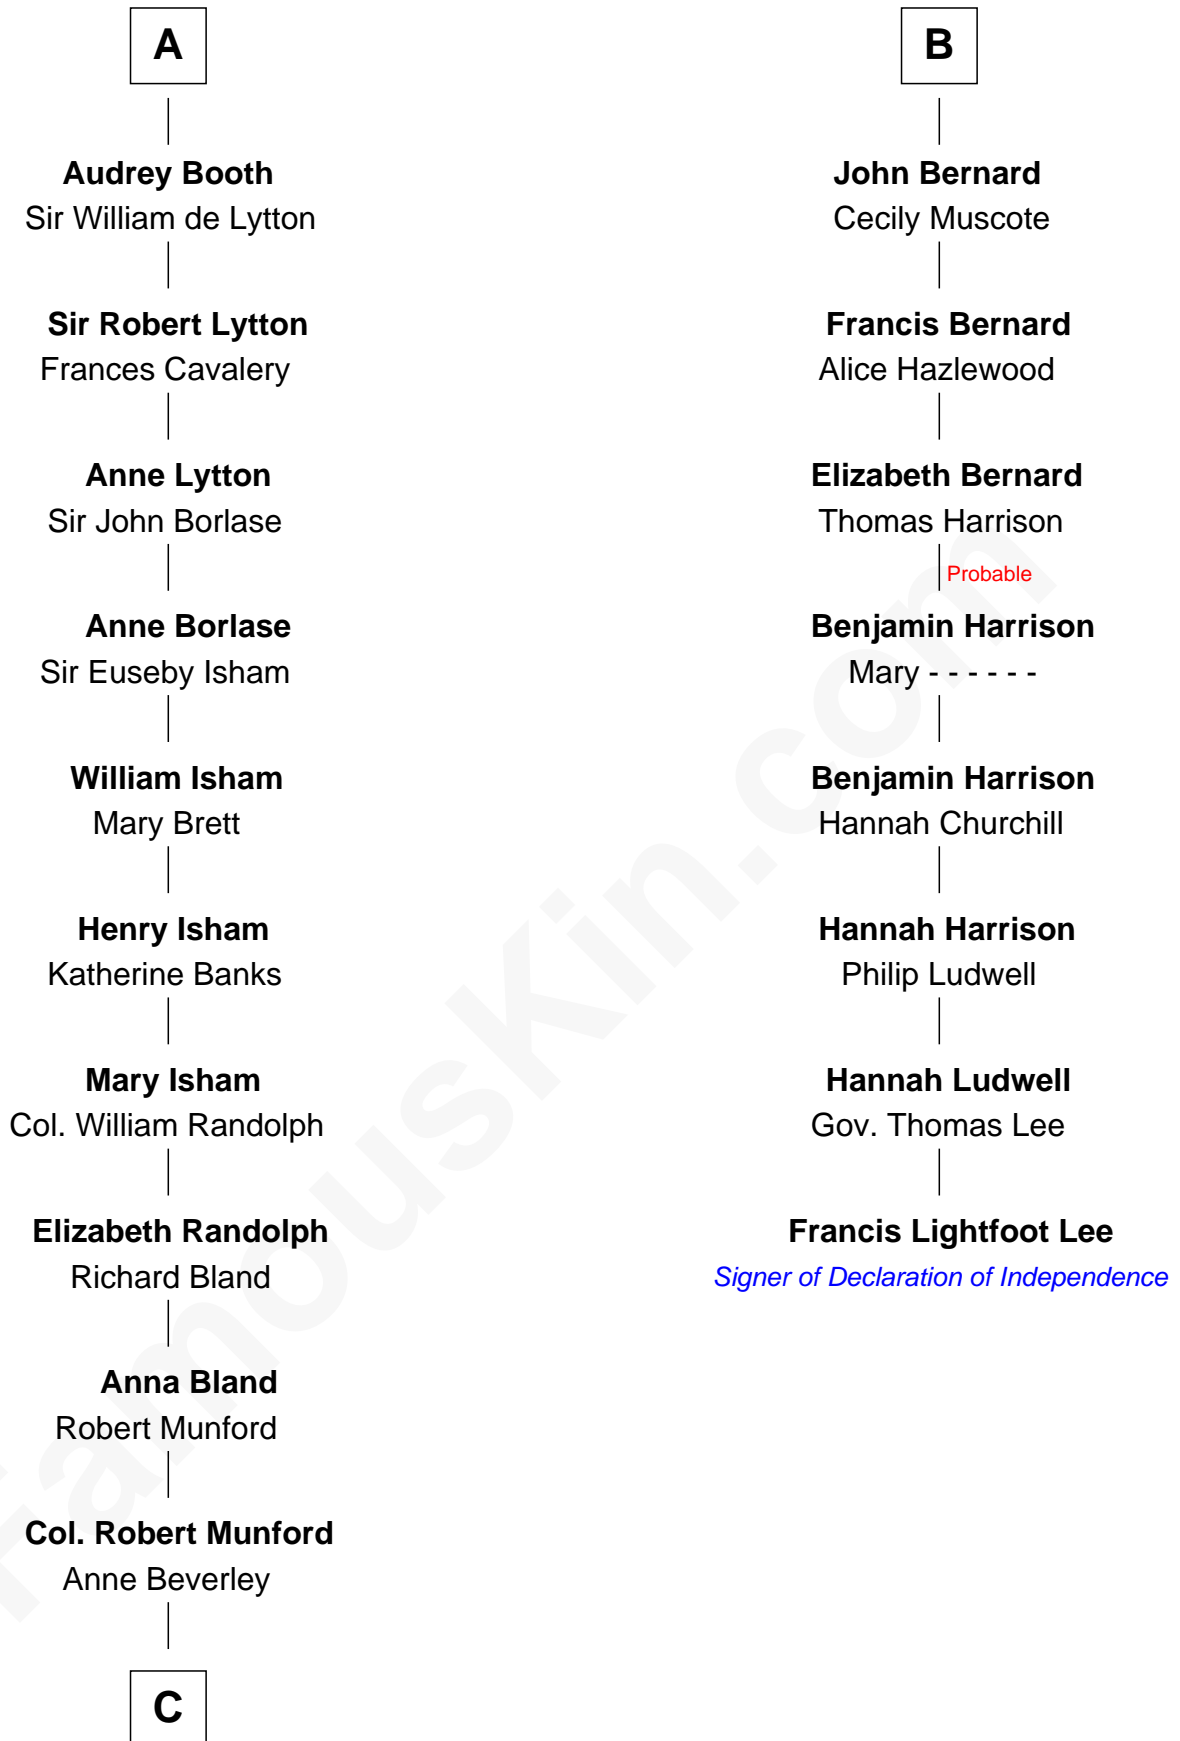

## Relationship Chart of

### Upton Sinclair

*Pulitzer Prize Winning Novelist*

14th cousin 7 times removed of

### Francis Lightfoot Lee

*Signer of the Declaration of Independence*

**C**

—  
**Elizabeth Beverley Munford**

Richard Kennon

—  
**Sarah Skipwith Kennon**

Arthur Sinclair

—  
**Arthur Sinclair**