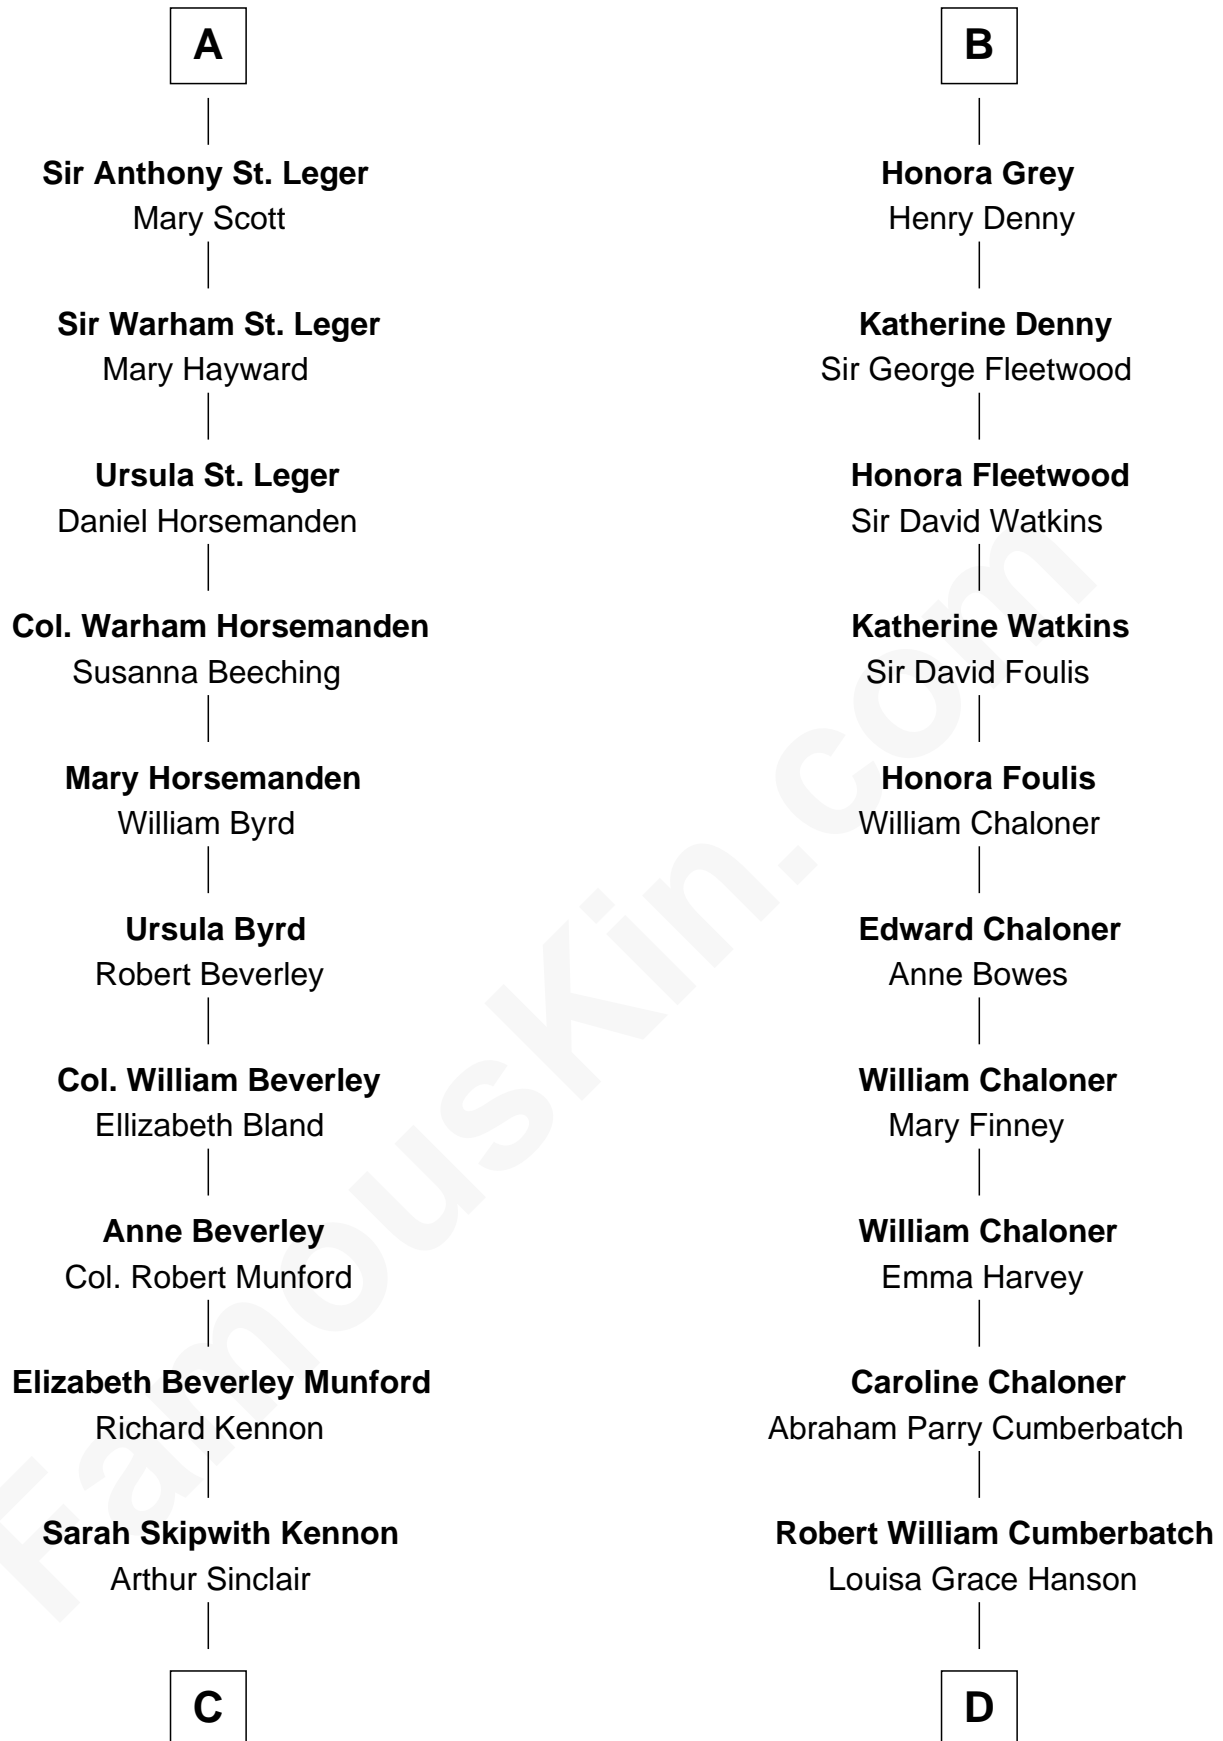

## Relationship Chart of

### Upton Sinclair

*Pulitzer Prize Winning Novelist*

19th cousin 1 time removed of

### Benedict Cumberbatch

*Movie, Television and Stage Actor*

**C**

**Arthur Sinclair**  
Lelia Imogen Dawley

**Upton Beall Sinclair**  
Priscilla Augusta Harden

**Upton Sinclair**  
*Pulitzer Prize Novelist*