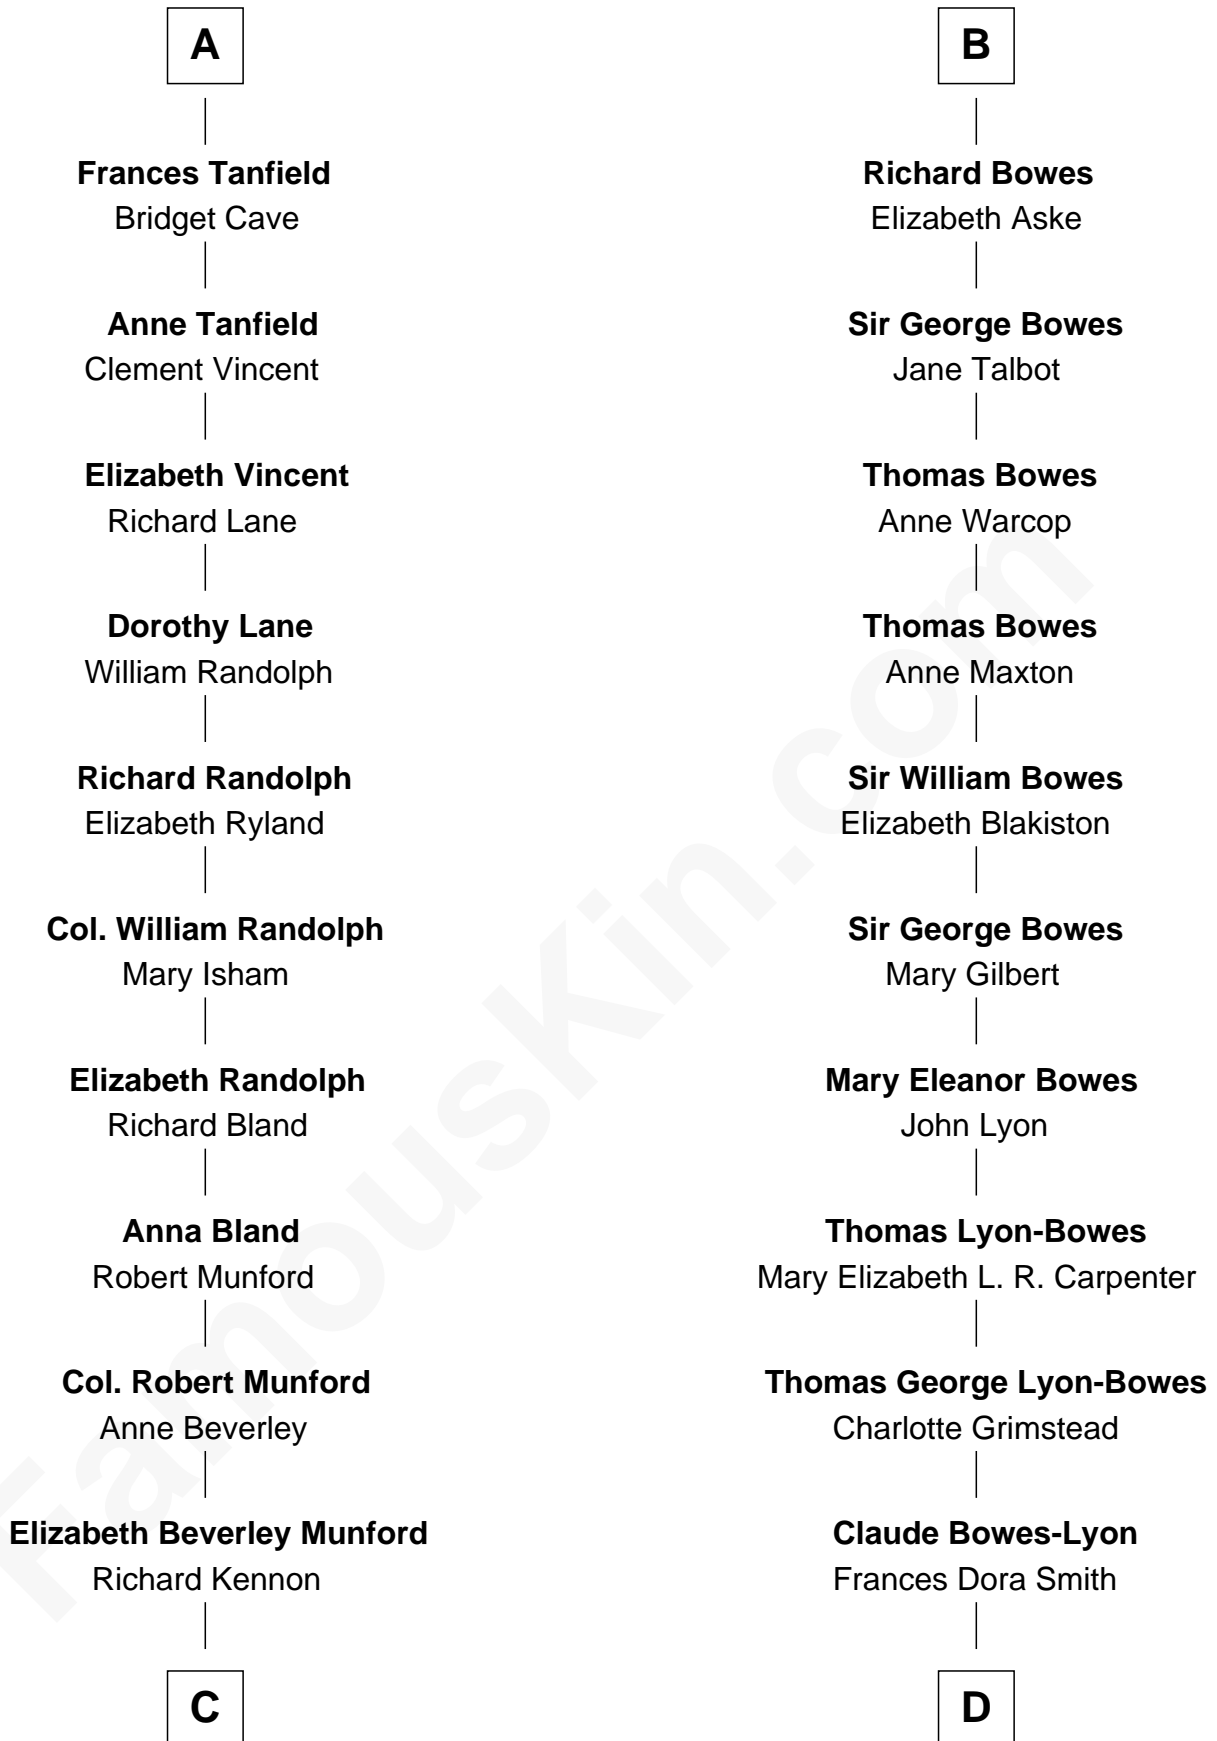

FamousKin.com

Relationship Chart of

Upton Sinclair

Pulitzer Prize Winning Novelist

19th cousin 1 time removed of

Queen Elizabeth II

Queen of the United Kingdom

Sir Edmund Mortimer

William Tanfield
Elizabeth Stavely

A

Iseult de Mortimer
Sir Hugh I de Audley

Alice de Audley
Sir Ralph de Greystoke

Sir William de Greystoke
Joan FitzHenry

Sir Ralph de Greystoke
Katherine de Clifford

Joan de Greystoke
Sir William Bowes

Sir William Bowes
Maud FitzHugh

Sir Ralph Bowes
Margery Conyers

B

Elizabeth II photo by [Eric Draper](#)