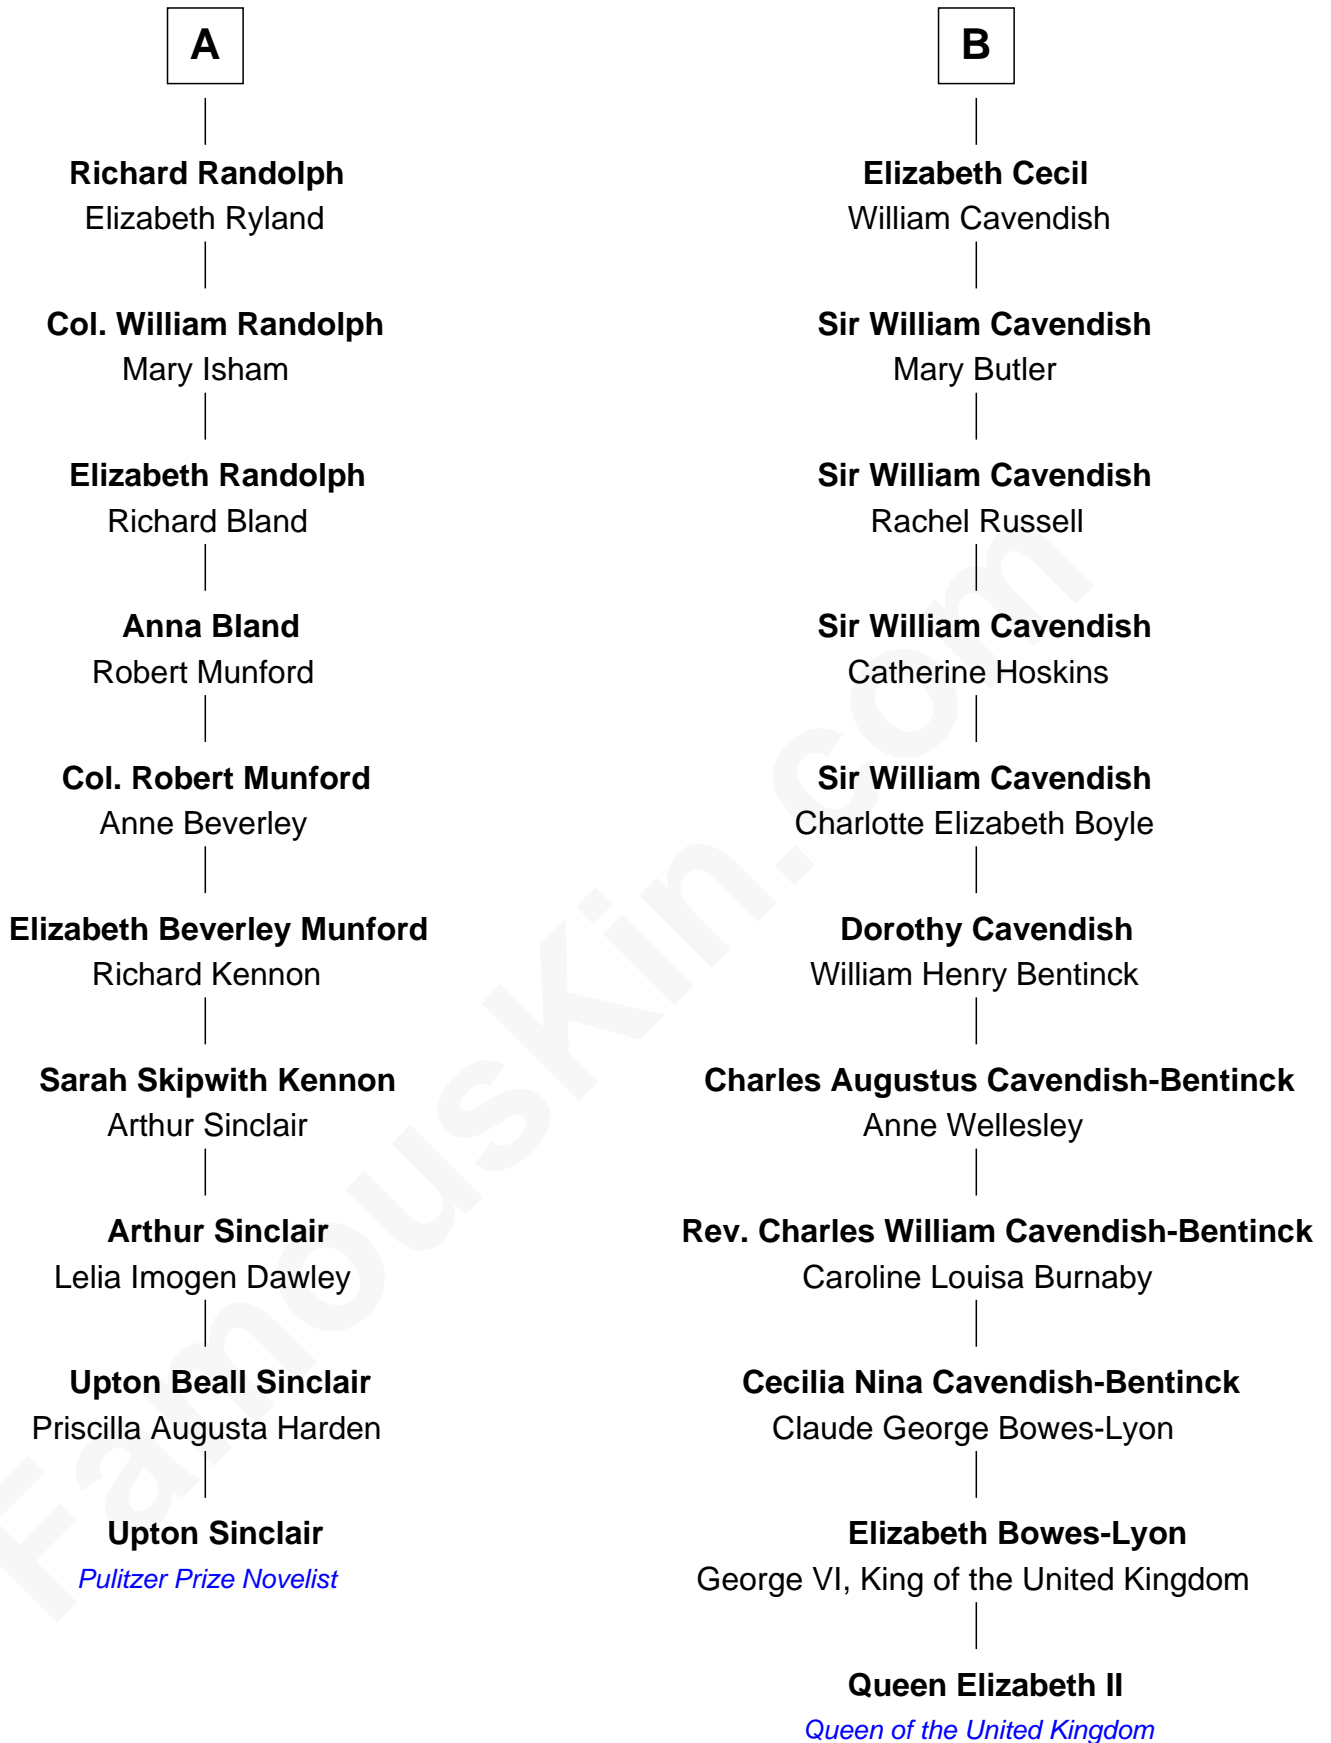

FamousKin.com

Relationship Chart of

Upton Sinclair

Pulitzer Prize Winning Novelist

16th cousin 1 time removed of

Queen Elizabeth II

Queen of the United Kingdom

Sir Robert Howard

Margaret Mowbray

Katherine Howard

Sir Edward Neville

Catherine Neville

Robert Tanfield

William Tanfield

Elizabeth Stavelly

Frances Tanfield

Sir Henry Knyvet

Elizabeth Stumpe

Catherine Knyvet

Thomas Howard

Catherine Howard

Sir William Cecil

B

Elizabeth II photo by [Eric Draper](#)