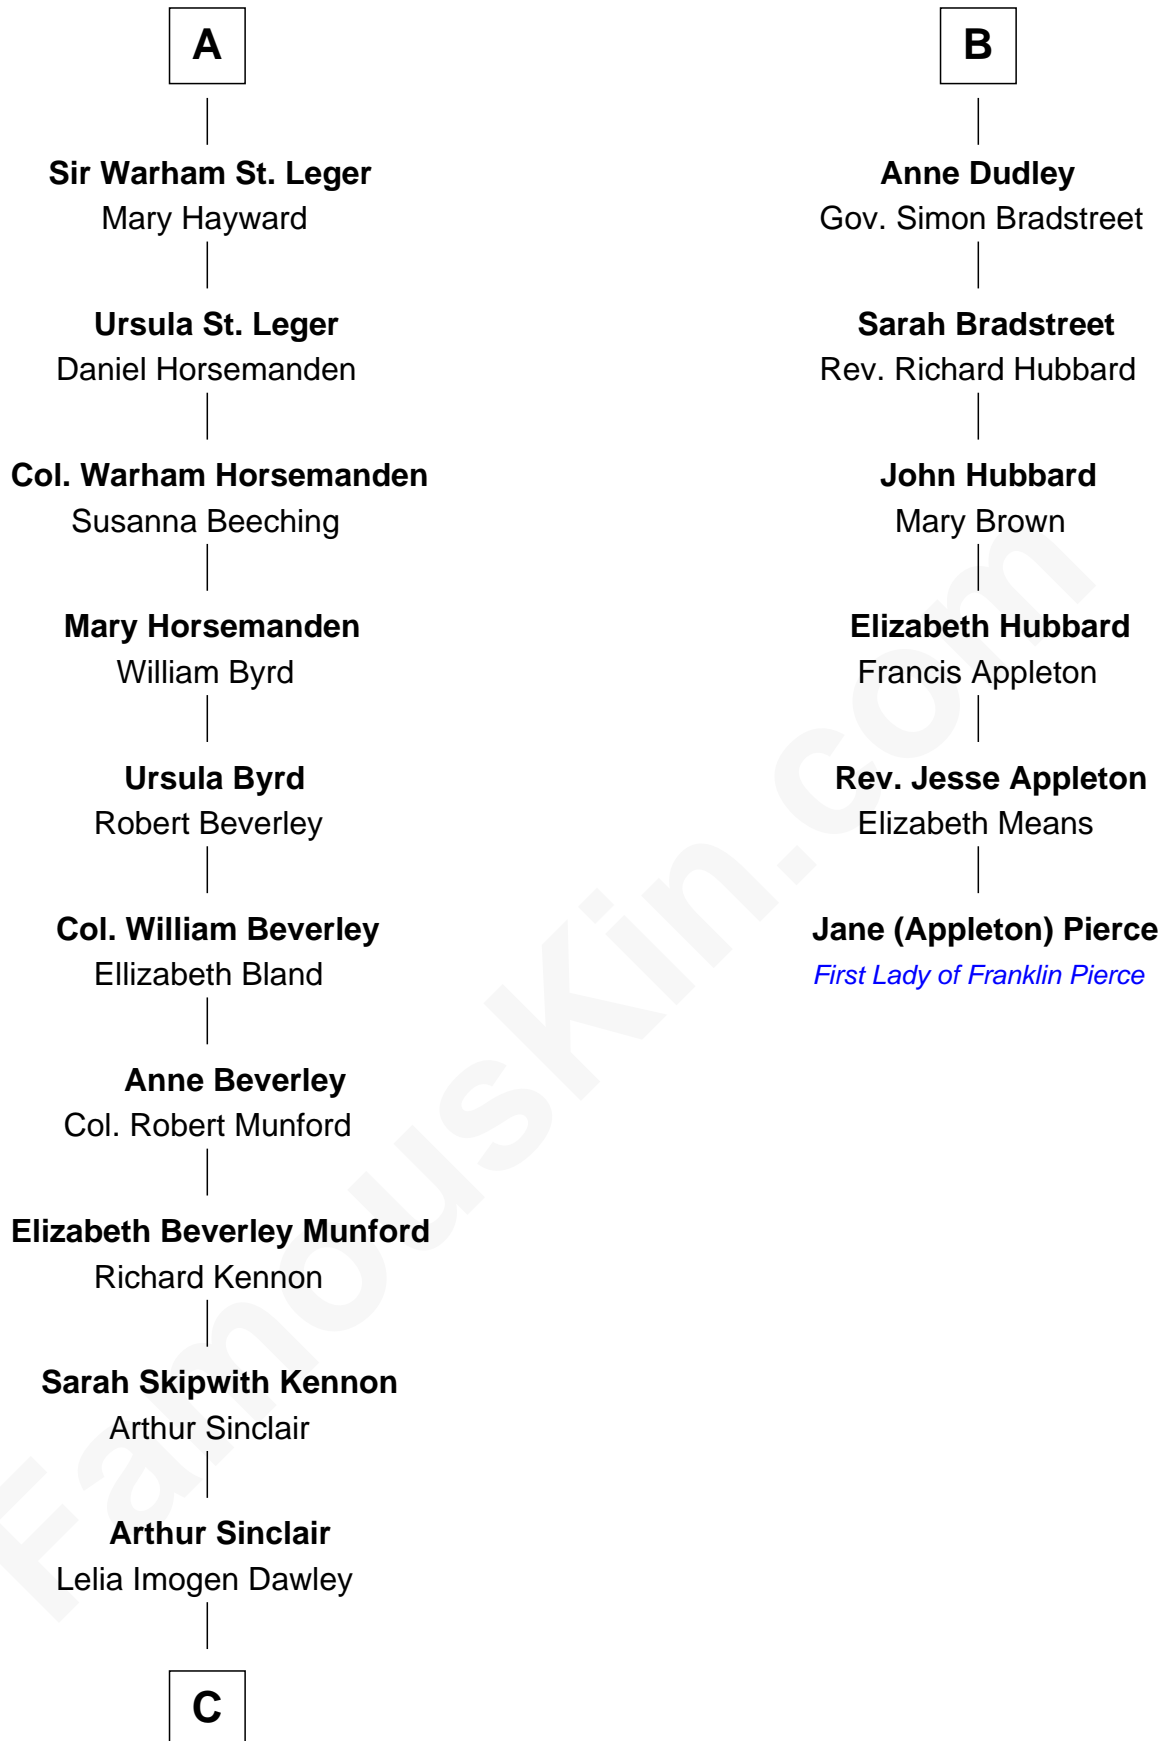

## Relationship Chart of

### Upton Sinclair

*Pulitzer Prize Winning Novelist*

12th cousin 6 times removed of

### Jane (Appleton) Pierce

*First Lady of President Franklin Pierce*

**C**

Upton Beall Sinclair  
Priscilla Augusta Harden

Upton Sinclair  
*Pulitzer Prize Novelist*

FamousKin.com