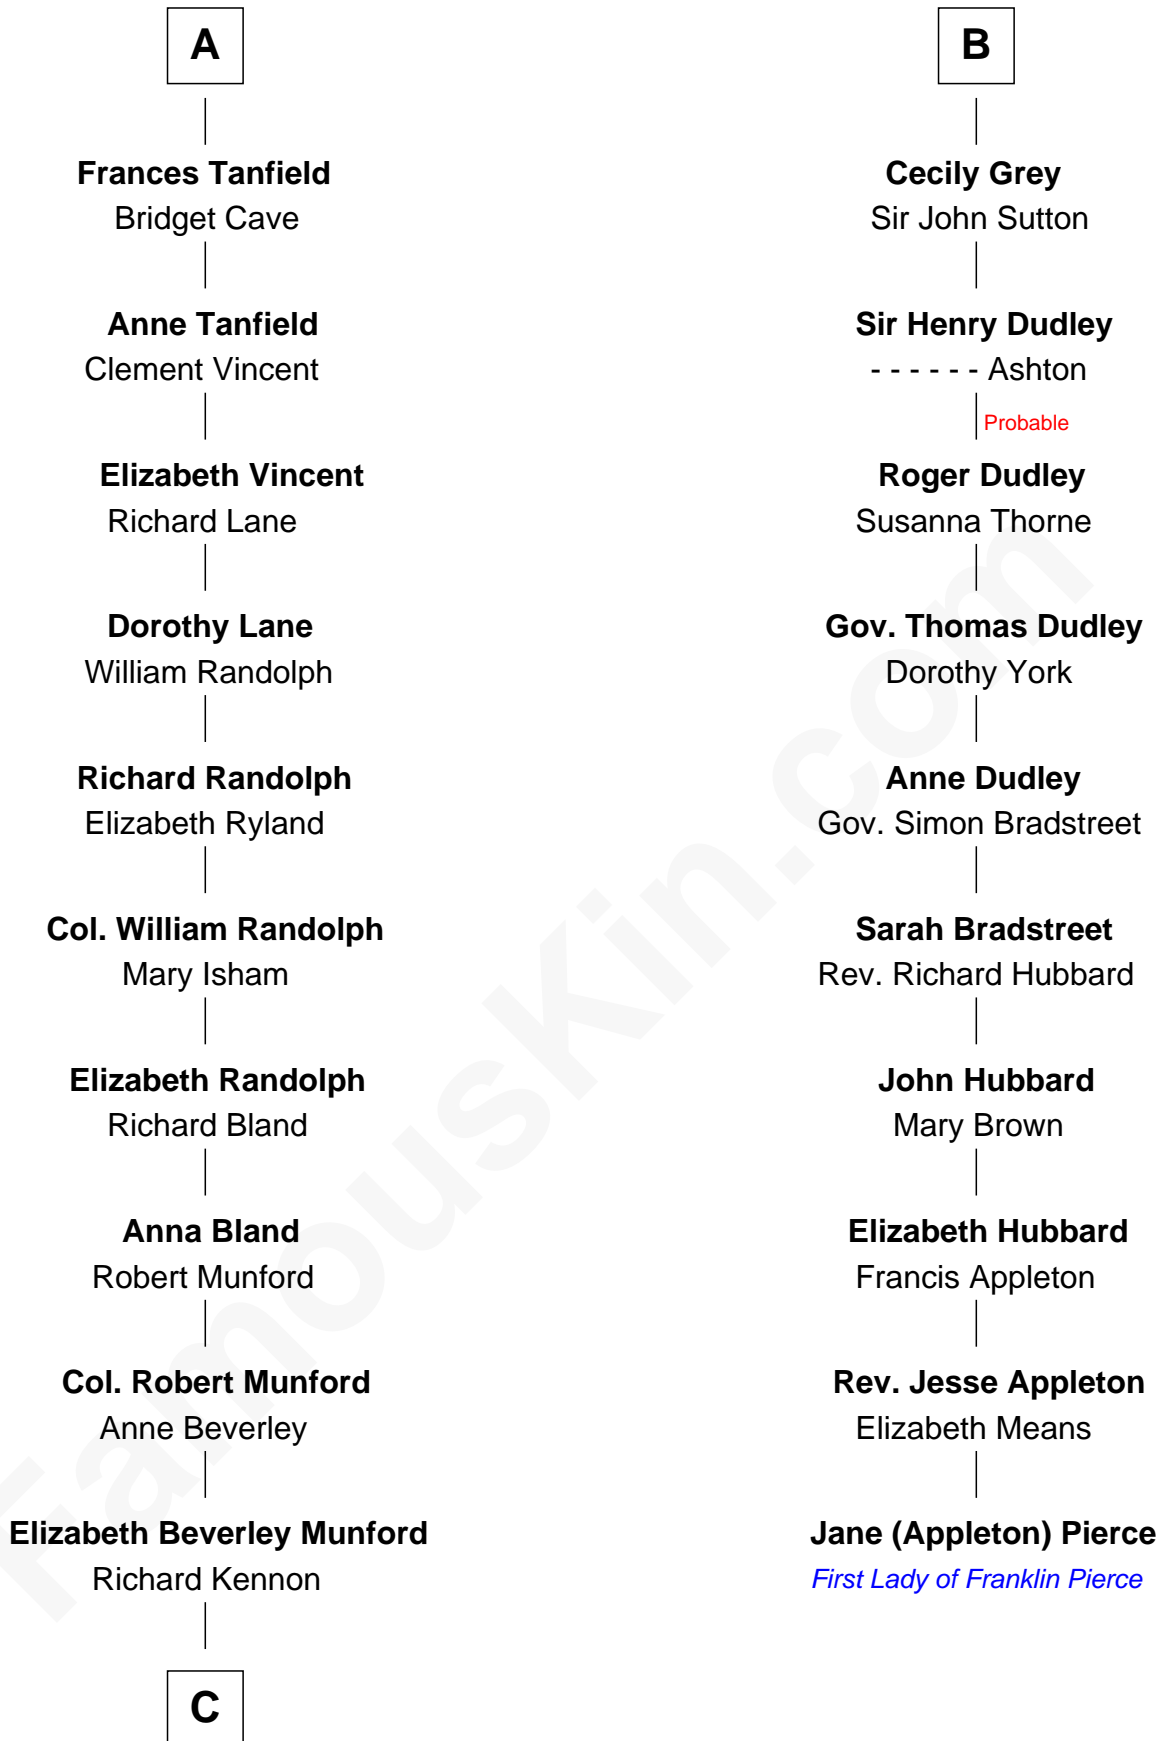

FamousKin.com

Relationship Chart of

Upton Sinclair

Pulitzer Prize Winning Novelist

16th cousin 4 times removed of

Jane (Appleton) Pierce

First Lady of President Franklin Pierce

Bartholomew de Badlesmere

Margaret de Clare

Elizabeth de Badlesmere

Sir William de Bohun

Elizabeth de Bohun

Sir Richard Fitzalan

Elizabeth Fitzalan

Sir Thomas Mowbray

Margaret Mowbray

Margery de Badlesmere

Sir William de Ros

Thomas de Ros

Beatrice de Stafford

Margaret de Ros

Sir Reynold Grey

Margaret Grey

Sir William Bonville

William Bonville

Elizabeth Harington

William Bonville

Katherine Neville

Cecily Bonville

Thomas Grey

B

C