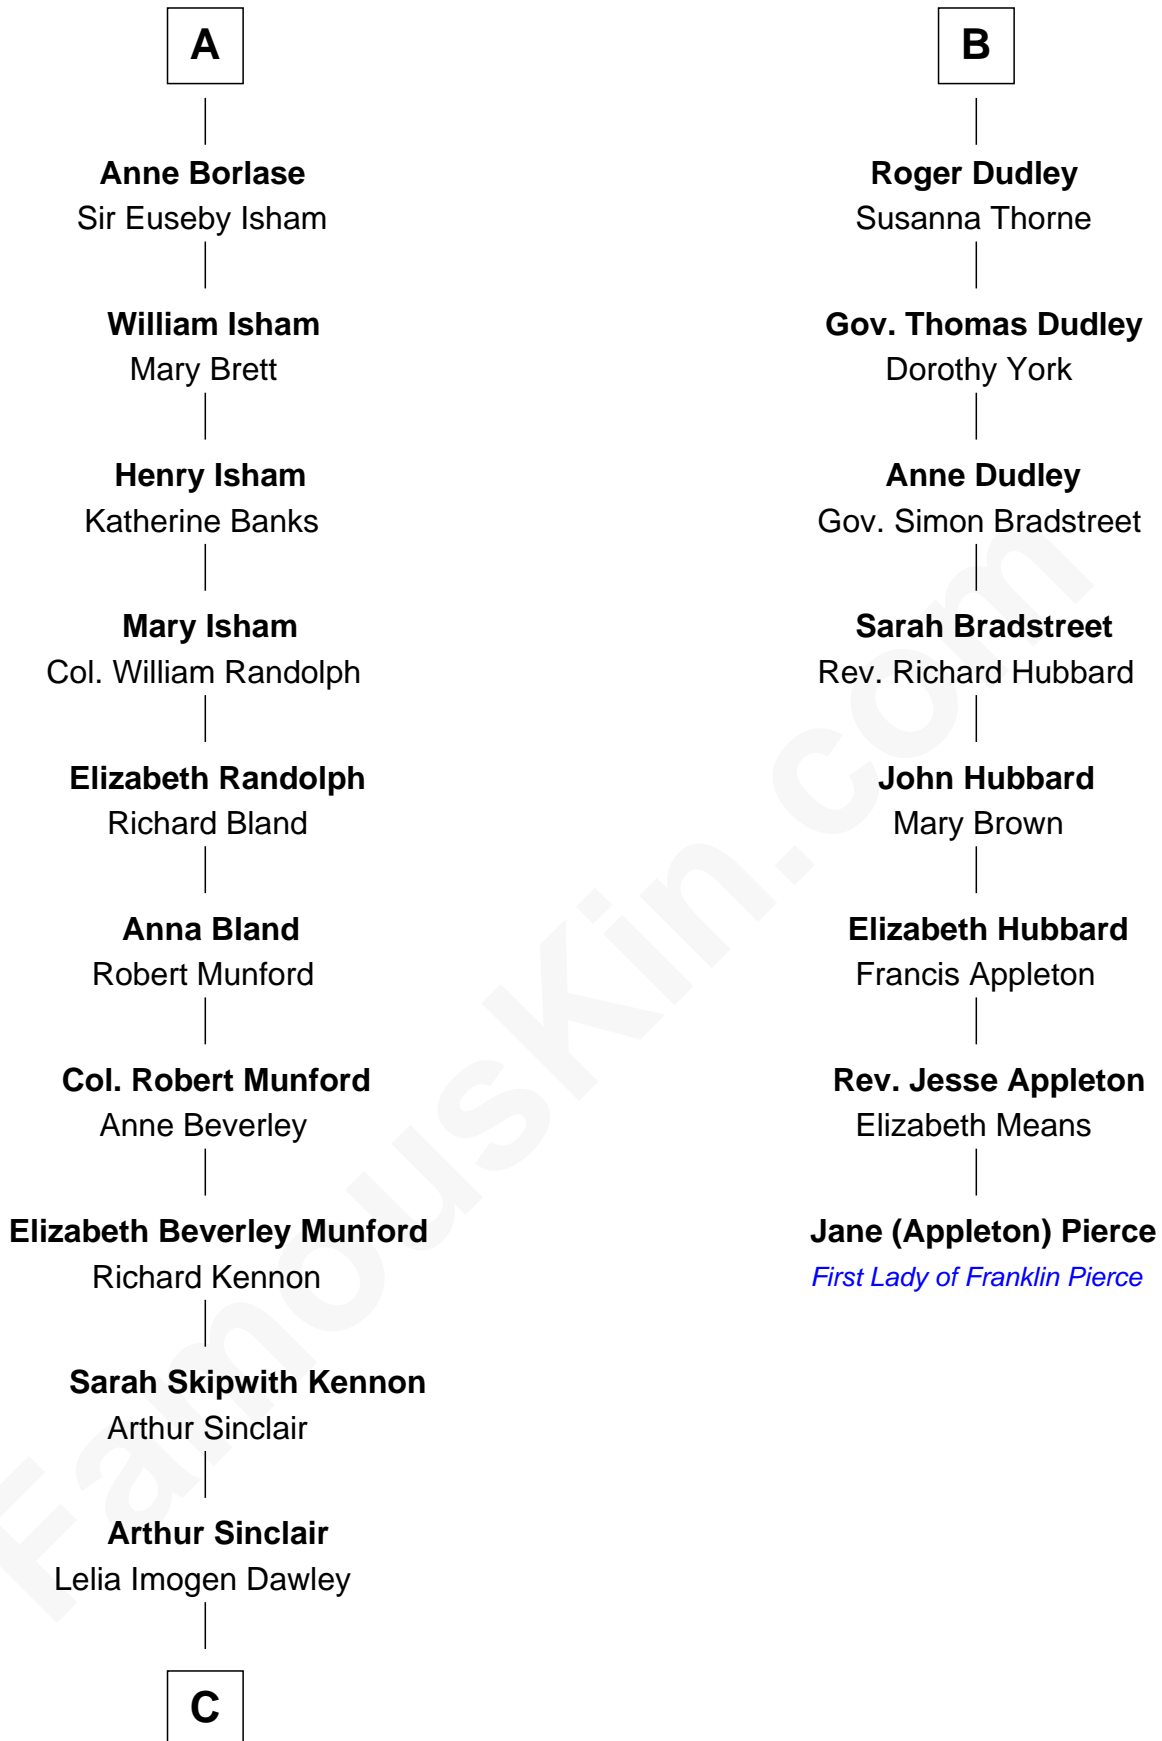

FamousKin.com

Relationship Chart of

Upton Sinclair

Pulitzer Prize Winning Novelist

14th cousin 4 times removed of

Jane (Appleton) Pierce

First Lady of President Franklin Pierce

Sir Philip le Despencer

Elizabeth - - - - -

Sir Philip le Despencer

Elizabeth de Tibetot

Margery Despencer

Sir Roger Wentworth

Margaret Wentworth

Sir William Hopton

Margaret Hopton

Alice le Despenser

Sir John Sutton

Sir John Sutton

Constance Blount

Sir John Sutton

Elizabeth Berkeley

Sir Edmund Sutton

Joyce Tiptoft

Sir Edward Sutton

Cecily Willoughby

Sir John Sutton

Cecily Grey

Sir Henry Dudley

- - - - - Ashton

Probable

B