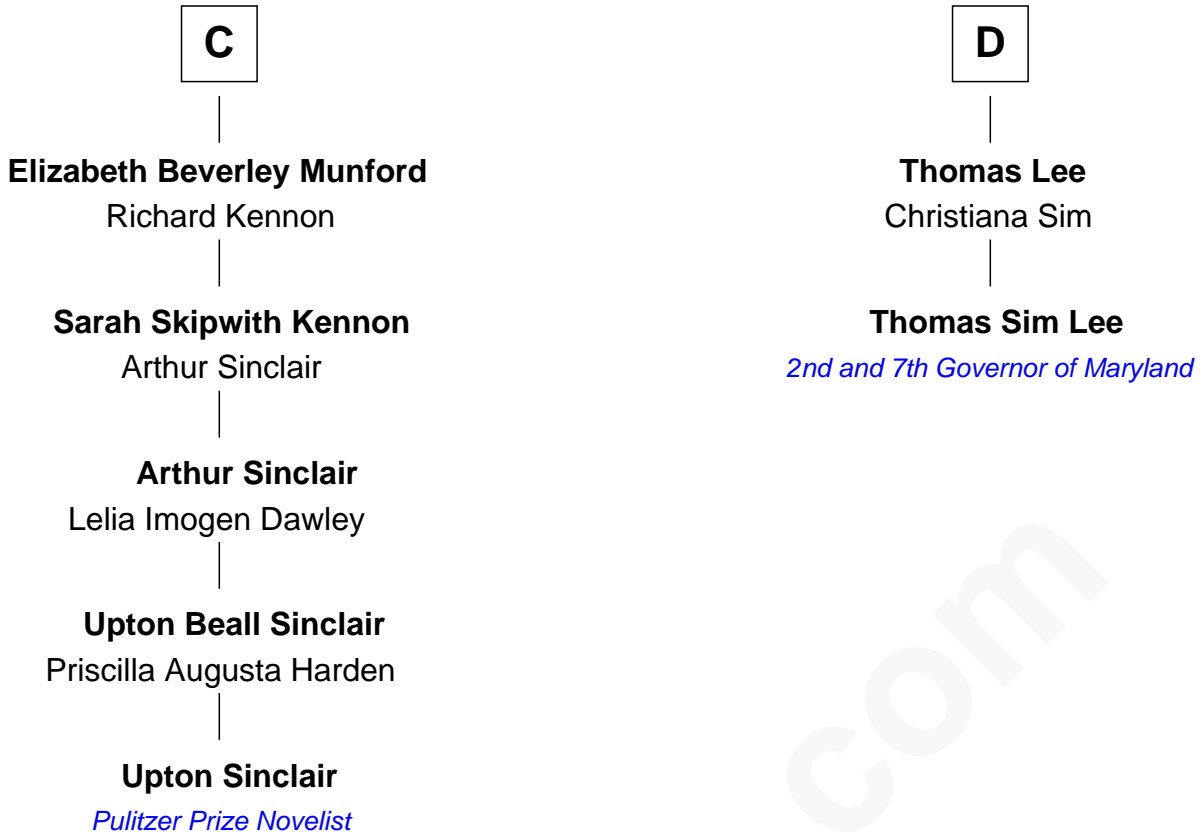

## Relationship Chart of

### Upton Sinclair

*Pulitzer Prize Winning Novelist*

18th cousin 3 times removed of

### Thomas Sim Lee

*2nd and 7th Governor of Maryland*

FamousKin.com