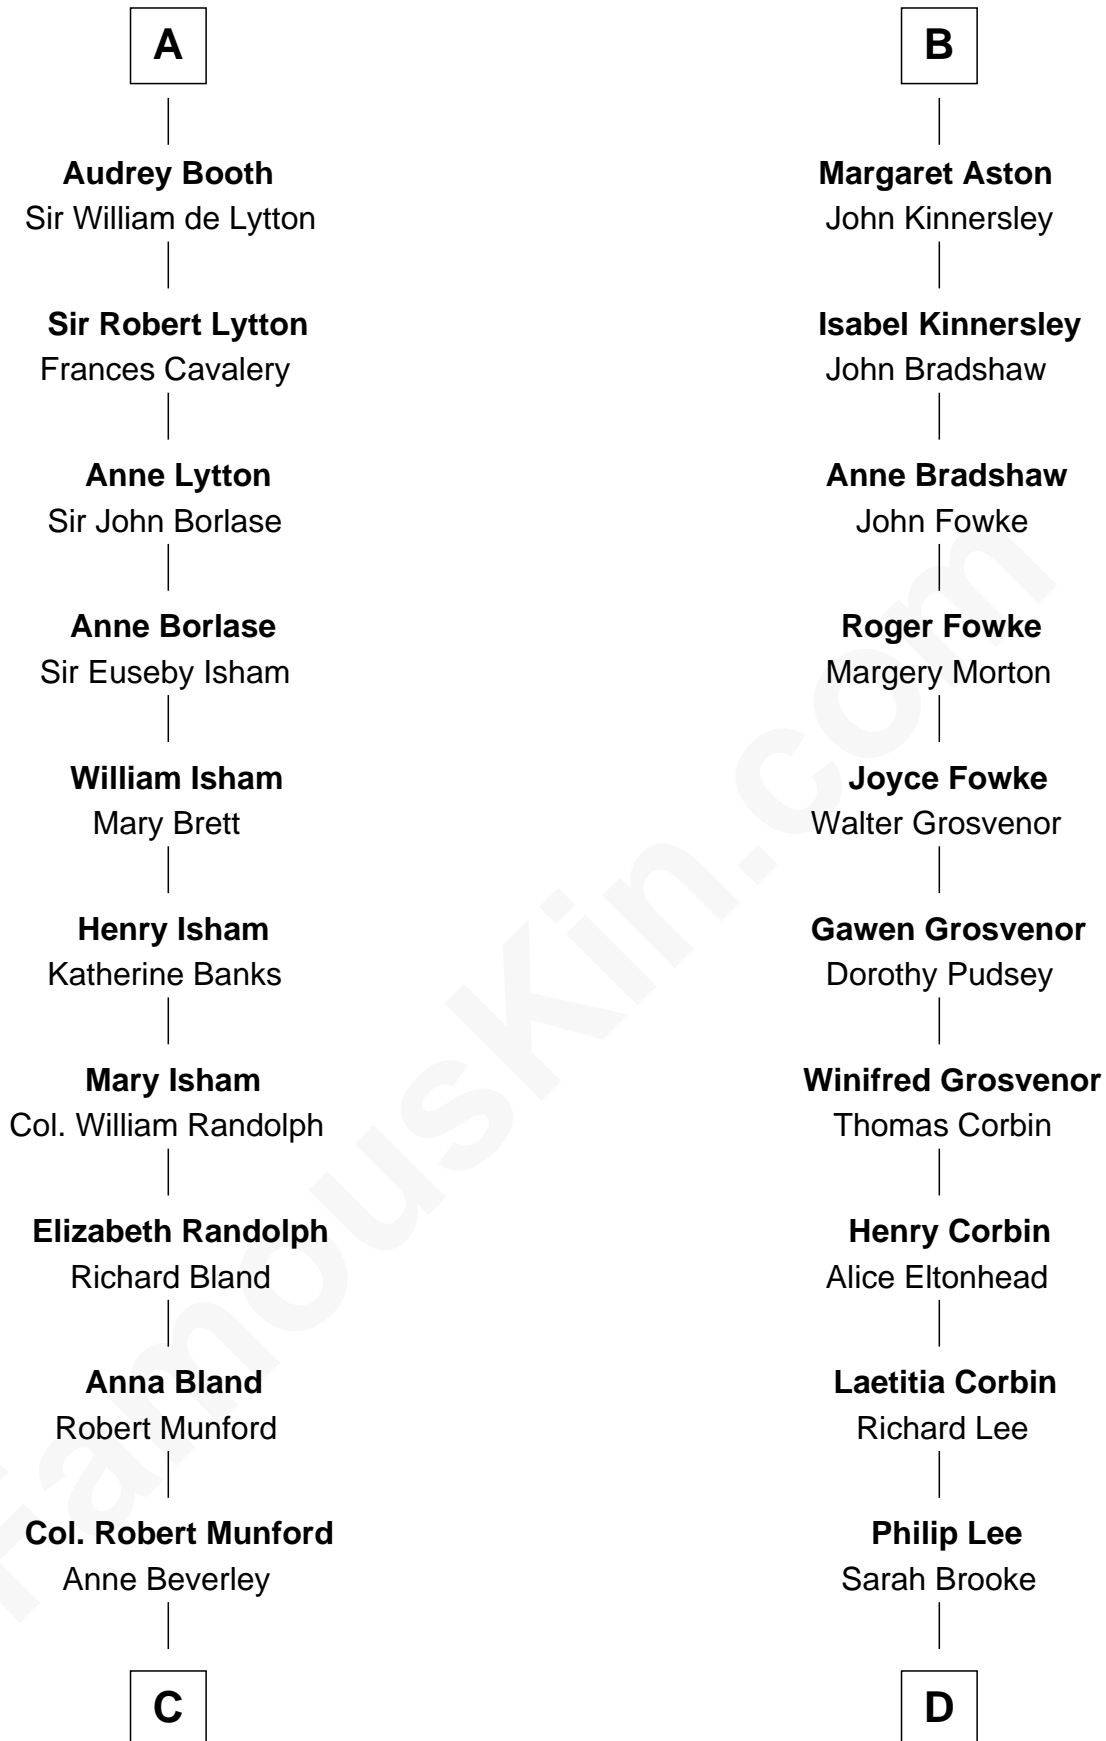

## Relationship Chart of

### Upton Sinclair

*Pulitzer Prize Winning Novelist*

18th cousin 3 times removed of

### Thomas Sim Lee

*2nd and 7th Governor of Maryland*

FamousKin.com