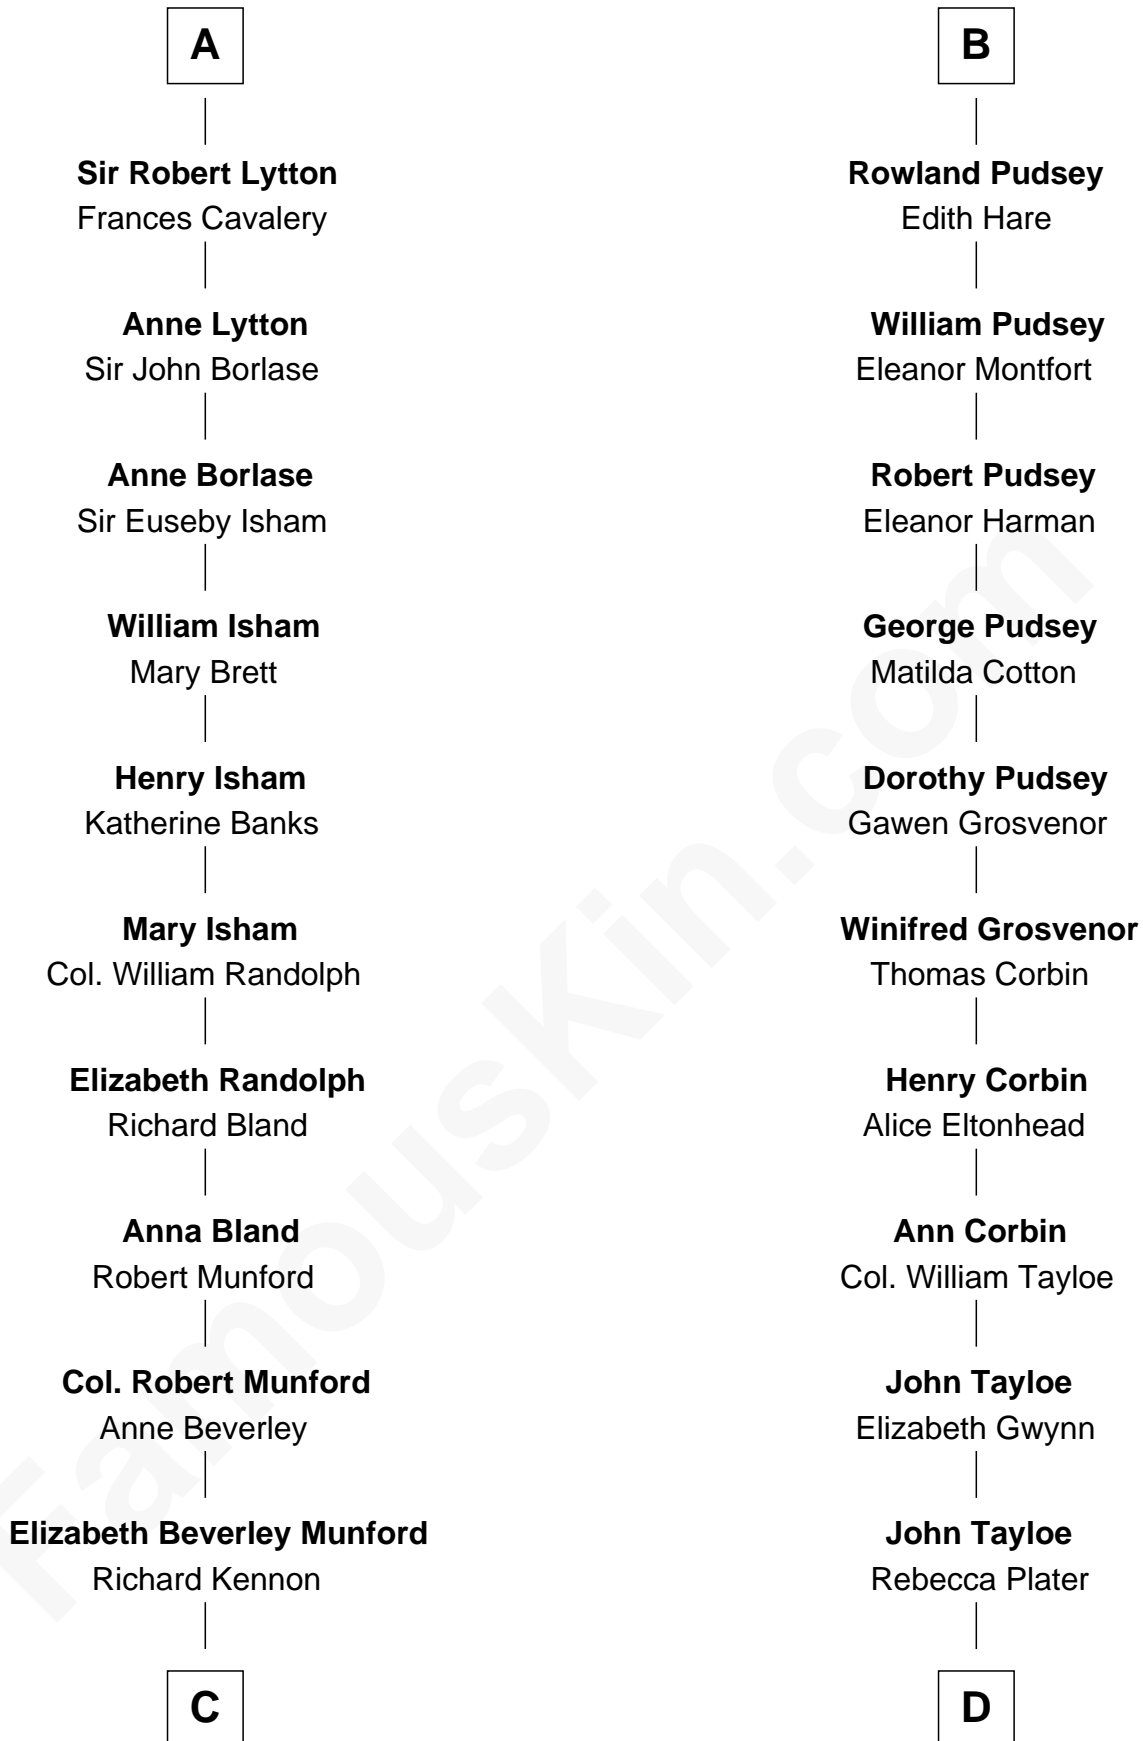

# FamousKin.com Relationship Chart of

**Upton Sinclair**

*Pulitzer Prize Winning Novelist*

20th cousin of

**Henry Lloyd**

*40th Governor of Maryland*

**Sir Geoffrey le Scrope**

Ivetta de Ros

**Sir William Hopton**

Margaret Wentworth

**Margaret Hopton**

Sir Philip Booth

**Audrey Booth**

Sir William de Lytton

**A**

**Henry Scrope**

Joan - - - - -

**Joan Scrope**

Henry Fitzhugh

**Henry FitzHugh**

Elizabeth Grey

**Eleanor Fitzhugh**

Sir Thomas Tunstall

**Margaret Tunstall**

Sir Ralph Pudsey

**Sir John Pudsey**

Grace Hamerton

**Henry Pudsey**

Margaret Conyers

**B**

**C**

**Sarah Skipwith Kennon**