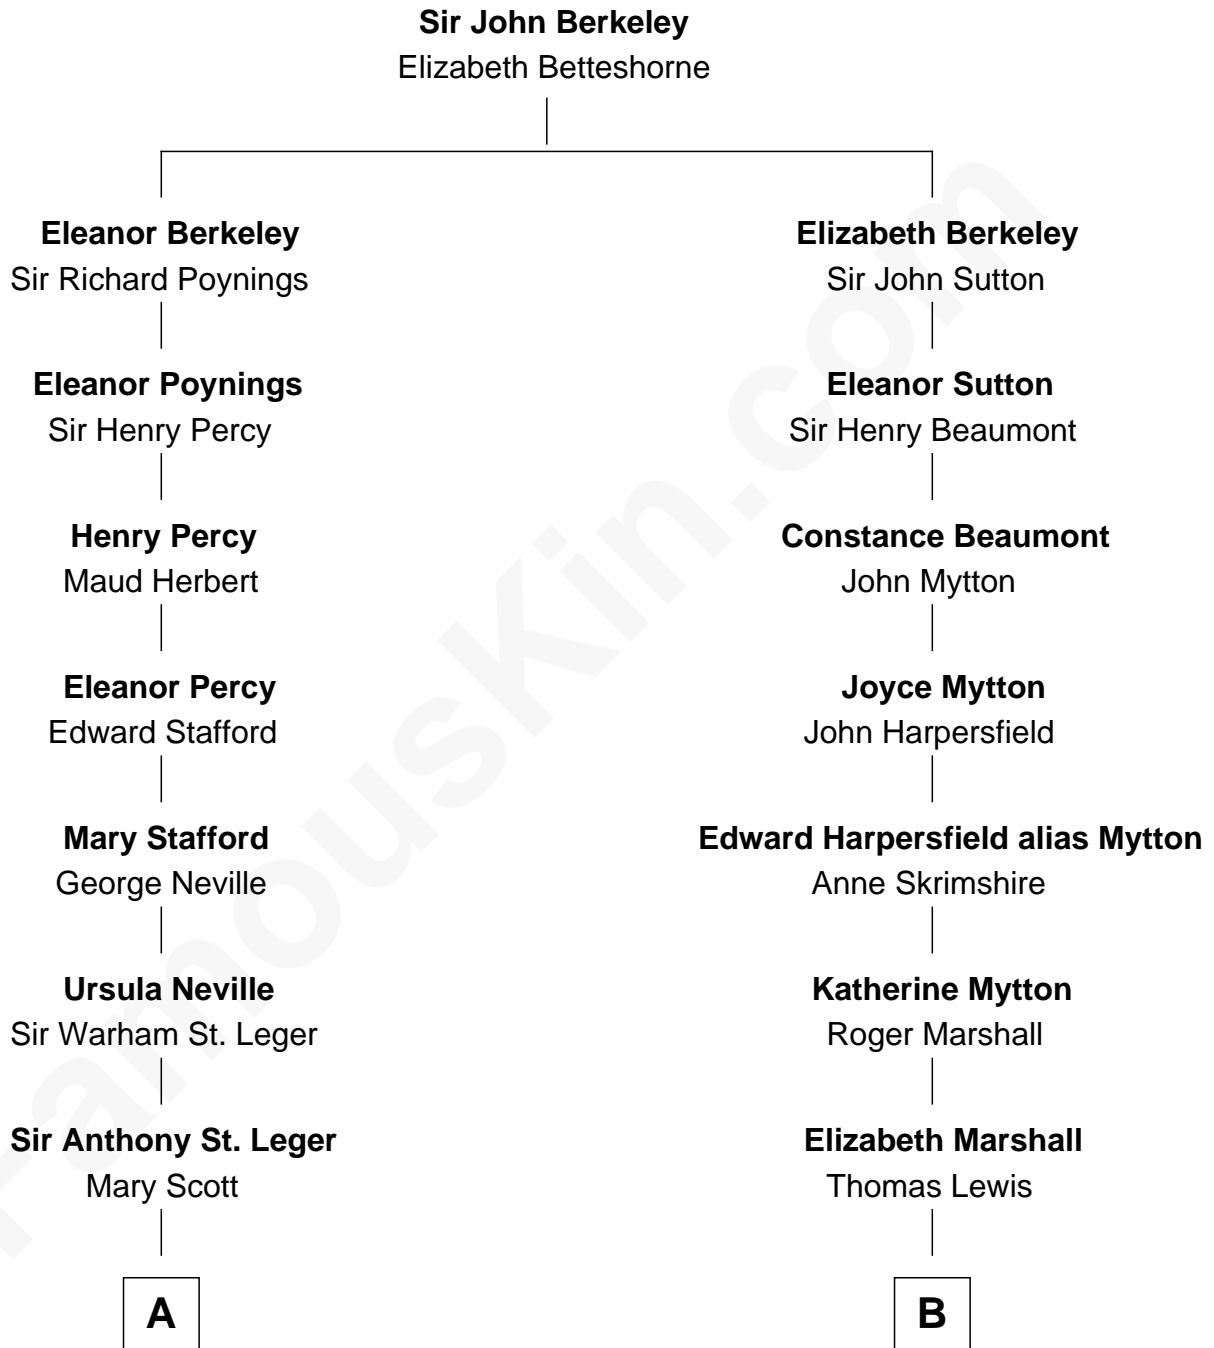

FamousKin.com Relationship Chart of

Upton Sinclair

Pulitzer Prize Winning Novelist

18th cousin of

Gerald Ford

38th U.S. President

C

Upton Beall Sinclair
Priscilla Augusta Harden

Upton Sinclair
Pulitzer Prize Novelist

D

Dorothy Ayer Gardner
Leslie Lynch King

Gerald Ford
38th U.S. President

FamousKin.com