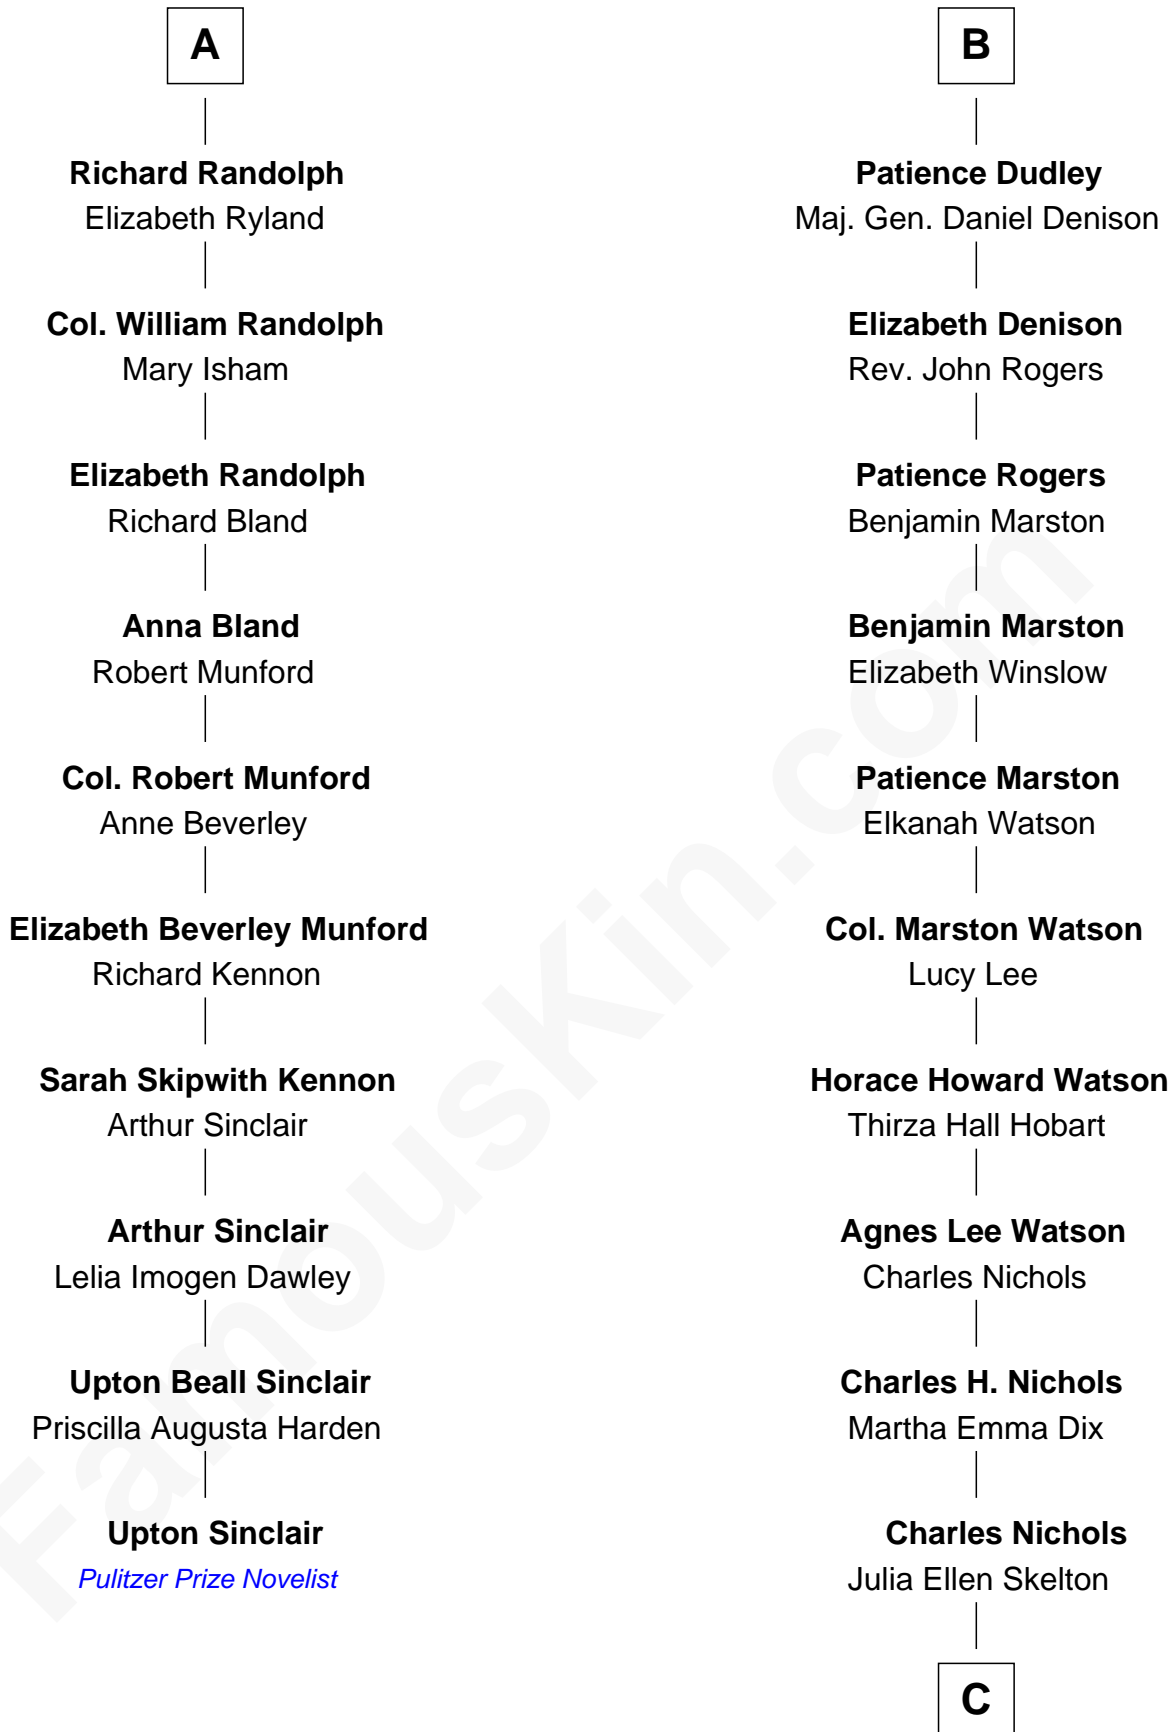

FamousKin.com

Relationship Chart of

Upton Sinclair

Pulitzer Prize Winning Novelist

16th cousin 3 times removed of

John Cena

Movie Actor and WWE Pro Wrestler

Sir Ralph Neville

Joan Beaufort

Sir Edward Neville

Katherine Howard

Catherine Neville

Robert Tanfield

William Tanfield

Elizabeth Stavelly

Frances Tanfield

Katherine Neville

Sir Thomas Strangeways

Joan Strangeways

Sir William Willoughby

Cecily Willoughby

Sir Edward Sutton

Sir John Sutton

Cecily Grey

Sir Henry Dudley

----- Ashton

Probable

Roger Dudley

Susanna Thorne

Gov. Thomas Dudley

Dorothy York

B