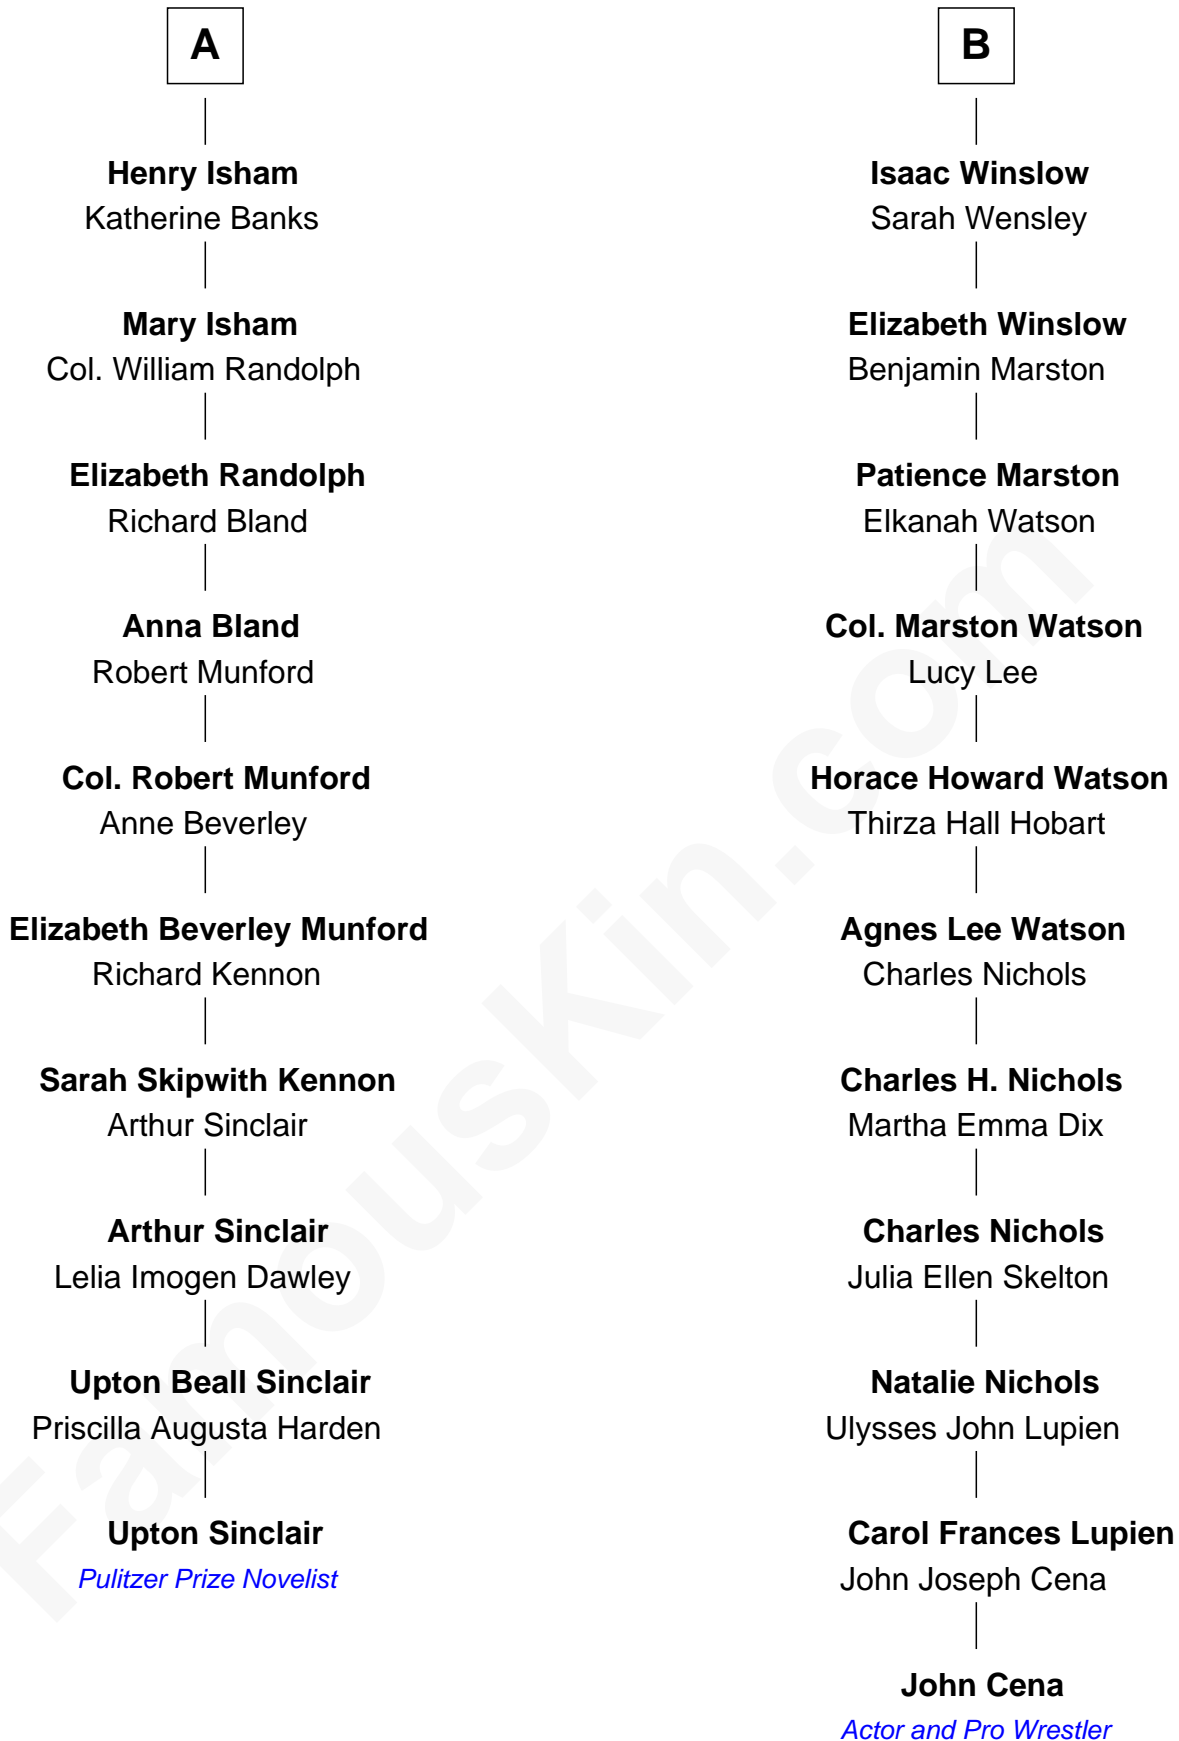

FamousKin.com

Relationship Chart of

Upton Sinclair

Pulitzer Prize Winning Novelist

16th cousin 1 time removed of

John Cena

Movie Actor and WWE Pro Wrestler

Sir Roger Wentworth

Margery Despencer

Margaret Wentworth

Sir William Hopton

Margaret Hopton

Sir Philip Booth

Audrey Booth

Sir William de Lytton

Sir Robert Lytton

Henry Wentworth

Elizabeth Howard

Margery Wentworth

Sir William Waldegrave

Anthony Waldegrave

Elizabeth Gray

Thomas Waldegrave

Elizabeth Gurdon

Thomas Waldegrave

Margaret Holmstead

Jemima Waldegrave

Herbert Pelham

Penelope Pelham

Gov. Josiah Winslow

B

John Cena photo by [Edward Joseph Hersom II](#)