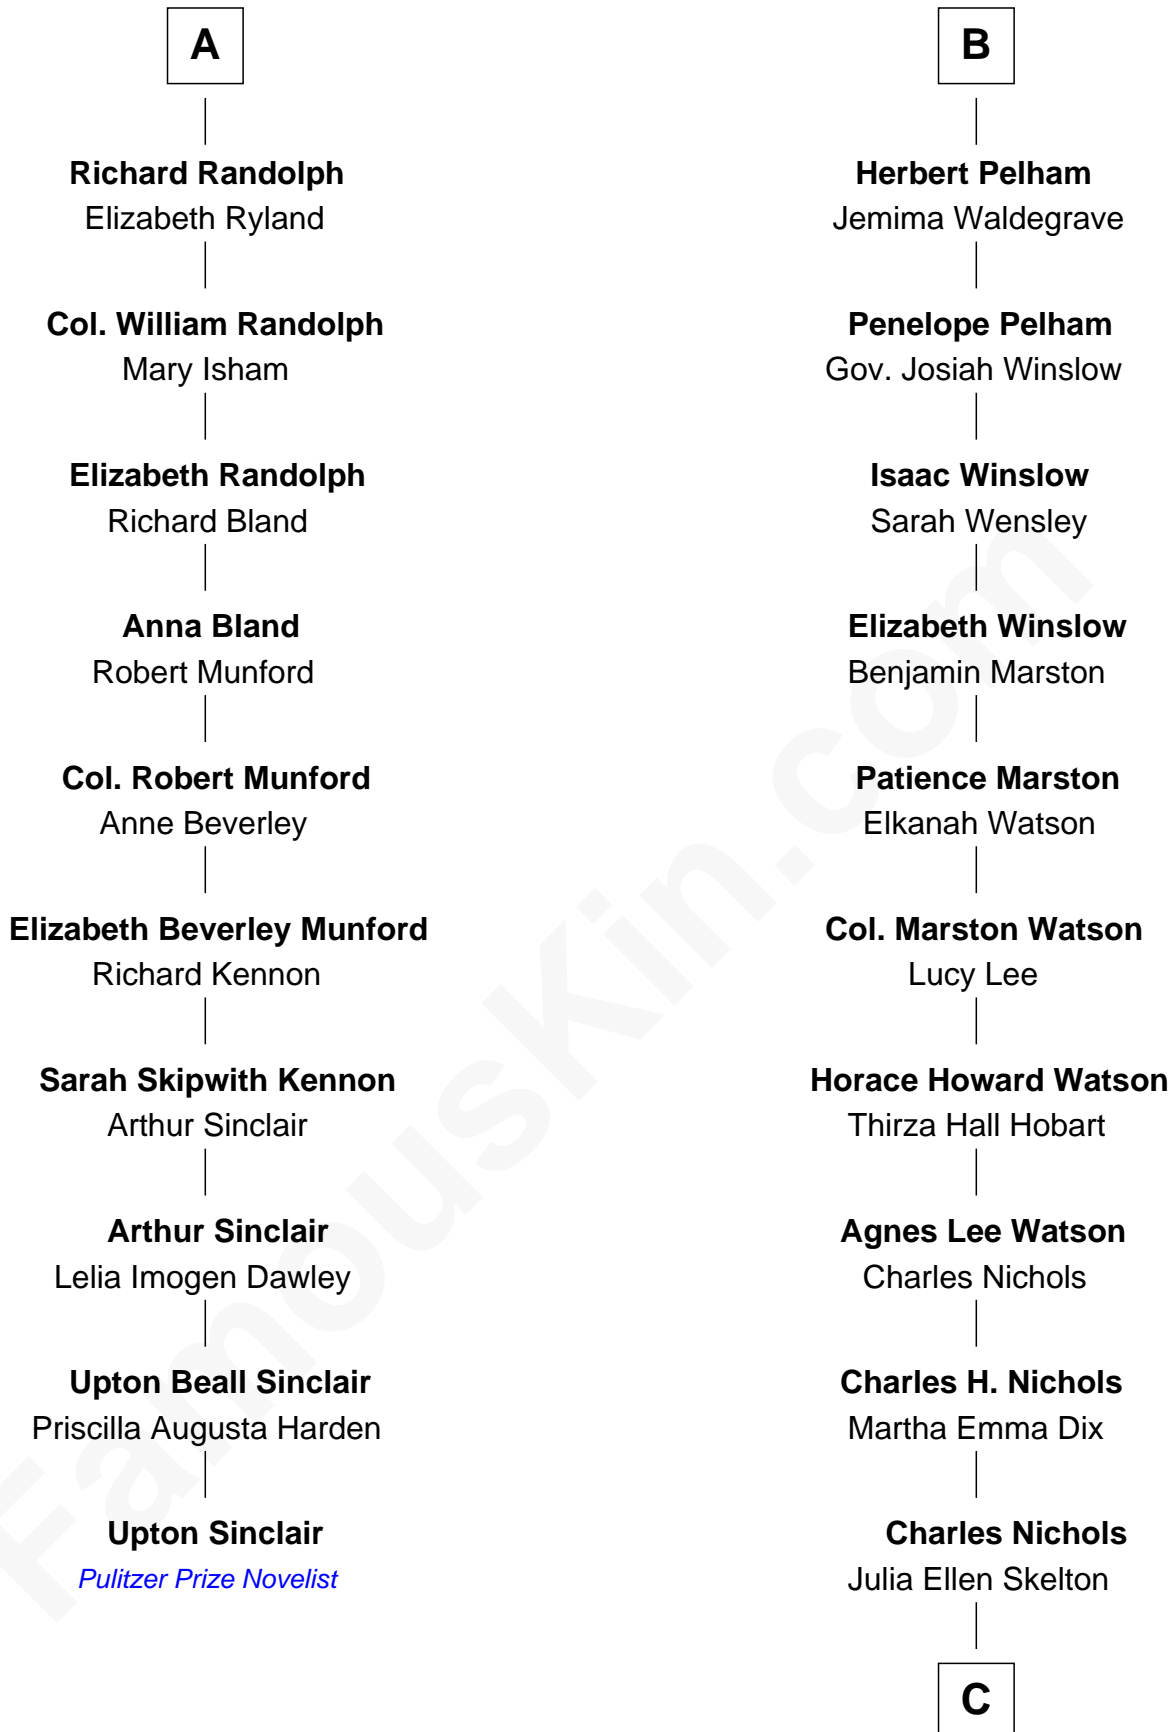

FamousKin.com

Relationship Chart of

Upton Sinclair

Pulitzer Prize Winning Novelist

16th cousin 3 times removed of

John Cena

Movie Actor and WWE Pro Wrestler

Sir Robert Howard

Margaret Mowbray

Katherine Howard

Sir Edward Neville

Catherine Neville

Robert Tanfield

William Tanfield

Elizabeth Stavelly

Frances Tanfield

Sir John Howard

Katherine Moleyns

Sir Thomas Howard

Elizabeth Tilney

Elizabeth Howard

Thomas Boleyn

Mary Boleyn

Sir William Carey

Catherine Carey

Sir Francis Knollys

Anne Knollys

Sir Thomas West

Penelope West

Herbert Pelham

B

C