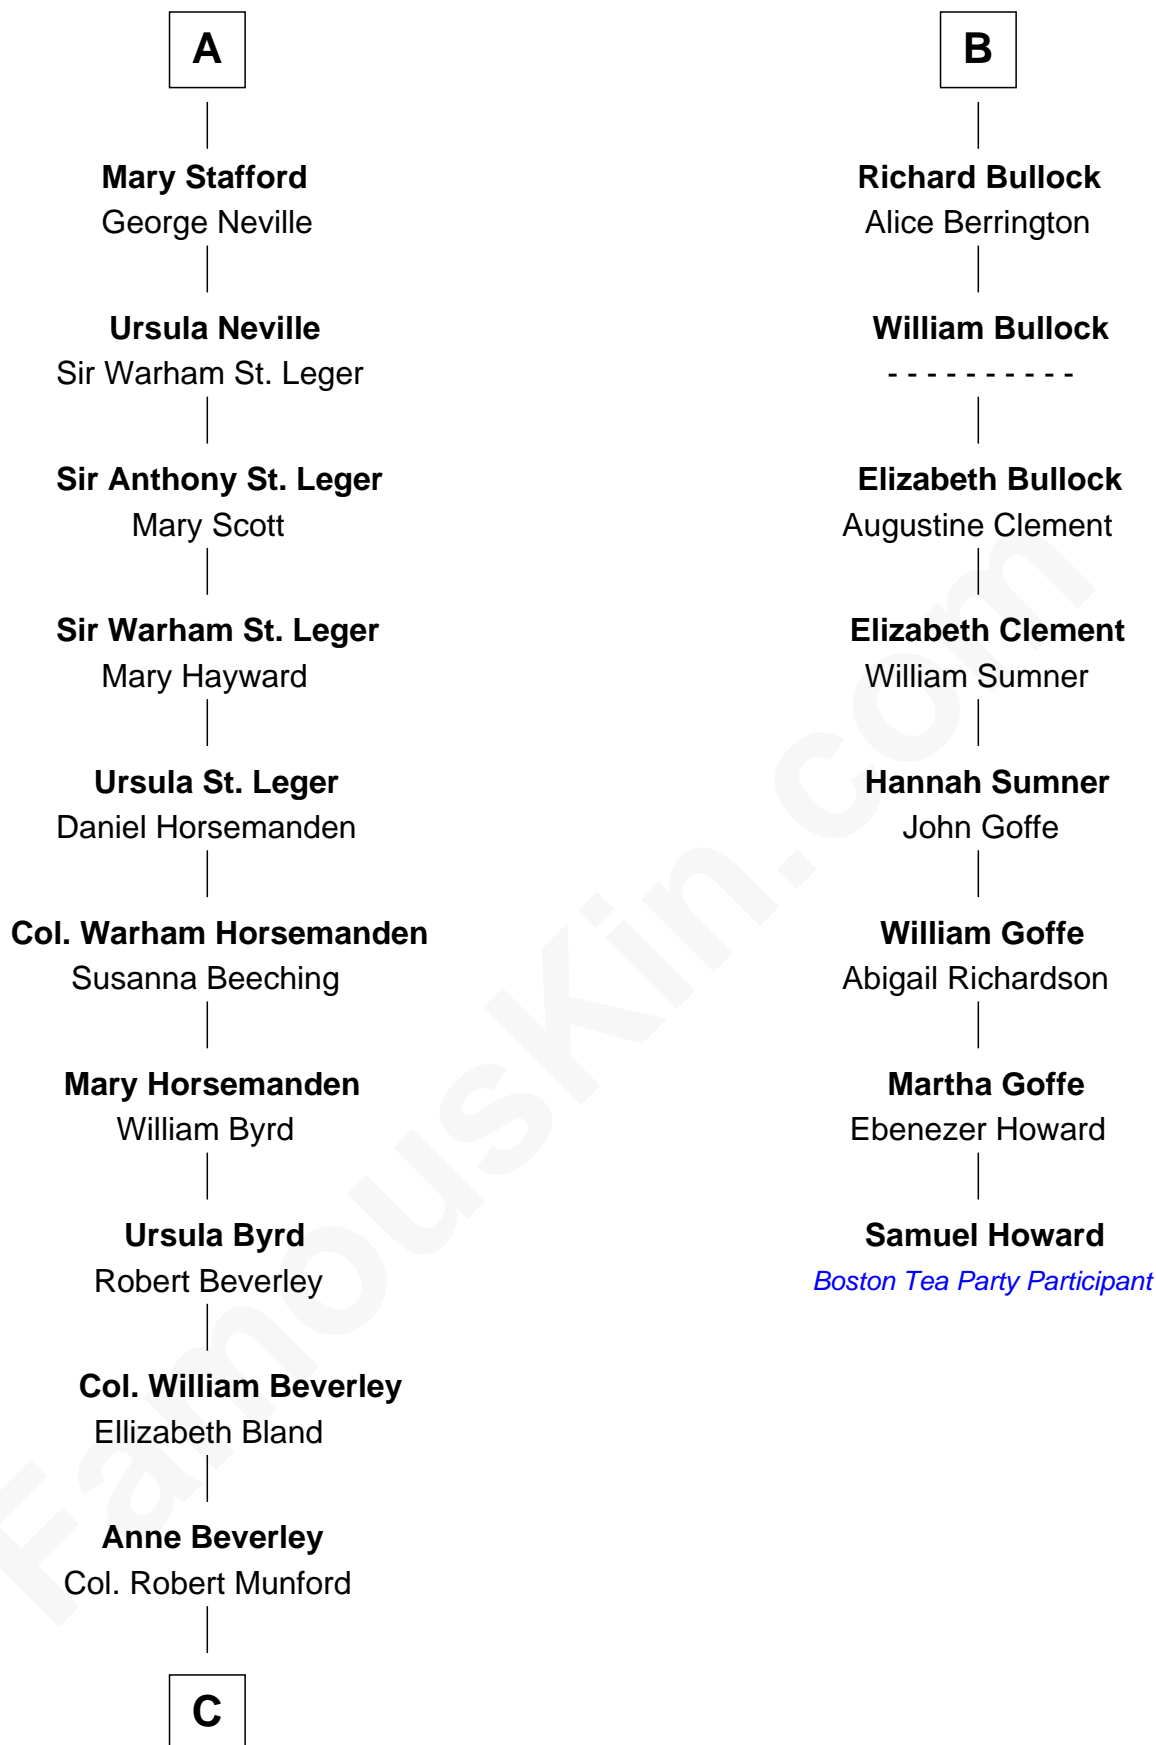

## Relationship Chart of

### Upton Sinclair

*Pulitzer Prize Winning Novelist*

14th cousin 7 times removed of

### Samuel Howard

*Boston Tea Party Participant*

**C**

—  
**Elizabeth Beverley Munford**

Richard Kennon

—  
**Sarah Skipwith Kennon**

Arthur Sinclair

—  
**Arthur Sinclair**