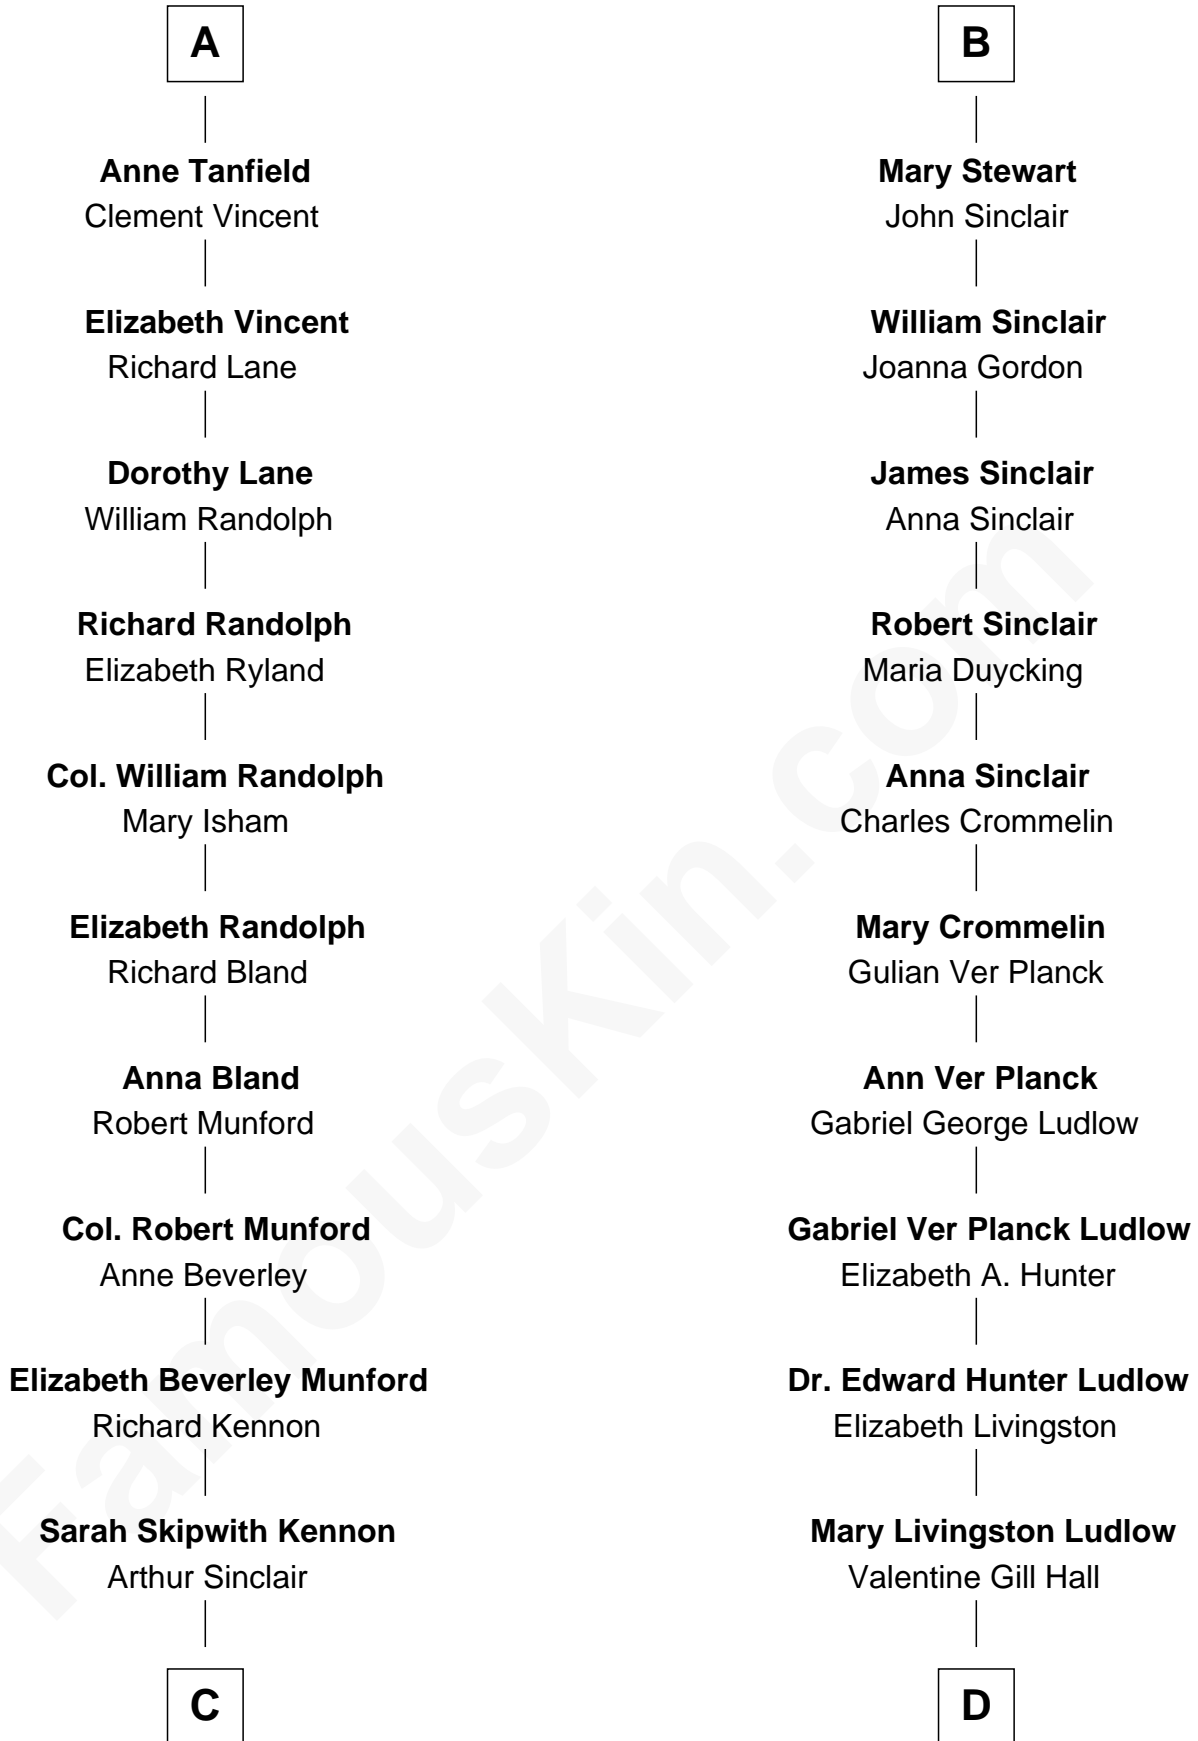

FamousKin.com

Relationship Chart of

Upton Sinclair

Pulitzer Prize Winning Novelist

18th cousin 1 time removed of

Eleanor Roosevelt

First Lady of President Franklin D. Roosevelt

C

Arthur Sinclair
Lelia Imogen Dawley

Upton Beall Sinclair
Priscilla Augusta Harden

Upton Sinclair
Pulitzer Prize Novelist

D

Anna Rebecca Hall
Elliott Roosevelt

Eleanor Roosevelt
First Lady of Franklin Roosevelt